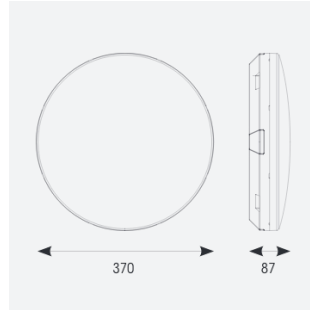

Mercurial

Mercurial 1 IP54 2CCT Multi Wattage White OCTO
Code: AMER1/1/W/OCTO/SM3

Category	Bulkheads
Application	Ancillary, Commercial, Education, Healthcare, Hospitality, Outdoor, Retail
Specification	Architectural

PRODUCT FEATURES

- Utility LED wall/ceiling luminaire suitable for education and commercial applications and ancillary areas
- Corridor function options available for effective reduction in energy consumption
- Clip in gear tray ensures quick installation
- CCT selectable between 3000K and 4000K and power selectable; offering a choice of 2 outputs, in one luminaire (AMER1/1/** only)
- Side conduit entry covers retain sleek appearance when not in use

GENERAL INFORMATION	
Wattage	13W - 20W
Lumens Delivered	1900lm - 2700lm (4000K)
Lm/W	135lm/W (4000K)
Beam Angle	120
CRI	80
CCT	3000/4000K
Input	220/240V
Operating Temp	5°C - 40°C
SDCM	3

TECHNICAL INFORMATION	
Light Source	LED
Colour / Finish	White
IP Rating	IP54
Class Protection	2
Internal / External	Internal
Surface / Recessed / Suspended	Ceiling, Wall
Lumen Depreciation	L70 80,000h
Warranty (Years)	7
CE Mark	Yes
Diameter	370 mm