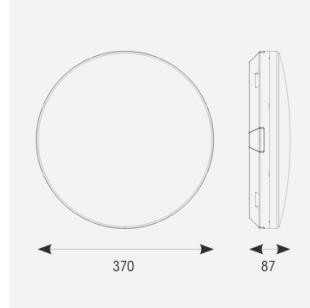

Mercurial

Mercurial 1 IP54 2CCT Multi Wattage White OCTO
Code: AMER1/1/W/OCTO/SM3

Category	Bulkheads
Application	Ancillary, Commercial, Education, Healthcare, Hospitality, Outdoor, Retail
Specification	Architectural

PRODUCT FEATURES

- Utility LED wall/ceiling luminaire suitable for education and commercial applications and ancillary areas
- Corridor function options available for effective reduction in energy consumption
- Clip in gear tray ensures quick installation
- CCT selectable between 3000K and 4000K and power selectable; offering a choice of 2 outputs, in one luminaire (AMER1/1/** only)
- Side conduit entry covers retain sleek appearance when not in use

GENERAL INFORMATION	
Wattage	13W - 20W
Lumens Delivered	1900lm - 2700lm (4000K)
Lm/W	135lm/W (4000K)
Beam Angle	120
CRI	80
CCT	3000/4000K
Input	220-240V
Operating Temp	5°C - 40°C
SDCM	3
Product Weight without Packaging	1.261 kg

TECHNICAL INFORMATION	
Light Source	LED
Colour / Finish	White
IP Rating	IP54
Class Protection	2
Internal / External	Internal
Surface / Recessed / Suspended	Ceiling, Wall
Lumen Depreciation	L70 80,000h
Warranty (Years)	7
CE Mark	Yes
Diameter	370 mm