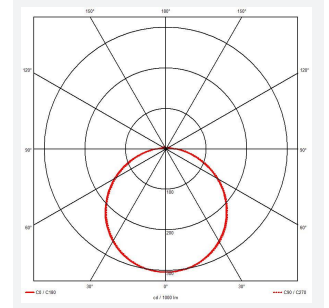

Mercurial

Mercurial 1 IP54 2CCT Multi Wattage White OCTO
Code: AMER1/1/W/OCTO/SM3

Category	Bulkheads
Application	Ancillary, Commercial, Education, Healthcare, Hospitality, Outdoor, Retail
Specification	Architectural

PRODUCT FEATURES

- Utility LED wall/ceiling luminaire suitable for education and commercial applications and ancillary areas
- Corridor function options available for effective reduction in energy consumption
- Clip in gear tray ensures quick installation
- CCT selectable between 3000K and 4000K and power selectable; offering a choice of 2 outputs, in one luminaire (AMER1/1/** only)
- Side conduit entry covers retain sleek appearance when not in use

GENERAL INFORMATION	
Wattage	13W - 20W
Lumens Delivered	1900lm - 2700lm (4000K)
Lm/W	135lm/W (4000K)
Beam Angle	120
CRI	80
CCT	3000/4000K
Input	220-240V
Operating Temp	5°C - 40°C
SDCM	3
Product Weight without Packaging	1.261 kg

TECHNICAL INFORMATION	
Light Source	LED
Colour / Finish	White
IP Rating	IP54
Class Protection	2
Internal / External	Internal
Surface / Recessed / Suspended	Ceiling, Wall
Lumen Depreciation	L70 80,000h
Warranty (Years)	7
CE Mark	Yes
Diameter	370 mm