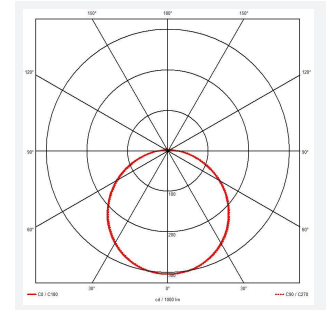

Mercurial

Mercurial 1 IP54 2CCT Multi Wattage White OCTO
Code: AMER1/1/W/OCTO/SM3

Category	Bulkheads
Application	Ancillary, Commercial, Education, Healthcare, Hospitality, Outdoor, Retail
Specification	Architectural

PRODUCT FEATURES

- Utility LED wall/ceiling luminaire suitable for education and commercial applications and ancillary areas
- Corridor function options available for effective reduction in energy consumption
- Clip in gear tray ensures quick installation
- CCT selectable between 3000K and 4000K and power selectable; offering a choice of 2 outputs, in one luminaire (AMER1/1/** only)
- Side conduit entry covers retain sleek appearance when not in use

GENERAL INFORMATION	
Wattage	13W - 20W
Lumens Delivered	1900lm - 2700lm (4000K)
Lm/W	135lm/W (4000K)
Beam Angle	120
CRI	80
CCT	3000/4000K
Input	220/240V
Operating Temp	5°C - 40°C
SDCM	3

TECHNICAL INFORMATION	
Light Source	LED
Colour / Finish	White
IP Rating	IP54
Class Protection	2
Internal / External	Internal
Surface / Recessed / Suspended	Ceiling, Wall
Lumen Depreciation	L70 80,000h
Warranty (Years)	7
CE Mark	Yes
Diameter	370 mm