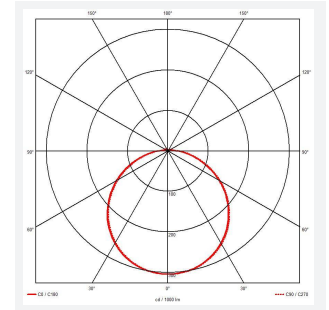

# Mercurial

Mercurial 1 IP54 2CCT Multi Wattage White OCTO  
Code: AMER1/1/W/OCTO/DM3

Category	Bulkheads
Application	Ancillary, Commercial, Education, Healthcare, Hospitality, Outdoor, Retail
Specification	Architectural

## PRODUCT FEATURES

- Utility LED wall/ceiling luminaire suitable for education and commercial applications and ancillary areas
- Corridor function options available for effective reduction in energy consumption
- Clip in gear tray ensures quick installation
- CCT selectable between 3000K and 4000K and power selectable; offering a choice of 2 outputs, in one luminaire (AMER1/1/\*\* only)
- Side conduit entry covers retain sleek appearance when not in use

GENERAL INFORMATION	
Wattage	13W - 20W
Lumens Delivered	1900lm - 2700lm (4000K)
Lm/W	135lm/W (4000K)
Beam Angle	120
CRI	80
CCT	3000/4000K
Input	220-240V
Operating Temp	5°C - 40°C
SDCM	3

TECHNICAL INFORMATION	
Light Source	LED
Colour / Finish	White
IP Rating	IP54
Class Protection	2
Internal / External	Internal
Surface / Recessed / Suspended	Ceiling, Wall
Lumen Depreciation	L70 80,000h
Warranty (Years)	7
CE Mark	Yes
Diameter	370 mm