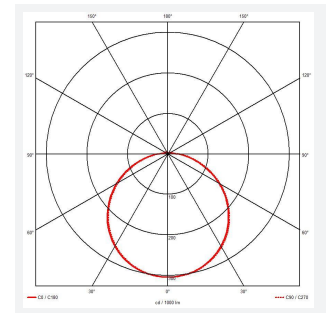

Mercurial

Mercurial 1 IP54 2CCT Multi Wattage White OCTO
Code: AMER1/1/W/OCTO/DM3

Category	Bulkheads
Application	Ancillary, Commercial, Education, Healthcare, Hospitality, Outdoor, Retail
Specification	Architectural

PRODUCT FEATURES

- Utility LED wall/ceiling luminaire suitable for education and commercial applications and ancillary areas
- Corridor function options available for effective reduction in energy consumption
- Clip in gear tray ensures quick installation
- CCT selectable between 3000K and 4000K and power selectable; offering a choice of 2 outputs, in one luminaire (AMER1/1/** only)
- Side conduit entry covers retain sleek appearance when not in use

GENERAL INFORMATION	
Wattage	20W
Lumens Delivered	1900lm - 2700lm (4000K)
Lm/W	135lm/W (4000K)
Beam Angle	120
CRI	80
CCT	3000/4000K
Input	220-240V
Operating Temp	5°C - 40°C
SDCM	3

TECHNICAL INFORMATION	
Light Source	LED
Colour / Finish	White
IP Rating	IP54
Class Protection	2
Internal / External	Internal
Surface / Recessed / Suspended	Ceiling, Wall
Lumen Depreciation	L70 80,000h
Warranty (Years)	7
CE Mark	Yes
Diameter	370 mm