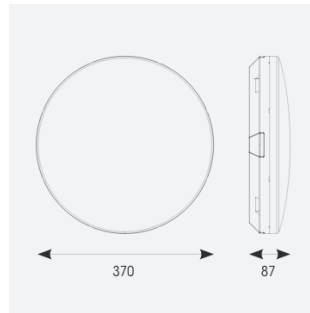

# Mercurial

Mercurial 1 IP54 2CCT Multi Wattage White OCTO  
Code: AMER1/1/W/OCTO/DM3

Category	Bulkheads
Application	Ancillary, Commercial, Education, Healthcare, Hospitality, Outdoor, Retail
Specification	Architectural

## PRODUCT FEATURES

- Utility LED wall/ceiling luminaire suitable for education and commercial applications and ancillary areas
- Corridor function options available for effective reduction in energy consumption
- Clip in gear tray ensures quick installation
- CCT selectable between 3000K and 4000K and power selectable; offering a choice of 2 outputs, in one luminaire (AMER1/1/\*\* only)
- Side conduit entry covers retain sleek appearance when not in use

GENERAL INFORMATION	
Wattage	13W - 20W
Lumens Delivered	1900lm - 2700lm (4000K)
Lm/W	135lm/W (4000K)
Beam Angle	120
CRI	80
CCT	3000/4000K
Input	220/240V
Operating Temp	5°C - 40°C
SDCM	3

TECHNICAL INFORMATION	
Light Source	LED
Colour / Finish	White
IP Rating	IP54
Class Protection	2
Internal / External	Internal
Surface / Recessed / Suspended	Ceiling, Wall
Lumen Depreciation	L70 80,000h
Warranty (Years)	7
CE Mark	Yes
Diameter	370 mm