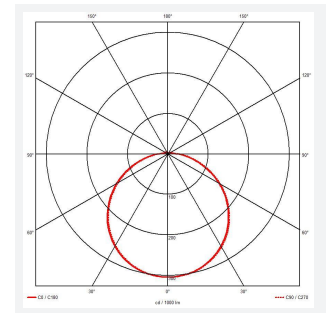

# Mercurial

Mercurial 1 IP54 2CCT Multi Wattage White OCTO  
Code: AMER1/1/W/OCTO/DM3

Category	Bulkheads
Application	Ancillary, Commercial, Education, Healthcare, Hospitality, Outdoor, Retail
Specification	Architectural

## PRODUCT FEATURES

- Utility LED wall/ceiling luminaire suitable for education and commercial applications and ancillary areas
- Corridor function options available for effective reduction in energy consumption
- Clip in gear tray ensures quick installation
- CCT selectable between 3000K and 4000K and power selectable; offering a choice of 2 outputs, in one luminaire (AMER1/1/\*\* only)
- Side conduit entry covers retain sleek appearance when not in use

GENERAL INFORMATION	
Wattage	13W - 20W
Lumens Delivered	1900lm - 2700lm (4000K)
Lm/W	135lm/W (4000K)
Beam Angle	120
CRI	80
CCT	3000/4000K
Input	220/240V
Operating Temp	5°C - 40°C
SDCM	3

TECHNICAL INFORMATION	
Light Source	LED
Colour / Finish	White
IP Rating	IP54
Class Protection	2
Internal / External	Internal
Surface / Recessed / Suspended	Ceiling, Wall
Lumen Depreciation	L70 80,000h
Warranty (Years)	7
CE Mark	Yes
Diameter	370 mm