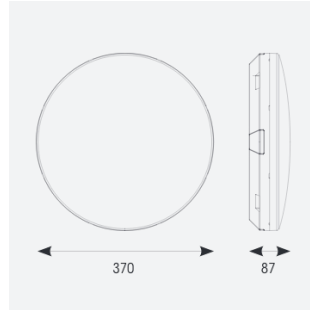

# Mercurial

Mercurial 1 IP54 2CCT Multi Wattage White OCTO  
Code: AMER1/1/W/OCTO/DM3

Category	Bulkheads
Application	Ancillary, Commercial, Education, Healthcare, Hospitality, Outdoor, Retail
Specification	Architectural

## PRODUCT FEATURES

- Utility LED wall/ceiling luminaire suitable for education and commercial applications and ancillary areas
- Corridor function options available for effective reduction in energy consumption
- Clip in gear tray ensures quick installation
- CCT selectable between 3000K and 4000K and power selectable; offering a choice of 2 outputs, in one luminaire (AMER1/1/\*\* only)
- Side conduit entry covers retain sleek appearance when not in use

GENERAL INFORMATION	
Wattage	13W - 20W
Lumens Delivered	1900lm - 2700lm (4000K)
Lm/W	135lm/W (4000K)
Beam Angle	120
CRI	80
CCT	3000/4000K
Input	220-240V
Operating Temp	5°C - 40°C
SDCM	3

TECHNICAL INFORMATION	
Light Source	LED
Colour / Finish	White
IP Rating	IP54
Class Protection	2
Internal / External	Internal
Surface / Recessed / Suspended	Ceiling, Wall
Lumen Depreciation	L70 80,000h
Warranty (Years)	7
CE Mark	Yes
Diameter	370 mm