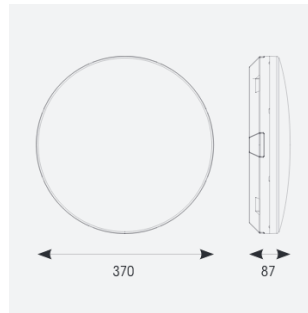

Mercurial

Mercurial 1 IP54 2CCT Multi Wattage White OCTO
Code: AMER1/1/W/OCTO/DM3

Category	Bulkheads
Application	Ancillary, Commercial, Education, Healthcare, Hospitality, Outdoor, Retail
Specification	Architectural

PRODUCT FEATURES

- Utility LED wall/ceiling luminaire suitable for education and commercial applications and ancillary areas
- Corridor function options available for effective reduction in energy consumption
- Clip in gear tray ensures quick installation
- CCT selectable between 3000K and 4000K and power selectable; offering a choice of 2 outputs, in one luminaire (AMER1/1/** only)
- Side conduit entry covers retain sleek appearance when not in use

GENERAL INFORMATION	
Wattage	20W
Lumens Delivered	1900lm - 2700lm (4000K)
Lm/W	135lm/W (4000K)
Beam Angle	120
CRI	80
CCT	3000/4000K
Input	220-240V
Operating Temp	5°C - 40°C
SDCM	3

TECHNICAL INFORMATION	
Light Source	LED
Colour / Finish	White
IP Rating	IP54
Class Protection	2
Internal / External	Internal
Surface / Recessed / Suspended	Ceiling, Wall
Lumen Depreciation	L70 80,000h
Warranty (Years)	7
CE Mark	Yes
Diameter	370 mm