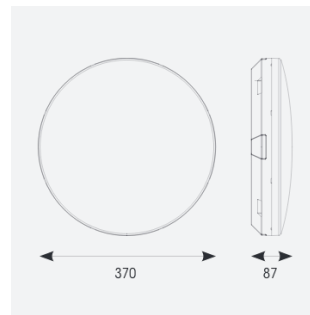

Mercurial

Mercurial 1 IP54 2CCT Multi Wattage White
Code: AMER1/1/W/MWS

Category	Bulkheads
Application	Ancillary, Commercial, Education, Healthcare, Hospitality, Outdoor, Retail
Specification	Architectural

PRODUCT FEATURES

- Utility LED wall/ceiling luminaire suitable for education and commercial applications and ancillary areas
- Corridor function options available for effective reduction in energy consumption
- Clip in gear tray ensures quick installation
- CCT selectable between 3000K and 4000K and power selectable; offering a choice of 2 outputs, in one luminaire (AMER1/1/** only)
- Side conduit entry covers retain sleek appearance when not in use

GENERAL INFORMATION	
Wattage	13W - 20W
Lumens Delivered	1900lm - 2700lm (4000K)
Lm/W	135lm/W (4000K)
Beam Angle	120
CRI	80
CCT	3000/4000K
Input	220-240V
Operating Temp	-20°C - 40°C
SDCM	3
Product Weight without Packaging	1.241 kg

TECHNICAL INFORMATION	
Light Source	LED
Colour / Finish	White
IP Rating	IP54
Class Protection	2
Internal / External	Internal
Surface / Recessed / Suspended	Ceiling, Wall
Lumen Depreciation	L70 80,000h
Warranty (Years)	7
CE Mark	Yes
Diameter	370 mm