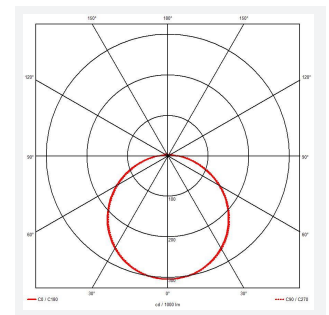

Mercurial

Mercurial 1 IP54 2CCT Multi Wattage White
Code: AMER1/1/W/MWS

Category	Bulkheads
Application	Ancillary, Commercial, Education, Healthcare, Hospitality, Outdoor, Retail
Specification	Architectural

GENERAL INFORMATION	
Wattage	13W - 20W
Lumens Delivered	1900lm - 2700lm (4000K)
Lm/W	135lm/W (4000K)
Beam Angle	120
CRI	80
CCT	3000/4000K
Input	220-240V
Operating Temp	-20°C - 40°C
SDCM	3
Product Weight without Packaging	1.241 kg

TECHNICAL INFORMATION	
Light Source	LED
Colour / Finish	White
IP Rating	IP54
Class Protection	2
Internal / External	Internal
Surface / Recessed / Suspended	Ceiling, Wall
Lumen Depreciation	L70 80,000h
Warranty (Years)	7
CE Mark	Yes
Diameter	370 mm