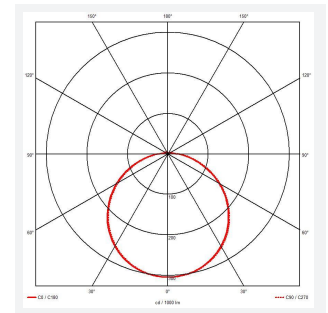

Mercurial

Mercurial 1 IP54 2CCT Multi Wattage White
Code: AMER1/1/W/MWS

| | |
|---------------|--|
| Category | Bulkheads |
| Application | Ancillary, Commercial, Education, Healthcare, Hospitality, Outdoor, Retail |
| Specification | Architectural |

PRODUCT FEATURES

- Utility LED wall/ceiling luminaire suitable for education and commercial applications and ancillary areas
- Corridor function options available for effective reduction in energy consumption
- Clip in gear tray ensures quick installation
- CCT selectable between 3000K and 4000K and power selectable; offering a choice of 2 outputs, in one luminaire (AMER1/1/** only)
- Side conduit entry covers retain sleek appearance when not in use

| GENERAL INFORMATION | |
|----------------------------------|-------------------------|
| Wattage | 13W - 20W |
| Lumens Delivered | 1900lm - 2700lm (4000K) |
| Lm/W | 135lm/W (4000K) |
| Beam Angle | 120 |
| CRI | 80 |
| CCT | 3000/4000K |
| Input | 220/240V |
| Operating Temp | -20°C - 40°C |
| SDCM | 3 |
| Product Weight without Packaging | 1.241 kg |

| TECHNICAL INFORMATION | |
|--------------------------------|---------------|
| Light Source | LED |
| Colour / Finish | White |
| IP Rating | IP54 |
| Class Protection | 2 |
| Internal / External | Internal |
| Surface / Recessed / Suspended | Ceiling, Wall |
| Lumen Depreciation | L70 80,000h |
| Warranty (Years) | 7 |
| CE Mark | Yes |
| Diameter | 370 mm |