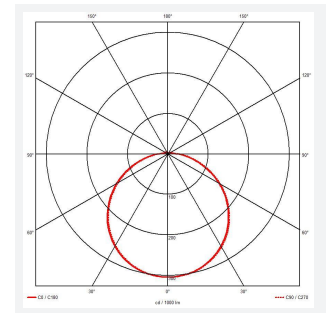

Mercurial

Mercurial 1 IP54 2CCT Multi Wattage White
Code: AMER1/1/W/MWS/SM3

Category	Bulkheads
Application	Ancillary, Commercial, Education, Healthcare, Hospitality, Outdoor, Retail
Specification	Architectural

PRODUCT FEATURES

- Utility LED wall/ceiling luminaire suitable for education and commercial applications and ancillary areas
- Corridor function options available for effective reduction in energy consumption
- Clip in gear tray ensures quick installation
- CCT selectable between 3000K and 4000K and power selectable; offering a choice of 2 outputs, in one luminaire (AMER1/1/** only)
- Side conduit entry covers retain sleek appearance when not in use

GENERAL INFORMATION	
Wattage	13W - 20W
Lumens Delivered	1900lm - 2700lm (4000K)
Lm/W	135lm/W (4000K)
Beam Angle	120
CRI	80
CCT	3000/4000K
Input	220/240V
Operating Temp	5°C - 40°C
SDCM	3
Product Weight without Packaging	1.261 kg

TECHNICAL INFORMATION	
Light Source	LED
Colour / Finish	White
IP Rating	IP54
Class Protection	2
Internal / External	Internal
Surface / Recessed / Suspended	Ceiling, Wall
Lumen Depreciation	L70 80,000h
Warranty (Years)	7
CE Mark	Yes
Diameter	370 mm