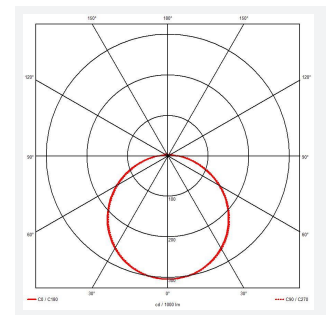

Mercurial

Mercurial 1 IP54 2CCT Multi Wattage White
Code: AMER1/1/W/MWS/SM3

Category	Bulkheads
Application	Ancillary, Commercial, Education, Healthcare, Hospitality, Outdoor, Retail
Specification	Architectural

PRODUCT FEATURES

- Utility LED wall/ceiling luminaire suitable for education and commercial applications and ancillary areas
- Corridor function options available for effective reduction in energy consumption
- Clip in gear tray ensures quick installation
- CCT selectable between 3000K and 4000K and power selectable; offering a choice of 2 outputs, in one luminaire (AMER1/1/** only)
- Side conduit entry covers retain sleek appearance when not in use

GENERAL INFORMATION	
Wattage	13W - 20W
Lumens Delivered	1900lm - 2700lm (4000K)
Lm/W	135lm/W (4000K)
Beam Angle	120
CRI	80
CCT	3000/4000K
Input	220-240V
Operating Temp	5°C - 40°C
SDCM	3
Product Weight without Packaging	1.261 kg

TECHNICAL INFORMATION	
Light Source	LED
Colour / Finish	White
IP Rating	IP54
Class Protection	2
Internal / External	Internal
Surface / Recessed / Suspended	Ceiling, Wall
Lumen Depreciation	L70 80,000h
Warranty (Years)	7
CE Mark	Yes
Diameter	370 mm