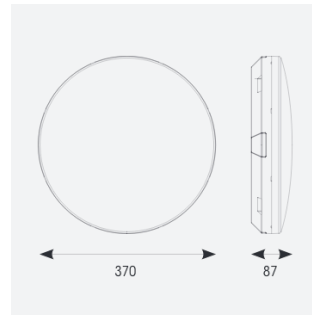

Mercurial

Mercurial 1 IP54 2CCT Multi Wattage White
Code: AMER1/1/W/MWS/SM3

Category	Bulkheads
Application	Ancillary, Commercial, Education, Healthcare, Hospitality, Outdoor, Retail
Specification	Architectural

PRODUCT FEATURES

- Utility LED wall/ceiling luminaire suitable for education and commercial applications and ancillary areas
- Corridor function options available for effective reduction in energy consumption
- Clip in gear tray ensures quick installation
- CCT selectable between 3000K and 4000K and power selectable; offering a choice of 2 outputs, in one luminaire (AMER1/1/** only)
- Side conduit entry covers retain sleek appearance when not in use

GENERAL INFORMATION	
Wattage	13W - 20W
Lumens Delivered	1900lm - 2700lm (4000K)
Lm/W	135lm/W (4000K)
Beam Angle	120
CRI	80
CCT	3000/4000K
Input	220-240V
Operating Temp	5°C - 40°C
SDCM	3
Product Weight without Packaging	1.261 kg

TECHNICAL INFORMATION	
Light Source	LED
Colour / Finish	White
IP Rating	IP54
Class Protection	2
Internal / External	Internal
Surface / Recessed / Suspended	Ceiling, Wall
Lumen Depreciation	L70 80,000h
Warranty (Years)	7
CE Mark	Yes
Diameter	370 mm