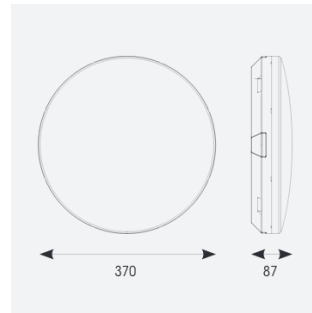

# Mercurial

Mercurial 1 IP54 2CCT Multi Wattage White  
Code: AMER1/1/W/MWS/SM3

Category	Bulkheads
Application	Ancillary, Commercial, Education, Healthcare, Hospitality, Outdoor, Retail
Specification	Architectural

## PRODUCT FEATURES

- Utility LED wall/ceiling luminaire suitable for education and commercial applications and ancillary areas
- Corridor function options available for effective reduction in energy consumption
- Clip in gear tray ensures quick installation
- CCT selectable between 3000K and 4000K and power selectable; offering a choice of 2 outputs, in one luminaire (AMER1/1/\*\* only)
- Side conduit entry covers retain sleek appearance when not in use

GENERAL INFORMATION	
Wattage	13W - 20W
Lumens Delivered	1900lm - 2700lm (4000K)
Lm/W	135lm/W (4000K)
Beam Angle	120
CRI	80
CCT	3000/4000K
Input	220-240V
Operating Temp	5°C - 40°C
SDCM	3
Product Weight without Packaging	1.261 kg

TECHNICAL INFORMATION	
Light Source	LED
Colour / Finish	White
IP Rating	IP54
Class Protection	2
Internal / External	Internal
Surface / Recessed / Suspended	Ceiling, Wall
Lumen Depreciation	L70 80,000h
Warranty (Years)	7
CE Mark	Yes
Diameter	370 mm