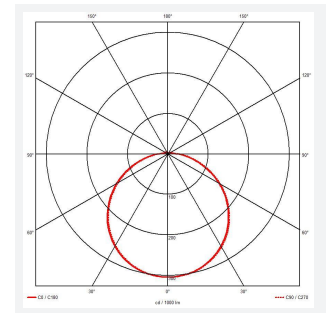

# Mercurial

Mercurial 1 IP54 2CCT Multi Wattage White  
Code: AMER1/1/W/MWS/SM3

Category	Bulkheads
Application	Ancillary, Commercial, Education, Healthcare, Hospitality, Outdoor, Retail
Specification	Architectural

## PRODUCT FEATURES

- Utility LED wall/ceiling luminaire suitable for education and commercial applications and ancillary areas
- Corridor function options available for effective reduction in energy consumption
- Clip in gear tray ensures quick installation
- CCT selectable between 3000K and 4000K and power selectable; offering a choice of 2 outputs, in one luminaire (AMER1/1/\*\* only)
- Side conduit entry covers retain sleek appearance when not in use

GENERAL INFORMATION	
Wattage	13W - 20W
Lumens Delivered	1900lm - 2700lm (4000K)
Lm/W	135lm/W (4000K)
Beam Angle	120
CRI	80
CCT	3000/4000K
Input	220-240V
Operating Temp	5°C - 40°C
SDCM	3
Product Weight without Packaging	1.261 kg

TECHNICAL INFORMATION	
Light Source	LED
Colour / Finish	White
IP Rating	IP54
Class Protection	2
Internal / External	Internal
Surface / Recessed / Suspended	Ceiling, Wall
Lumen Depreciation	L70 80,000h
Warranty (Years)	7
CE Mark	Yes
Diameter	370 mm