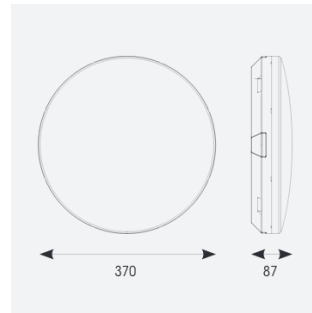

Mercurial

Mercurial 1 IP54 2CCT Multi Wattage White
Code: AMER1/1/W/MWS/SM3

Category	Bulkheads
Application	Ancillary, Commercial, Education, Healthcare, Hospitality, Outdoor, Retail
Specification	Architectural

PRODUCT FEATURES

- Utility LED wall/ceiling luminaire suitable for education and commercial applications and ancillary areas
- Corridor function options available for effective reduction in energy consumption
- Clip in gear tray ensures quick installation
- CCT selectable between 3000K and 4000K and power selectable; offering a choice of 2 outputs, in one luminaire (AMER1/1/** only)
- Side conduit entry covers retain sleek appearance when not in use

GENERAL INFORMATION	
Wattage	13W - 20W
Lumens Delivered	1900lm - 2700lm (4000K)
Lm/W	135lm/W (4000K)
Beam Angle	120
CRI	80
CCT	3000/4000K
Input	220/240V
Operating Temp	5°C - 40°C
SDCM	3
Product Weight without Packaging	1.261 kg

TECHNICAL INFORMATION	
Light Source	LED
Colour / Finish	White
IP Rating	IP54
Class Protection	2
Internal / External	Internal
Surface / Recessed / Suspended	Ceiling, Wall
Lumen Depreciation	L70 80,000h
Warranty (Years)	7
CE Mark	Yes
Diameter	370 mm