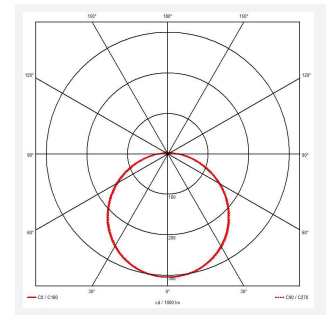

Mercurial

Mercurial 1 IP54 2CCT Multi Wattage White
Code: AMER1/1/W/MWS/SM3

Category	Bulkheads
Application	Ancillary, Commercial, Education, Healthcare, Hospitality, Outdoor, Retail
Specification	Architectural

PRODUCT FEATURES

- Utility LED wall/ceiling luminaire suitable for education and commercial applications and ancillary areas
- Corridor function options available for effective reduction in energy consumption
- Clip in gear tray ensures quick installation
- CCT selectable between 3000K and 4000K and power selectable; offering a choice of 2 outputs, in one luminaire (AMER1/1/** only)
- Side conduit entry covers retain sleek appearance when not in use

GENERAL INFORMATION	
Wattage	13W - 20W
Lumens Delivered	1900lm - 2700lm (4000K)
Lm/W	135lm/W (4000K)
Beam Angle	120
CRI	80
CCT	3000/4000K
Input	220-240V
Operating Temp	5°C - 40°C
SDCM	3
Product Weight without Packaging	1.261 kg

TECHNICAL INFORMATION	
Light Source	LED
Colour / Finish	White
IP Rating	IP54
Class Protection	2
Internal / External	Internal
Surface / Recessed / Suspended	Ceiling, Wall
Lumen Depreciation	L70 80,000h
Warranty (Years)	7
CE Mark	Yes
Diameter	370 mm