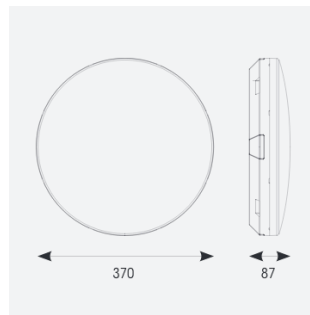

Mercurial

Mercurial 1 IP54 2CCT Multi Wattage White
Code: AMER1/1/W/MWS/SM3

Category	Bulkheads
Application	Ancillary, Commercial, Education, Healthcare, Hospitality, Outdoor, Retail
Specification	Architectural

PRODUCT FEATURES

- Utility LED wall/ceiling luminaire suitable for education and commercial applications and ancillary areas
- Corridor function options available for effective reduction in energy consumption
- Clip in gear tray ensures quick installation
- CCT selectable between 3000K and 4000K and power selectable; offering a choice of 2 outputs, in one luminaire (AMER1/1/** only)
- Side conduit entry covers retain sleek appearance when not in use

GENERAL INFORMATION	
Wattage	13W - 20W
Lumens Delivered	1900lm - 2700lm (4000K)
Lm/W	135lm/W (4000K)
Beam Angle	120
CRI	80
CCT	3000/4000K
Input	220-240V
Operating Temp	5°C - 40°C
SDCM	3
Product Weight without Packaging	1.261 kg

TECHNICAL INFORMATION	
Light Source	LED
Colour / Finish	White
IP Rating	IP54
Class Protection	2
Internal / External	Internal
Surface / Recessed / Suspended	Ceiling, Wall
Lumen Depreciation	L70 80,000h
Warranty (Years)	7
CE Mark	Yes
Diameter	370 mm