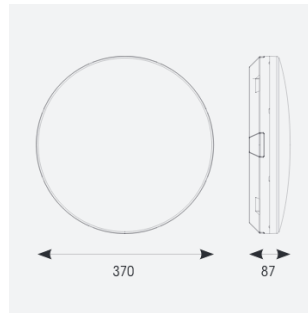

Mercurial

Mercurial 1 IP54 2CCT Multi Wattage White
Code: AMER1/1/W/MWS/DM3

Category	Bulkheads
Application	Ancillary, Commercial, Education, Healthcare, Hospitality, Outdoor, Retail
Specification	Architectural

PRODUCT FEATURES

- Utility LED wall/ceiling luminaire suitable for education and commercial applications and ancillary areas
- Corridor function options available for effective reduction in energy consumption
- Clip in gear tray ensures quick installation
- CCT selectable between 3000K and 4000K and power selectable; offering a choice of 2 outputs, in one luminaire (AMER1/1/** only)
- Side conduit entry covers retain sleek appearance when not in use

GENERAL INFORMATION	
Wattage	13W - 20W
Lumens Delivered	1900lm - 2700lm (4000K)
Lm/W	135lm/W (4000K)
Beam Angle	120
CRI	80
CCT	3000/4000K
Input	220-240V
Operating Temp	5°C - 40°C
SDCM	3

TECHNICAL INFORMATION	
Light Source	LED
Colour / Finish	White
IP Rating	IP54
Class Protection	2
Internal / External	Internal
Surface / Recessed / Suspended	Ceiling, Wall
Lumen Depreciation	L70 80,000h
Warranty (Years)	7
CE Mark	Yes
Diameter	370 mm