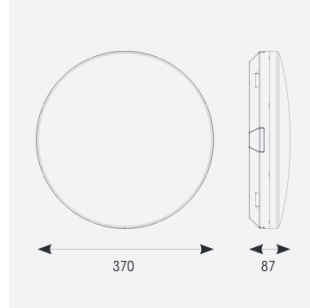

# Mercurial

Mercurial 1 IP54 2CCT Multi Wattage White  
Code: AMER1/1/W/MWS/DM3

Category	Bulkheads
Application	Ancillary, Commercial, Education, Healthcare, Hospitality, Outdoor, Retail
Specification	Architectural

## PRODUCT FEATURES

- Utility LED wall/ceiling luminaire suitable for education and commercial applications and ancillary areas
- Corridor function options available for effective reduction in energy consumption
- Clip in gear tray ensures quick installation
- CCT selectable between 3000K and 4000K and power selectable; offering a choice of 2 outputs, in one luminaire (AMER1/1/\*\* only)
- Side conduit entry covers retain sleek appearance when not in use

GENERAL INFORMATION	
Wattage	13W - 20W
Lumens Delivered	1900lm - 2700lm (4000K)
Lm/W	135lm/W (4000K)
Beam Angle	120
CRI	80
CCT	3000/4000K
Input	220-240V
Operating Temp	5°C - 40°C
SDCM	3

TECHNICAL INFORMATION	
Light Source	LED
Colour / Finish	White
IP Rating	IP54
Class Protection	2
Internal / External	Internal
Surface / Recessed / Suspended	Ceiling, Wall
Lumen Depreciation	L70 80,000h
Warranty (Years)	7
CE Mark	Yes
Diameter	370 mm