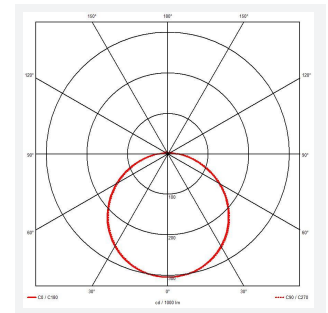

Mercurial

Mercurial 1 IP54 2CCT Multi Wattage White
Code: AMER1/1/W/MWS/DM3

Category	Bulkheads
Application	Ancillary, Commercial, Education, Healthcare, Hospitality, Outdoor, Retail
Specification	Architectural

PRODUCT FEATURES

- Utility LED wall/ceiling luminaire suitable for education and commercial applications and ancillary areas
- Corridor function options available for effective reduction in energy consumption
- Clip in gear tray ensures quick installation
- CCT selectable between 3000K and 4000K and power selectable; offering a choice of 2 outputs, in one luminaire (AMER1/1/** only)
- Side conduit entry covers retain sleek appearance when not in use

GENERAL INFORMATION	
Wattage	13W - 20W
Lumens Delivered	1900lm - 2700lm (4000K)
Lm/W	135lm/W (4000K)
Beam Angle	120
CRI	80
CCT	3000/4000K
Input	220-240V
Operating Temp	5°C - 40°C
SDCM	3

TECHNICAL INFORMATION	
Light Source	LED
Colour / Finish	White
IP Rating	IP54
Class Protection	2
Internal / External	Internal
Surface / Recessed / Suspended	Ceiling, Wall
Lumen Depreciation	L70 80,000h
Warranty (Years)	7
CE Mark	Yes
Diameter	370 mm