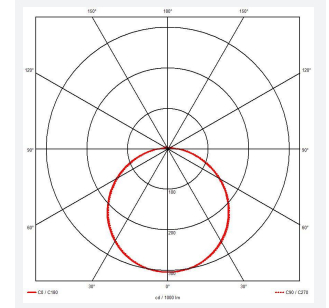

# Mercurial

Mercurial 1 IP54 2CCT Multi Wattage White  
Code: AMER1/1/W/MWS/DM3

Category	Bulkheads
Application	Ancillary, Commercial, Education, Healthcare, Hospitality, Outdoor, Retail
Specification	Architectural

## PRODUCT FEATURES

- Utility LED wall/ceiling luminaire suitable for education and commercial applications and ancillary areas
- Corridor function options available for effective reduction in energy consumption
- Clip in gear tray ensures quick installation
- CCT selectable between 3000K and 4000K and power selectable; offering a choice of 2 outputs, in one luminaire (AMER1/1/\*\* only)
- Side conduit entry covers retain sleek appearance when not in use

GENERAL INFORMATION	
Wattage	13W - 20W
Lumens Delivered	1900lm - 2700lm (4000K)
Lm/W	135lm/W (4000K)
Beam Angle	120
CRI	80
CCT	3000/4000K
Input	220-240V
Operating Temp	5°C - 40°C
SDCM	3

TECHNICAL INFORMATION	
Light Source	LED
Colour / Finish	White
IP Rating	IP54
Class Protection	2
Internal / External	Internal
Surface / Recessed / Suspended	Ceiling, Wall
Lumen Depreciation	L70 80,000h
Warranty (Years)	7
CE Mark	Yes
Diameter	370 mm