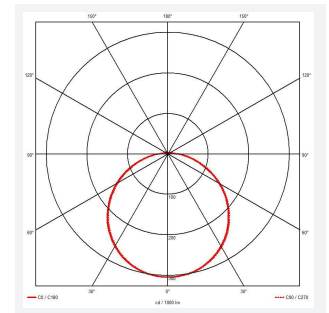

Mercurial

Mercurial 1 IP54 2CCT Multi Wattage White
Code: AMER1/1/W/MWS/DM3

Category	Bulkheads
Application	Ancillary, Commercial, Education, Healthcare, Hospitality, Outdoor, Retail
Specification	Architectural

PRODUCT FEATURES

- Utility LED wall/ceiling luminaire suitable for education and commercial applications and ancillary areas
- Corridor function options available for effective reduction in energy consumption
- Clip in gear tray ensures quick installation
- CCT selectable between 3000K and 4000K and power selectable; offering a choice of 2 outputs, in one luminaire (AMER1/1/** only)
- Side conduit entry covers retain sleek appearance when not in use

GENERAL INFORMATION	
Wattage	13W - 20W
Lumens Delivered	1900lm - 2700lm (4000K)
Lm/W	135lm/W (4000K)
Beam Angle	120
CRI	80
CCT	3000/4000K
Input	220/240V
Operating Temp	5°C - 40°C
SDCM	3

TECHNICAL INFORMATION	
Light Source	LED
Colour / Finish	White
IP Rating	IP54
Class Protection	2
Internal / External	Internal
Surface / Recessed / Suspended	Ceiling, Wall
Lumen Depreciation	L70 80,000h
Warranty (Years)	7
CE Mark	Yes
Diameter	370 mm