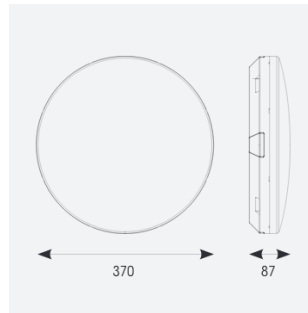

Mercurial

Mercurial 1 IP54 2CCT Multi Wattage White
Code: AMER1/1/W/MWS/DM3

Category	Bulkheads
Application	Ancillary, Commercial, Education, Healthcare, Hospitality, Outdoor, Retail
Specification	Architectural

PRODUCT FEATURES

- Utility LED wall/ceiling luminaire suitable for education and commercial applications and ancillary areas
- Corridor function options available for effective reduction in energy consumption
- Clip in gear tray ensures quick installation
- CCT selectable between 3000K and 4000K and power selectable; offering a choice of 2 outputs, in one luminaire (AMER1/1/** only)
- Side conduit entry covers retain sleek appearance when not in use

GENERAL INFORMATION	
Wattage	13W - 20W
Lumens Delivered	1900lm - 2700lm (4000K)
Lm/W	135lm/W (4000K)
Beam Angle	120
CRI	80
CCT	3000/4000K
Input	220/240V
Operating Temp	5°C - 40°C
SDCM	3

TECHNICAL INFORMATION	
Light Source	LED
Colour / Finish	White
IP Rating	IP54
Class Protection	2
Internal / External	Internal
Surface / Recessed / Suspended	Ceiling, Wall
Lumen Depreciation	L70 80,000h
Warranty (Years)	7
CE Mark	Yes
Diameter	370 mm