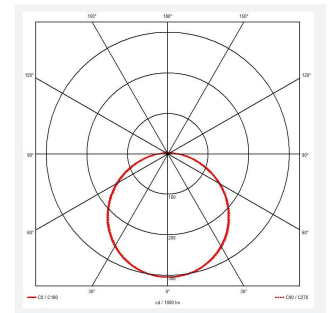

Mercurial

Mercurial 1 IP54 2CCT Multi Wattage White DALI-
Code: AMER1/1/W/DM3

Category	Bulkheads
Application	Ancillary, Commercial, Education, Healthcare, Hospitality, Outdoor, Retail
Specification	Architectural

PRODUCT FEATURES

- Utility LED wall/ceiling luminaire suitable for education and commercial applications and ancillary areas
- Corridor function options available for effective reduction in energy consumption
- Clip in gear tray ensures quick installation
- CCT selectable between 3000K and 4000K and power selectable; offering a choice of 2 outputs, in one luminaire (AMER1/1/** only)
- Side conduit entry covers retain sleek appearance when not in use

GENERAL INFORMATION	
Wattage	13W - 20W
Lumens Delivered	1900lm - 2700lm (4000K)
Lm/W	135lm/W (4000K)
Beam Angle	120
CRI	80
CCT	3000/4000K
Input	220-240V
Operating Temp	5°C - 40°C
SDCM	3
Product Weight without Packaging	1.261 kg

TECHNICAL INFORMATION	
Light Source	LED
Colour / Finish	White
IP Rating	IP54
Class Protection	2
Internal / External	Internal
Surface / Recessed / Suspended	Ceiling, Wall
Lumen Depreciation	L70 80,000h
Warranty (Years)	7
CE Mark	Yes
Diameter	370 mm