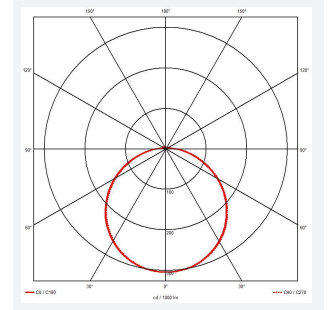

Mercurial

Mercurial 1 IP54 2CCT Multi Wattage White DALI-
Code: AMER1/1/W/DM3

| | |
|---------------|--|
| Category | Bulkheads |
| Application | Ancillary, Commercial, Education, Healthcare, Hospitality, Outdoor, Retail |
| Specification | Architectural |

PRODUCT FEATURES

- Utility LED wall/ceiling luminaire suitable for education and commercial applications and ancillary areas
- Corridor function options available for effective reduction in energy consumption
- Clip in gear tray ensures quick installation
- CCT selectable between 3000K and 4000K and power selectable; offering a choice of 2 outputs, in one luminaire (AMER1/1/** only)
- Side conduit entry covers retain sleek appearance when not in use

| GENERAL INFORMATION | |
|----------------------------------|-------------------------|
| Wattage | 13W - 20W |
| Lumens Delivered | 1900lm - 2700lm (4000K) |
| Lm/W | 135lm/W (4000K) |
| Beam Angle | 120 |
| CRI | 80 |
| CCT | 3000/4000K |
| Input | 220/240V |
| Operating Temp | 5°C - 40°C |
| SDCM | 3 |
| Product Weight without Packaging | 1.261 kg |

| TECHNICAL INFORMATION | |
|--------------------------------|---------------|
| Light Source | LED |
| Colour / Finish | White |
| IP Rating | IP54 |
| Class Protection | 2 |
| Internal / External | Internal |
| Surface / Recessed / Suspended | Ceiling, Wall |
| Lumen Depreciation | L70 80,000h |
| Warranty (Years) | 7 |
| CE Mark | Yes |
| Diameter | 370 mm |