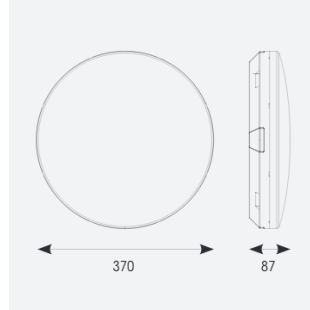

Mercurial

Mercurial 1 IP54 2CCT Multi Wattage White DALI-
Code: AMER1/1/W/DM3

| | |
|---------------|--|
| Category | Bulkheads |
| Application | Ancillary, Commercial, Education, Healthcare, Hospitality, Outdoor, Retail |
| Specification | Architectural |

PRODUCT FEATURES

- Utility LED wall/ceiling luminaire suitable for education and commercial applications and ancillary areas
- Corridor function options available for effective reduction in energy consumption
- Clip in gear tray ensures quick installation
- CCT selectable between 3000K and 4000K and power selectable; offering a choice of 2 outputs, in one luminaire (AMER1/1/** only)
- Side conduit entry covers retain sleek appearance when not in use

| GENERAL INFORMATION | |
|----------------------------------|-------------------------|
| Wattage | 13W - 20W |
| Lumens Delivered | 1900lm - 2700lm (4000K) |
| Lm/W | 135lm/W (4000K) |
| Beam Angle | 120 |
| CRI | 80 |
| CCT | 3000/4000K |
| Input | 220/240V |
| Operating Temp | 5°C - 40°C |
| SDCM | 3 |
| Product Weight without Packaging | 1.261 kg |

| TECHNICAL INFORMATION | |
|--------------------------------|---------------|
| Light Source | LED |
| Colour / Finish | White |
| IP Rating | IP54 |
| Class Protection | 2 |
| Internal / External | Internal |
| Surface / Recessed / Suspended | Ceiling, Wall |
| Lumen Depreciation | L70 80,000h |
| Warranty (Years) | 7 |
| CE Mark | Yes |
| Diameter | 370 mm |