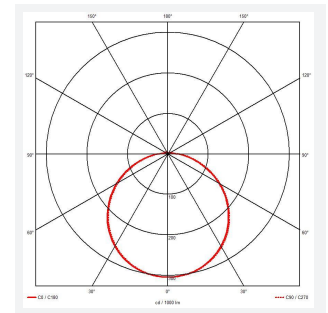

Mercurial

Mercurial 1 IP54 2CCT Multi Wattage White DALI-
Code: AMER1/1/W/DM3

Category	Bulkheads
Application	Ancillary, Commercial, Education, Healthcare, Hospitality, Outdoor, Retail
Specification	Architectural

PRODUCT FEATURES

- Utility LED wall/ceiling luminaire suitable for education and commercial applications and ancillary areas
- Corridor function options available for effective reduction in energy consumption
- Clip in gear tray ensures quick installation
- CCT selectable between 3000K and 4000K and power selectable; offering a choice of 2 outputs, in one luminaire (AMER1/1/** only)
- Side conduit entry covers retain sleek appearance when not in use

GENERAL INFORMATION	
Wattage	13W - 20W
Lumens Delivered	1900lm - 2700lm (4000K)
Lm/W	135lm/W (4000K)
Beam Angle	120
CRI	80
CCT	3000/4000K
Input	220-240V
Operating Temp	5°C - 40°C
SDCM	3
Product Weight without Packaging	1.261 kg

TECHNICAL INFORMATION	
Light Source	LED
Colour / Finish	White
IP Rating	IP54
Class Protection	2
Internal / External	Internal
Surface / Recessed / Suspended	Ceiling, Wall
Lumen Depreciation	L70 80,000h
Warranty (Years)	7
CE Mark	Yes
Diameter	370 mm