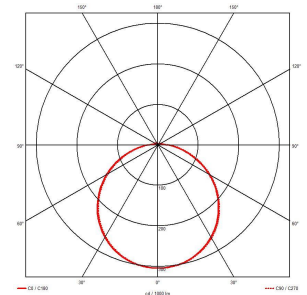

Mercurial

Mercurial 1 IP54 2CCT Multi Wattage White 1-10V
Code: AMER1/1/W/DD4

Category	Bulkheads
Application	Ancillary, Commercial, Education, Healthcare, Hospitality, Outdoor, Retail
Specification	Architectural

- Utility LED wall/ceiling luminaire suitable for education and commercial applications and ancillary areas
- Corridor function options available for effective reduction in energy consumption
- Clip in gear tray ensures quick installation
- CCT selectable between 3000K and 4000K and power selectable; offering a choice of 2 outputs, in one luminaire (AMER1/1/** only)
- Side conduit entry covers retain sleek appearance when not in use

GENERAL INFORMATION	
Wattage	20W
Lumens Delivered	1900lm - 2700lm (4000K)
Lm/W	135lm/W (4000K)
Beam Angle	120
CRI	80
CCT	3000/4000K
Input	220-240V
Operating Temp	-20°C - 40°C
SDCM	3
Product Weight without Packaging	1.26 kg

TECHNICAL INFORMATION	
Light Source	LED
Colour / Finish	White
IP Rating	IP54
Class Protection	2
Internal / External	Internal
Surface / Recessed / Suspended	Ceiling, Wall
Lumen Depreciation	L70 80,000h
Warranty (Years)	7
CE Mark	Yes
Diameter	370 mm