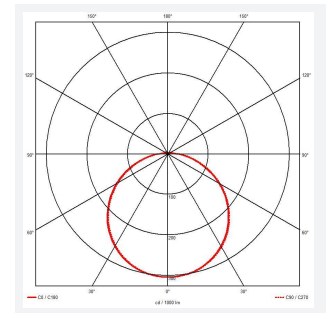

Mercurial

Mercurial 1 IP54 2CCT Multi Wattage White 1-10V
Code: AMER1/1/W/DD4

Category	Bulkheads
Application	Ancillary, Commercial, Education, Healthcare, Hospitality, Outdoor, Retail
Specification	Architectural

PRODUCT FEATURES

- Utility LED wall/ceiling luminaire suitable for education and commercial applications and ancillary areas
- Corridor function options available for effective reduction in energy consumption
- Clip in gear tray ensures quick installation
- CCT selectable between 3000K and 4000K and power selectable; offering a choice of 2 outputs, in one luminaire (AMER1/1/** only)
- Side conduit entry covers retain sleek appearance when not in use

GENERAL INFORMATION	
Wattage	13W - 20W
Lumens Delivered	1900lm - 2700lm (4000K)
Lm/W	135lm/W (4000K)
Beam Angle	120
CRI	80
CCT	3000/4000K
Input	220-240V
Operating Temp	-20°C - 40°C
SDCM	3
Product Weight without Packaging	1.26 kg

TECHNICAL INFORMATION	
Light Source	LED
Colour / Finish	White
IP Rating	IP54
Class Protection	2
Internal / External	Internal
Surface / Recessed / Suspended	Ceiling, Wall
Lumen Depreciation	L70 80,000h
Warranty (Years)	7
CE Mark	Yes
Diameter	370 mm