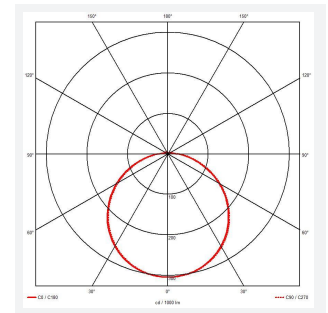

Mercurial

Mercurial 1 IP54 2CCT Multi Wattage White 1-10V
Code: AMER1/1/W/DD4

Category	Bulkheads
Application	Ancillary, Commercial, Education, Healthcare, Hospitality, Outdoor, Retail
Specification	Architectural

PRODUCT FEATURES

- Utility LED wall/ceiling luminaire suitable for education and commercial applications and ancillary areas
- Corridor function options available for effective reduction in energy consumption
- Clip in gear tray ensures quick installation
- CCT selectable between 3000K and 4000K and power selectable; offering a choice of 2 outputs, in one luminaire (AMER1/1/** only)
- Side conduit entry covers retain sleek appearance when not in use

GENERAL INFORMATION	
Wattage	13W - 20W
Lumens Delivered	1900lm - 2700lm (4000K)
Lm/W	135lm/W (4000K)
Beam Angle	120
CRI	80
CCT	3000/4000K
Input	220/240V
Operating Temp	-20°C - 40°C
SDCM	3
Product Weight without Packaging	1.26 kg

TECHNICAL INFORMATION	
Light Source	LED
Colour / Finish	White
IP Rating	IP54
Class Protection	2
Internal / External	Internal
Surface / Recessed / Suspended	Ceiling, Wall
Lumen Depreciation	L70 80,000h
Warranty (Years)	7
CE Mark	Yes
Diameter	370 mm