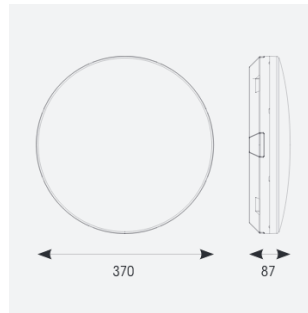

Mercurial

Mercurial 1 IP54 2CCT Multi Wattage White 1-10V
Code: AMER1/1/W/DD4

Category	Bulkheads
Application	Ancillary, Commercial, Education, Healthcare, Hospitality, Outdoor, Retail
Specification	Architectural

PRODUCT FEATURES

- Utility LED wall/ceiling luminaire suitable for education and commercial applications and ancillary areas
- Corridor function options available for effective reduction in energy consumption
- Clip in gear tray ensures quick installation
- CCT selectable between 3000K and 4000K and power selectable; offering a choice of 2 outputs, in one luminaire (AMER1/1/** only)
- Side conduit entry covers retain sleek appearance when not in use

GENERAL INFORMATION	
Wattage	13W - 20W
Lumens Delivered	1900lm - 2700lm (4000K)
Lm/W	135lm/W (4000K)
Beam Angle	120
CRI	80
CCT	3000/4000K
Input	220-240V
Operating Temp	-20°C - 40°C
SDCM	3
Product Weight without Packaging	1.26 kg

TECHNICAL INFORMATION	
Light Source	LED
Colour / Finish	White
IP Rating	IP54
Class Protection	2
Internal / External	Internal
Surface / Recessed / Suspended	Ceiling, Wall
Lumen Depreciation	L70 80,000h
Warranty (Years)	7
CE Mark	Yes
Diameter	370 mm