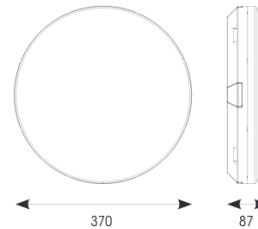

Mercurial

Mercurial 1 IP54 2CCT Multi Wattage White 1-10V
Code: AMER1/1/W/DD4

Category	Bulkheads
Application	Ancillary, Commercial, Education, Healthcare, Hospitality, Outdoor, Retail
Specification	Architectural

- Utility LED wall/ceiling luminaire suitable for education and commercial applications and ancillary areas
- Corridor function options available for effective reduction in energy consumption
- Clip in gear tray ensures quick installation
- CCT selectable between 3000K and 4000K and power selectable; offering a choice of 2 outputs, in one luminaire (AMER1/1/** only)
- Side conduit entry covers retain sleek appearance when not in use

GENERAL INFORMATION	
Wattage	20W
Lumens Delivered	1900lm - 2700lm (4000K)
Lm/W	135lm/W (4000K)
Beam Angle	120
CRI	80
CCT	3000/4000K
Input	220-240V
Operating Temp	-20°C - 40°C
SDCM	3
Product Weight without Packaging	1.26 kg

TECHNICAL INFORMATION	
Light Source	LED
Colour / Finish	White
IP Rating	IP54
Class Protection	2
Internal / External	Internal
Surface / Recessed / Suspended	Ceiling, Wall
Lumen Depreciation	L70 80,000h
Warranty (Years)	7
CE Mark	Yes
Diameter	370 mm