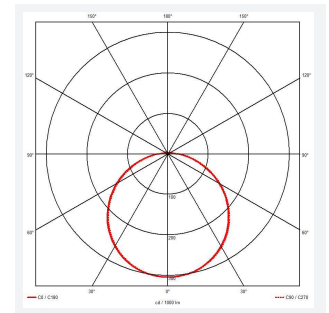

Mercurial

Mercurial 1 IP54 2CCT Multi Wattage White 1-10V
Code: AMER1/1/W/DD4/SM3

Category	Bulkheads
Application	Ancillary, Commercial, Education, Healthcare, Hospitality, Outdoor, Retail
Specification	Architectural

PRODUCT FEATURES

- Utility LED wall/ceiling luminaire suitable for education and commercial applications and ancillary areas
- Corridor function options available for effective reduction in energy consumption
- Clip in gear tray ensures quick installation
- CCT selectable between 3000K and 4000K and power selectable; offering a choice of 2 outputs, in one luminaire (AMER1/1/** only)
- Side conduit entry covers retain sleek appearance when not in use

GENERAL INFORMATION	
Wattage	13W - 20W
Lumens Delivered	1900lm - 2700lm (4000K)
Lm/W	135lm/W (4000K)
Beam Angle	120
CRI	80
CCT	3000/4000K
Input	220/240V
Operating Temp	5°C - 40°C
SDCM	3
Product Weight without Packaging	2.73 kg

TECHNICAL INFORMATION	
Light Source	LED
Colour / Finish	White
IP Rating	IP54
Class Protection	2
Internal / External	Internal
Surface / Recessed / Suspended	Ceiling, Wall
Lumen Depreciation	L70 80,000h
Warranty (Years)	7
CE Mark	Yes
Diameter	370 mm