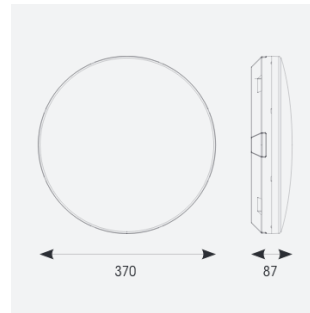

Mercurial

Mercurial 1 IP54 2CCT Multi Wattage White 1-10V
Code: AMER1/1/W/DD4/SM3

Category	Bulkheads
Application	Ancillary, Commercial, Education, Healthcare, Hospitality, Outdoor, Retail
Specification	Architectural

PRODUCT FEATURES

- Utility LED wall/ceiling luminaire suitable for education and commercial applications and ancillary areas
- Corridor function options available for effective reduction in energy consumption
- Clip in gear tray ensures quick installation
- CCT selectable between 3000K and 4000K and power selectable; offering a choice of 2 outputs, in one luminaire (AMER1/1/** only)
- Side conduit entry covers retain sleek appearance when not in use

GENERAL INFORMATION	
Wattage	13W - 20W
Lumens Delivered	1900lm - 2700lm (4000K)
Lm/W	135lm/W (4000K)
Beam Angle	120
CRI	80
CCT	3000/4000K
Input	220/240V
Operating Temp	5°C - 40°C
SDCM	3
Product Weight without Packaging	2.73 kg

TECHNICAL INFORMATION	
Light Source	LED
Colour / Finish	White
IP Rating	IP54
Class Protection	2
Internal / External	Internal
Surface / Recessed / Suspended	Ceiling, Wall
Lumen Depreciation	L70 80,000h
Warranty (Years)	7
CE Mark	Yes
Diameter	370 mm