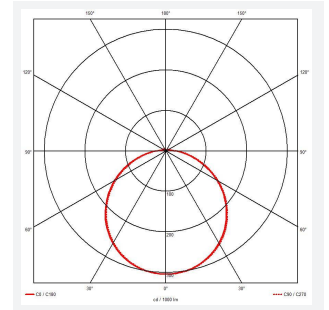

Mercurial

Mercurial 1 IP54 2CCT Multi Wattage White 1-10V
Code: AMER1/1/W/DD4/DM3

Category	Bulkheads
Application	Ancillary, Commercial, Education, Healthcare, Hospitality, Outdoor, Retail
Specification	Architectural

PRODUCT FEATURES

- Utility LED wall/ceiling luminaire suitable for education and commercial applications and ancillary areas
- Corridor function options available for effective reduction in energy consumption
- Clip in gear tray ensures quick installation
- CCT selectable between 3000K and 4000K and power selectable; offering a choice of 2 outputs, in one luminaire (AMER1/1/** only)
- Side conduit entry covers retain sleek appearance when not in use

GENERAL INFORMATION	
Wattage	13W - 20W
Lumens Delivered	1900lm - 2700lm (4000K)
Lm/W	135lm/W (4000K)
Beam Angle	120
CRI	80
CCT	3000/4000K
Input	220-240V
Operating Temp	5°C - 40°C
SDCM	3

TECHNICAL INFORMATION	
Light Source	LED
Colour / Finish	White
IP Rating	IP54
Class Protection	2
Internal / External	Internal
Surface / Recessed / Suspended	Ceiling, Wall
Lumen Depreciation	L70 80,000h
Warranty (Years)	7
CE Mark	Yes
Diameter	370 mm