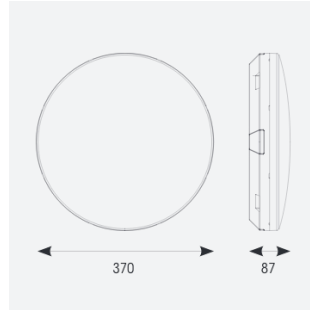

Mercurial

Mercurial 1 IP54 2CCT Multi Wattage White 1-10V
Code: AMER1/1/W/DD4/DM3

Category	Bulkheads
Application	Ancillary, Commercial, Education, Healthcare, Hospitality, Outdoor, Retail
Specification	Architectural

PRODUCT FEATURES

- Utility LED wall/ceiling luminaire suitable for education and commercial applications and ancillary areas
- Corridor function options available for effective reduction in energy consumption
- Clip in gear tray ensures quick installation
- CCT selectable between 3000K and 4000K and power selectable; offering a choice of 2 outputs, in one luminaire (AMER1/1/** only)
- Side conduit entry covers retain sleek appearance when not in use

GENERAL INFORMATION	
Wattage	13W - 20W
Lumens Delivered	1900lm - 2700lm (4000K)
Lm/W	135lm/W (4000K)
Beam Angle	120
CRI	80
CCT	3000/4000K
Input	220-240V
Operating Temp	5°C - 40°C
SDCM	3

TECHNICAL INFORMATION	
Light Source	LED
Colour / Finish	White
IP Rating	IP54
Class Protection	2
Internal / External	Internal
Surface / Recessed / Suspended	Ceiling, Wall
Lumen Depreciation	L70 80,000h
Warranty (Years)	7
CE Mark	Yes
Diameter	370 mm