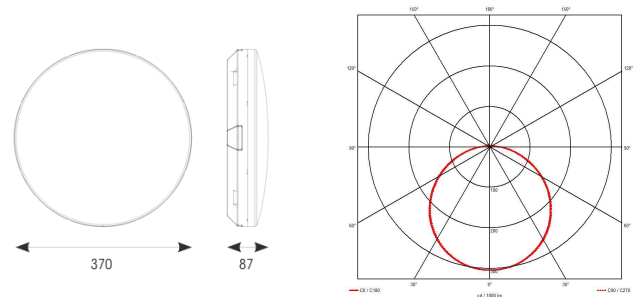

Mercurial

Mercurial 1 IP54 2CCT Multi Wattage White 1-10V
Code: AMER1/1/W/DD4/DM3

Category	Bulkheads
Application	Ancillary, Commercial, Education, Healthcare, Hospitality, Outdoor, Retail
Specification	Architectural

- Utility LED wall/ceiling luminaire suitable for education and commercial applications and ancillary areas
- Corridor function options available for effective reduction in energy consumption
- Clip in gear tray ensures quick installation
- CCT selectable between 3000K and 4000K and power selectable; offering a choice of 2 outputs, in one luminaire (AMER1/1/** only)
- Side conduit entry covers retain sleek appearance when not in use

GENERAL INFORMATION	
Wattage	20W
Lumens Delivered	1900lm - 2700lm (4000K)
Lm/W	135lm/W (4000K)
Beam Angle	120
CRI	80
CCT	3000/4000K
Input	220-240V
Operating Temp	5°C - 40°C
SDCM	3

TECHNICAL INFORMATION	
Light Source	LED
Colour / Finish	White
IP Rating	IP54
Class Protection	2
Internal / External	Internal
Surface / Recessed / Suspended	Ceiling, Wall
Lumen Depreciation	L70 80,000h
Warranty (Years)	7
CE Mark	Yes
Diameter	370 mm