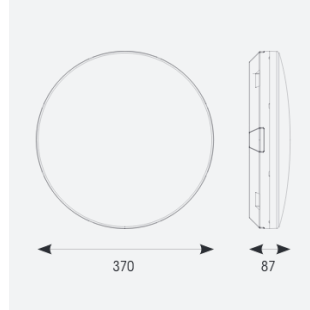

Mercurial

Mercurial 1 IP54 2CCT Multi Wattage White 1-10V
Code: AMER1/1/W/DD4/DM3

Category	Bulkheads
Application	Ancillary, Commercial, Education, Healthcare, Hospitality, Outdoor, Retail
Specification	Architectural

PRODUCT FEATURES

- Utility LED wall/ceiling luminaire suitable for education and commercial applications and ancillary areas
- Corridor function options available for effective reduction in energy consumption
- Clip in gear tray ensures quick installation
- CCT selectable between 3000K and 4000K and power selectable; offering a choice of 2 outputs, in one luminaire (AMER1/1/** only)
- Side conduit entry covers retain sleek appearance when not in use

GENERAL INFORMATION	
Wattage	13W - 20W
Lumens Delivered	1900lm - 2700lm (4000K)
Lm/W	135lm/W (4000K)
Beam Angle	120
CRI	80
CCT	3000/4000K
Input	220/240V
Operating Temp	5°C - 40°C
SDCM	3

TECHNICAL INFORMATION	
Light Source	LED
Colour / Finish	White
IP Rating	IP54
Class Protection	2
Internal / External	Internal
Surface / Recessed / Suspended	Ceiling, Wall
Lumen Depreciation	L70 80,000h
Warranty (Years)	7
CE Mark	Yes
Diameter	370 mm