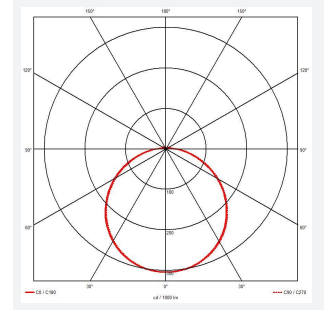

Mercurial

Mercurial 1 IP54 2CCT Multi Wattage White 1-10V
Code: AMER1/1/W/DD4/DM3

Category	Bulkheads
Application	Ancillary, Commercial, Education, Healthcare, Hospitality, Outdoor, Retail
Specification	Architectural

PRODUCT FEATURES

- Utility LED wall/ceiling luminaire suitable for education and commercial applications and ancillary areas
- Corridor function options available for effective reduction in energy consumption
- Clip in gear tray ensures quick installation
- CCT selectable between 3000K and 4000K and power selectable; offering a choice of 2 outputs, in one luminaire (AMER1/1/** only)
- Side conduit entry covers retain sleek appearance when not in use

GENERAL INFORMATION	
Wattage	13W - 20W
Lumens Delivered	1900lm - 2700lm (4000K)
Lm/W	135lm/W (4000K)
Beam Angle	120
CRI	80
CCT	3000/4000K
Input	220/240V
Operating Temp	5°C - 40°C
SDCM	3

TECHNICAL INFORMATION	
Light Source	LED
Colour / Finish	White
IP Rating	IP54
Class Protection	2
Internal / External	Internal
Surface / Recessed / Suspended	Ceiling, Wall
Lumen Depreciation	L70 80,000h
Warranty (Years)	7
CE Mark	Yes
Diameter	370 mm