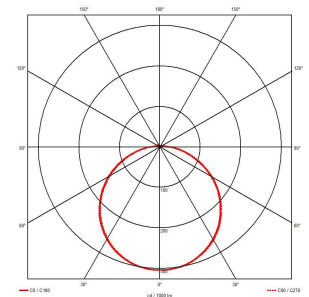

# Mercurial

Mercurial 1 IP54 2CCT Multi Wattage White DALI  
Code: AMER1/1/W/DD3

<b>Category</b>	Bulkheads
<b>Application</b>	Ancillary, Commercial, Education, Healthcare, Hospitality, Outdoor, Retail
<b>Specification</b>	Architectural

- Utility LED wall/ceiling luminaire suitable for education and commercial applications and ancillary areas
- Corridor function options available for effective reduction in energy consumption
- Clip in gear tray ensures quick installation
- CCT selectable between 3000K and 4000K and power selectable; offering a choice of 2 outputs, in one luminaire (AMER1/1/\*\* only)
- Side conduit entry covers retain sleek appearance when not in use

GENERAL INFORMATION	
Wattage	20W
Lumens Delivered	1900lm - 2700lm (4000K)
Lm/W	135lm/W (4000K)
Beam Angle	120
CRI	80
CCT	3000/4000K
Input	220-240V
Operating Temp	-20°C - 40°C
SDCM	3
Product Weight without Packaging	1.241 kg

TECHNICAL INFORMATION	
Light Source	LED
Colour / Finish	White
IP Rating	IP54
Class Protection	2
Internal / External	Internal
Surface / Recessed / Suspended	Ceiling, Wall
Lumen Depreciation	L70 80,000h
Warranty (Years)	7
CE Mark	Yes
Diameter	370 mm