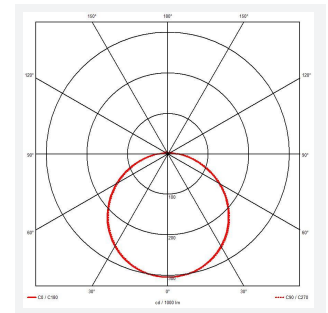

Mercurial

Mercurial 1 IP54 2CCT Multi Wattage White DALI
Code: AMER1/1/W/DD3

Category	Bulkheads
Application	Ancillary, Commercial, Education, Healthcare, Hospitality, Outdoor, Retail
Specification	Architectural

PRODUCT FEATURES

- Utility LED wall/ceiling luminaire suitable for education and commercial applications and ancillary areas
- Corridor function options available for effective reduction in energy consumption
- Clip in gear tray ensures quick installation
- CCT selectable between 3000K and 4000K and power selectable; offering a choice of 2 outputs, in one luminaire (AMER1/1/** only)
- Side conduit entry covers retain sleek appearance when not in use

GENERAL INFORMATION	
Wattage	13W - 20W
Lumens Delivered	1900lm - 2700lm (4000K)
Lm/W	135lm/W (4000K)
Beam Angle	120
CRI	80
CCT	3000/4000K
Input	220-240V
Operating Temp	-20°C - 40°C
SDCM	3
Product Weight without Packaging	1.241 kg

TECHNICAL INFORMATION	
Light Source	LED
Colour / Finish	White
IP Rating	IP54
Class Protection	2
Internal / External	Internal
Surface / Recessed / Suspended	Ceiling, Wall
Lumen Depreciation	L70 80,000h
Warranty (Years)	7
CE Mark	Yes
Diameter	370 mm