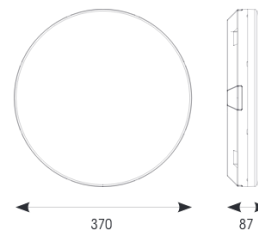

# Mercurial

Mercurial 1 IP54 2CCT Multi Wattage White DALI  
Code: AMER1/1/W/DD3

<b>Category</b>	Bulkheads
<b>Application</b>	Ancillary, Commercial, Education, Healthcare, Hospitality, Outdoor, Retail
<b>Specification</b>	Architectural

- Utility LED wall/ceiling luminaire suitable for education and commercial applications and ancillary areas
- Corridor function options available for effective reduction in energy consumption
- Clip in gear tray ensures quick installation
- CCT selectable between 3000K and 4000K and power selectable; offering a choice of 2 outputs, in one luminaire (AMER1/1/\*\* only)
- Side conduit entry covers retain sleek appearance when not in use

GENERAL INFORMATION	
Wattage	20W
Lumens Delivered	1900lm - 2700lm (4000K)
Lm/W	135lm/W (4000K)
Beam Angle	120
CRI	80
CCT	3000/4000K
Input	220-240V
Operating Temp	-20°C - 40°C
SDCM	3
Product Weight without Packaging	1.241 kg

TECHNICAL INFORMATION	
Light Source	LED
Colour / Finish	White
IP Rating	IP54
Class Protection	2
Internal / External	Internal
Surface / Recessed / Suspended	Ceiling, Wall
Lumen Depreciation	L70 80,000h
Warranty (Years)	7
CE Mark	Yes
Diameter	370 mm