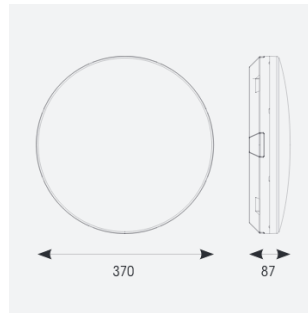

Mercurial

Mercurial 1 IP54 2CCT Multi Wattage White DALI
Code: AMER1/1/W/DD3

Category	Bulkheads
Application	Ancillary, Commercial, Education, Healthcare, Hospitality, Outdoor, Retail
Specification	Architectural

PRODUCT FEATURES

- Utility LED wall/ceiling luminaire suitable for education and commercial applications and ancillary areas
- Corridor function options available for effective reduction in energy consumption
- Clip in gear tray ensures quick installation
- CCT selectable between 3000K and 4000K and power selectable; offering a choice of 2 outputs, in one luminaire (AMER1/1/** only)
- Side conduit entry covers retain sleek appearance when not in use

GENERAL INFORMATION	
Wattage	13W - 20W
Lumens Delivered	1900lm - 2700lm (4000K)
Lm/W	135lm/W (4000K)
Beam Angle	120
CRI	80
CCT	3000/4000K
Input	220-240V
Operating Temp	-20°C - 40°C
SDCM	3
Product Weight without Packaging	1.241 kg

TECHNICAL INFORMATION	
Light Source	LED
Colour / Finish	White
IP Rating	IP54
Class Protection	2
Internal / External	Internal
Surface / Recessed / Suspended	Ceiling, Wall
Lumen Depreciation	L70 80,000h
Warranty (Years)	7
CE Mark	Yes
Diameter	370 mm