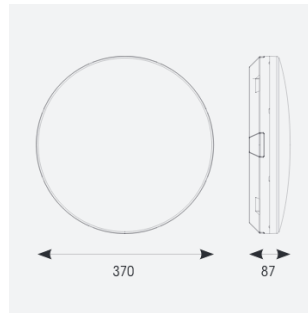

Mercurial

Mercurial 1 IP54 2CCT Multi Wattage White DALI
Code: AMER1/1/W/DD3

Category	Bulkheads
Application	Ancillary, Commercial, Education, Healthcare, Hospitality, Outdoor, Retail
Specification	Architectural

PRODUCT FEATURES

- Utility LED wall/ceiling luminaire suitable for education and commercial applications and ancillary areas
- Corridor function options available for effective reduction in energy consumption
- Clip in gear tray ensures quick installation
- CCT selectable between 3000K and 4000K and power selectable; offering a choice of 2 outputs, in one luminaire (AMER1/1/** only)
- Side conduit entry covers retain sleek appearance when not in use

GENERAL INFORMATION	
Wattage	13W - 20W
Lumens Delivered	1900lm - 2700lm (4000K)
Lm/W	135lm/W (4000K)
Beam Angle	120
CRI	80
CCT	3000/4000K
Input	220/240V
Operating Temp	-20°C - 40°C
SDCM	3
Product Weight without Packaging	1.241 kg

TECHNICAL INFORMATION	
Light Source	LED
Colour / Finish	White
IP Rating	IP54
Class Protection	2
Internal / External	Internal
Surface / Recessed / Suspended	Ceiling, Wall
Lumen Depreciation	L70 80,000h
Warranty (Years)	7
CE Mark	Yes
Diameter	370 mm