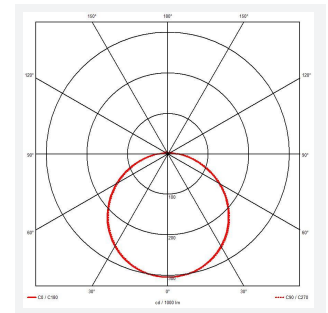

Mercurial

Mercurial 1 IP54 2CCT Multi Wattage White DALI
Code: AMER1/1/W/DD3

Category	Bulkheads
Application	Ancillary, Commercial, Education, Healthcare, Hospitality, Outdoor, Retail
Specification	Architectural

PRODUCT FEATURES

- Utility LED wall/ceiling luminaire suitable for education and commercial applications and ancillary areas
- Corridor function options available for effective reduction in energy consumption
- Clip in gear tray ensures quick installation
- CCT selectable between 3000K and 4000K and power selectable; offering a choice of 2 outputs, in one luminaire (AMER1/1/** only)
- Side conduit entry covers retain sleek appearance when not in use

GENERAL INFORMATION	
Wattage	13W - 20W
Lumens Delivered	1900lm - 2700lm (4000K)
Lm/W	135lm/W (4000K)
Beam Angle	120
CRI	80
CCT	3000/4000K
Input	220/240V
Operating Temp	-20°C - 40°C
SDCM	3
Product Weight without Packaging	1.241 kg

TECHNICAL INFORMATION	
Light Source	LED
Colour / Finish	White
IP Rating	IP54
Class Protection	2
Internal / External	Internal
Surface / Recessed / Suspended	Ceiling, Wall
Lumen Depreciation	L70 80,000h
Warranty (Years)	7
CE Mark	Yes
Diameter	370 mm