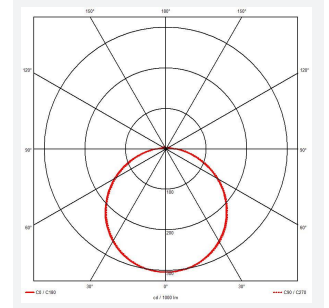

# Mercurial

Mercurial 1 IP54 2CCT Multi Wattage White DALI  
Code: AMER1/1/W/DD3/SM3

Category	Bulkheads
Application	Ancillary, Commercial, Education, Healthcare, Hospitality, Outdoor, Retail
Specification	Architectural

## PRODUCT FEATURES

- Utility LED wall/ceiling luminaire suitable for education and commercial applications and ancillary areas
- Corridor function options available for effective reduction in energy consumption
- Clip in gear tray ensures quick installation
- CCT selectable between 3000K and 4000K and power selectable; offering a choice of 2 outputs, in one luminaire (AMER1/1/\*\* only)
- Side conduit entry covers retain sleek appearance when not in use

GENERAL INFORMATION	
Wattage	13W - 20W
Lumens Delivered	1900lm - 2700lm (4000K)
Lm/W	135lm/W (4000K)
Beam Angle	120
CRI	80
CCT	3000/4000K
Input	220/240V
Operating Temp	5°C - 40°C
SDCM	3
Product Weight without Packaging	1.261 kg

TECHNICAL INFORMATION	
Light Source	LED
Colour / Finish	White
IP Rating	IP54
Class Protection	2
Internal / External	Internal
Surface / Recessed / Suspended	Ceiling, Wall
Lumen Depreciation	L70 80,000h
Warranty (Years)	7
CE Mark	Yes
Diameter	370 mm