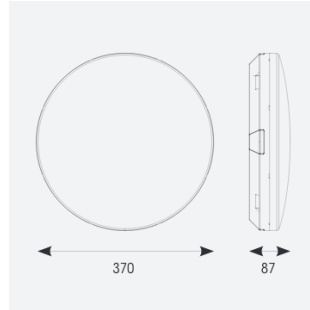

Mercurial

Mercurial 1 IP54 2CCT Multi Wattage White DALI
Code: AMER1/1/W/DD3/SM3

Category	Bulkheads
Application	Ancillary, Commercial, Education, Healthcare, Hospitality, Outdoor, Retail
Specification	Architectural

PRODUCT FEATURES

- Utility LED wall/ceiling luminaire suitable for education and commercial applications and ancillary areas
- Corridor function options available for effective reduction in energy consumption
- Clip in gear tray ensures quick installation
- CCT selectable between 3000K and 4000K and power selectable; offering a choice of 2 outputs, in one luminaire (AMER1/1/** only)
- Side conduit entry covers retain sleek appearance when not in use

GENERAL INFORMATION	
Wattage	13W - 20W
Lumens Delivered	1900lm - 2700lm (4000K)
Lm/W	135lm/W (4000K)
Beam Angle	120
CRI	80
CCT	3000/4000K
Input	220-240V
Operating Temp	5°C - 40°C
SDCM	3
Product Weight without Packaging	1.261 kg

TECHNICAL INFORMATION	
Light Source	LED
Colour / Finish	White
IP Rating	IP54
Class Protection	2
Internal / External	Internal
Surface / Recessed / Suspended	Ceiling, Wall
Lumen Depreciation	L70 80,000h
Warranty (Years)	7
CE Mark	Yes
Diameter	370 mm