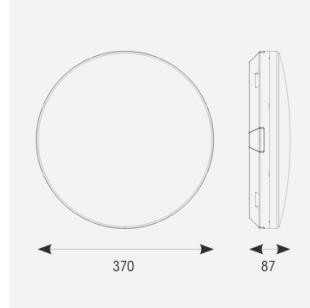

# Mercurial

Mercurial 1 IP54 2CCT Multi Wattage White DALI  
Code: AMER1/1/W/DD3/SM3

Category	Bulkheads
Application	Ancillary, Commercial, Education, Healthcare, Hospitality, Outdoor, Retail
Specification	Architectural

## PRODUCT FEATURES

- Utility LED wall/ceiling luminaire suitable for education and commercial applications and ancillary areas
- Corridor function options available for effective reduction in energy consumption
- Clip in gear tray ensures quick installation
- CCT selectable between 3000K and 4000K and power selectable; offering a choice of 2 outputs, in one luminaire (AMER1/1/\*\* only)
- Side conduit entry covers retain sleek appearance when not in use

GENERAL INFORMATION	
Wattage	13W - 20W
Lumens Delivered	1900lm - 2700lm (4000K)
Lm/W	135lm/W (4000K)
Beam Angle	120
CRI	80
CCT	3000/4000K
Input	220/240V
Operating Temp	5°C - 40°C
SDCM	3
Product Weight without Packaging	1.261 kg

TECHNICAL INFORMATION	
Light Source	LED
Colour / Finish	White
IP Rating	IP54
Class Protection	2
Internal / External	Internal
Surface / Recessed / Suspended	Ceiling, Wall
Lumen Depreciation	L70 80,000h
Warranty (Years)	7
CE Mark	Yes
Diameter	370 mm