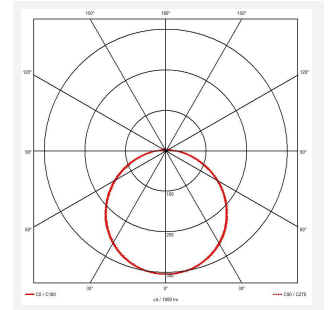

Mercurial

Mercurial 1 IP54 2CCT Multi Wattage White DALI
Code: AMER1/1/W/DD3/SM3

Category	Bulkheads
Application	Ancillary, Commercial, Education, Healthcare, Hospitality, Outdoor, Retail
Specification	Architectural

PRODUCT FEATURES

- Utility LED wall/ceiling luminaire suitable for education and commercial applications and ancillary areas
- Corridor function options available for effective reduction in energy consumption
- Clip in gear tray ensures quick installation
- CCT selectable between 3000K and 4000K and power selectable; offering a choice of 2 outputs, in one luminaire (AMER1/1/** only)
- Side conduit entry covers retain sleek appearance when not in use

GENERAL INFORMATION	
Wattage	13W - 20W
Lumens Delivered	1900lm - 2700lm (4000K)
Lm/W	135lm/W (4000K)
Beam Angle	120
CRI	80
CCT	3000/4000K
Input	220-240V
Operating Temp	5°C - 40°C
SDCM	3
Product Weight without Packaging	1.261 kg

TECHNICAL INFORMATION	
Light Source	LED
Colour / Finish	White
IP Rating	IP54
Class Protection	2
Internal / External	Internal
Surface / Recessed / Suspended	Ceiling, Wall
Lumen Depreciation	L70 80,000h
Warranty (Years)	7
CE Mark	Yes
Diameter	370 mm