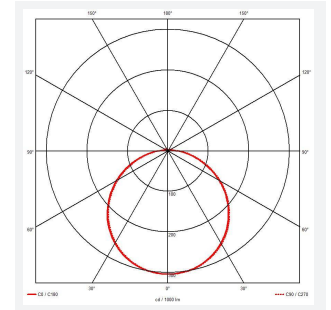

Mercurial

Mercurial 1 IP54 2CCT Multi Wattage White DALI
Code: AMER1/1/W/DD3/DM3

Category	Bulkheads
Application	Ancillary, Commercial, Education, Healthcare, Hospitality, Outdoor, Retail
Specification	Architectural

PRODUCT FEATURES

- Utility LED wall/ceiling luminaire suitable for education and commercial applications and ancillary areas
- Corridor function options available for effective reduction in energy consumption
- Clip in gear tray ensures quick installation
- CCT selectable between 3000K and 4000K and power selectable; offering a choice of 2 outputs, in one luminaire (AMER1/1/** only)
- Side conduit entry covers retain sleek appearance when not in use

GENERAL INFORMATION	
Wattage	13W - 20W
Lumens Delivered	1900lm - 2700lm (4000K)
Lm/W	135lm/W (4000K)
Beam Angle	120
CRI	80
CCT	3000/4000K
Input	220/240V
Operating Temp	5°C - 40°C
SDCM	3
Product Weight without Packaging	0.132 kg

TECHNICAL INFORMATION	
Light Source	LED
Colour / Finish	White
IP Rating	IP54
Class Protection	2
Internal / External	Internal
Surface / Recessed / Suspended	Ceiling, Wall
Lumen Depreciation	L70 80,000h
Warranty (Years)	7
CE Mark	Yes
Diameter	370 mm