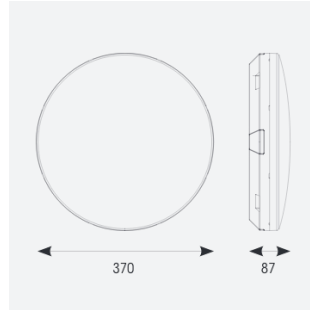

Mercurial

Mercurial 1 IP54 2CCT Multi Wattage White DALI
Code: AMER1/1/W/DD3/DM3

Category	Bulkheads
Application	Ancillary, Commercial, Education, Healthcare, Hospitality, Outdoor, Retail
Specification	Architectural

PRODUCT FEATURES

- Utility LED wall/ceiling luminaire suitable for education and commercial applications and ancillary areas
- Corridor function options available for effective reduction in energy consumption
- Clip in gear tray ensures quick installation
- CCT selectable between 3000K and 4000K and power selectable; offering a choice of 2 outputs, in one luminaire (AMER1/1/** only)
- Side conduit entry covers retain sleek appearance when not in use

GENERAL INFORMATION	
Wattage	13W - 20W
Lumens Delivered	1900lm - 2700lm (4000K)
Lm/W	135lm/W (4000K)
Beam Angle	120
CRI	80
CCT	3000/4000K
Input	220/240V
Operating Temp	5°C - 40°C
SDCM	3
Product Weight without Packaging	0.132 kg

TECHNICAL INFORMATION	
Light Source	LED
Colour / Finish	White
IP Rating	IP54
Class Protection	2
Internal / External	Internal
Surface / Recessed / Suspended	Ceiling, Wall
Lumen Depreciation	L70 80,000h
Warranty (Years)	7
CE Mark	Yes
Diameter	370 mm