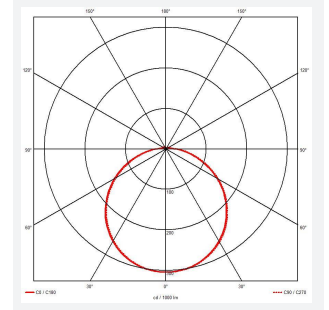

# Mercurial

Mercurial 1 IP54 2CCT Multi Wattage White DALI  
Code: AMER1/1/W/DD3/DM3

Category	Bulkheads
Application	Ancillary, Commercial, Education, Healthcare, Hospitality, Outdoor, Retail
Specification	Architectural

## PRODUCT FEATURES

- Utility LED wall/ceiling luminaire suitable for education and commercial applications and ancillary areas
- Corridor function options available for effective reduction in energy consumption
- Clip in gear tray ensures quick installation
- CCT selectable between 3000K and 4000K and power selectable; offering a choice of 2 outputs, in one luminaire (AMER1/1/\*\* only)
- Side conduit entry covers retain sleek appearance when not in use

GENERAL INFORMATION	
Wattage	13W - 20W
Lumens Delivered	1900lm - 2700lm (4000K)
Lm/W	135lm/W (4000K)
Beam Angle	120
CRI	80
CCT	3000/4000K
Input	220-240V
Operating Temp	5°C - 40°C
SDCM	3
Product Weight without Packaging	0.132 kg

TECHNICAL INFORMATION	
Light Source	LED
Colour / Finish	White
IP Rating	IP54
Class Protection	2
Internal / External	Internal
Surface / Recessed / Suspended	Ceiling, Wall
Lumen Depreciation	L70 80,000h
Warranty (Years)	7
CE Mark	Yes
Diameter	370 mm