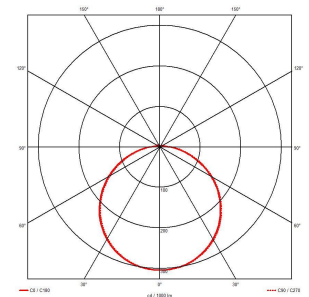

Mercurial

Mercurial 1 IP54 2CCT Multi Wattage White DALI
Code: AMER1/1/W/DD3/DM3

| | |
|----------------------|--|
| Category | Bulkheads |
| Application | Ancillary, Commercial, Education, Healthcare, Hospitality, Outdoor, Retail |
| Specification | Architectural |

- Utility LED wall/ceiling luminaire suitable for education and commercial applications and ancillary areas
- Corridor function options available for effective reduction in energy consumption
- Clip in gear tray ensures quick installation
- CCT selectable between 3000K and 4000K and power selectable; offering a choice of 2 outputs, in one luminaire (AMER1/1/** only)
- Side conduit entry covers retain sleek appearance when not in use

| GENERAL INFORMATION | |
|----------------------------------|-------------------------|
| Wattage | 20W |
| Lumens Delivered | 1900lm - 2700lm (4000K) |
| Lm/W | 135lm/W (4000K) |
| Beam Angle | 120 |
| CRI | 80 |
| CCT | 3000/4000K |
| Input | 220-240V |
| Operating Temp | 5°C - 40°C |
| SDCM | 3 |
| Product Weight without Packaging | 0.132 kg |

| TECHNICAL INFORMATION | |
|--------------------------------|---------------|
| Light Source | LED |
| Colour / Finish | White |
| IP Rating | IP54 |
| Class Protection | 2 |
| Internal / External | Internal |
| Surface / Recessed / Suspended | Ceiling, Wall |
| Lumen Depreciation | L70 80,000h |
| Warranty (Years) | 7 |
| CE Mark | Yes |
| Diameter | 370 mm |