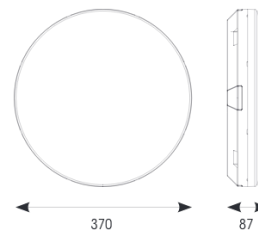

Mercurial

Mercurial 1 IP54 2CCT Multi Wattage White DALI
Code: AMER1/1/W/DD3/DM3

| | |
|----------------------|--|
| Category | Bulkheads |
| Application | Ancillary, Commercial, Education, Healthcare, Hospitality, Outdoor, Retail |
| Specification | Architectural |

- Utility LED wall/ceiling luminaire suitable for education and commercial applications and ancillary areas
- Corridor function options available for effective reduction in energy consumption
- Clip in gear tray ensures quick installation
- CCT selectable between 3000K and 4000K and power selectable; offering a choice of 2 outputs, in one luminaire (AMER1/1/** only)
- Side conduit entry covers retain sleek appearance when not in use

| GENERAL INFORMATION | |
|----------------------------------|-------------------------|
| Wattage | 20W |
| Lumens Delivered | 1900lm - 2700lm (4000K) |
| Lm/W | 135lm/W (4000K) |
| Beam Angle | 120 |
| CRI | 80 |
| CCT | 3000/4000K |
| Input | 220-240V |
| Operating Temp | 5°C - 40°C |
| SDCM | 3 |
| Product Weight without Packaging | 0.132 kg |

| TECHNICAL INFORMATION | |
|--------------------------------|---------------|
| Light Source | LED |
| Colour / Finish | White |
| IP Rating | IP54 |
| Class Protection | 2 |
| Internal / External | Internal |
| Surface / Recessed / Suspended | Ceiling, Wall |
| Lumen Depreciation | L70 80,000h |
| Warranty (Years) | 7 |
| CE Mark | Yes |
| Diameter | 370 mm |