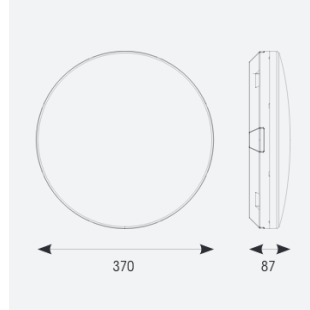

# Mercurial

Mercurial 1 IP54 2CCT Multi Wattage White DALI  
Code: AMER1/1/W/DD3/DM3

Category	Bulkheads
Application	Ancillary, Commercial, Education, Healthcare, Hospitality, Outdoor, Retail
Specification	Architectural

## PRODUCT FEATURES

- Utility LED wall/ceiling luminaire suitable for education and commercial applications and ancillary areas
- Corridor function options available for effective reduction in energy consumption
- Clip in gear tray ensures quick installation
- CCT selectable between 3000K and 4000K and power selectable; offering a choice of 2 outputs, in one luminaire (AMER1/1/\*\* only)
- Side conduit entry covers retain sleek appearance when not in use

GENERAL INFORMATION	
Wattage	13W - 20W
Lumens Delivered	1900lm - 2700lm (4000K)
Lm/W	135lm/W (4000K)
Beam Angle	120
CRI	80
CCT	3000/4000K
Input	220-240V
Operating Temp	5°C - 40°C
SDCM	3
Product Weight without Packaging	0.132 kg

TECHNICAL INFORMATION	
Light Source	LED
Colour / Finish	White
IP Rating	IP54
Class Protection	2
Internal / External	Internal
Surface / Recessed / Suspended	Ceiling, Wall
Lumen Depreciation	L70 80,000h
Warranty (Years)	7
CE Mark	Yes
Diameter	370 mm