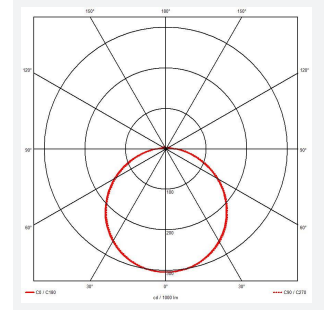

Mercurial

Mercurial 1 IP54 2CCT Multi Wattage White Switch
Code: AMER1/1/W/DD1

Category	Bulkheads
Application	Ancillary, Commercial, Education, Healthcare, Hospitality, Outdoor, Retail
Specification	Architectural

PRODUCT FEATURES

- Utility LED wall/ceiling luminaire suitable for education and commercial applications and ancillary areas
- Corridor function options available for effective reduction in energy consumption
- Clip in gear tray ensures quick installation
- CCT selectable between 3000K and 4000K and power selectable; offering a choice of 2 outputs, in one luminaire (AMER1/1/** only)
- Side conduit entry covers retain sleek appearance when not in use

GENERAL INFORMATION	
Wattage	13W - 20W
Lumens Delivered	1900lm - 2700lm (4000K)
Lm/W	135lm/W (4000K)
Beam Angle	120
CRI	80
CCT	3000/4000K
Input	220-240V
Operating Temp	-20°C - 40°C
SDCM	3
Product Weight without Packaging	1.261 kg

TECHNICAL INFORMATION	
Light Source	LED
Colour / Finish	White
IP Rating	IP54
Class Protection	2
Internal / External	Internal
Surface / Recessed / Suspended	Ceiling, Wall
Lumen Depreciation	L70 80,000h
Warranty (Years)	7
CE Mark	Yes
Diameter	370 mm