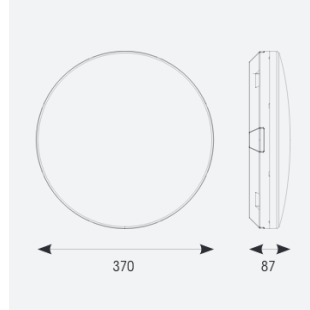

Mercurial

Mercurial 1 IP54 2CCT Multi Wattage White Switch
Code: AMER1/1/W/DD1

Category	Bulkheads
Application	Ancillary, Commercial, Education, Healthcare, Hospitality, Outdoor, Retail
Specification	Architectural

PRODUCT FEATURES

- Utility LED wall/ceiling luminaire suitable for education and commercial applications and ancillary areas
- Corridor function options available for effective reduction in energy consumption
- Clip in gear tray ensures quick installation
- CCT selectable between 3000K and 4000K and power selectable; offering a choice of 2 outputs, in one luminaire (AMER1/1/** only)
- Side conduit entry covers retain sleek appearance when not in use

GENERAL INFORMATION	
Wattage	13W - 20W
Lumens Delivered	1900lm - 2700lm (4000K)
Lm/W	135lm/W (4000K)
Beam Angle	120
CRI	80
CCT	3000/4000K
Input	220/240V
Operating Temp	-20°C - 40°C
SDCM	3
Product Weight without Packaging	1.261 kg

TECHNICAL INFORMATION	
Light Source	LED
Colour / Finish	White
IP Rating	IP54
Class Protection	2
Internal / External	Internal
Surface / Recessed / Suspended	Ceiling, Wall
Lumen Depreciation	L70 80,000h
Warranty (Years)	7
CE Mark	Yes
Diameter	370 mm