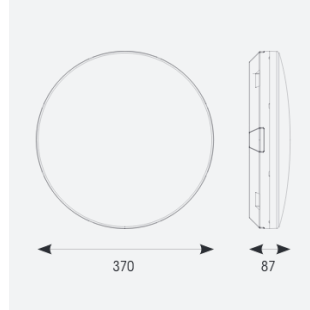

Mercurial

Mercurial 1 IP54 2CCT Multi Wattage White Switch
Code: AMER1/1/W/DD1

Category	Bulkheads
Application	Ancillary, Commercial, Education, Healthcare, Hospitality, Outdoor, Retail
Specification	Architectural

PRODUCT FEATURES

- Utility LED wall/ceiling luminaire suitable for education and commercial applications and ancillary areas
- Corridor function options available for effective reduction in energy consumption
- Clip in gear tray ensures quick installation
- CCT selectable between 3000K and 4000K and power selectable; offering a choice of 2 outputs, in one luminaire (AMER1/1/** only)
- Side conduit entry covers retain sleek appearance when not in use

GENERAL INFORMATION	
Wattage	13W - 20W
Lumens Delivered	1900lm - 2700lm (4000K)
Lm/W	135lm/W (4000K)
Beam Angle	120
CRI	80
CCT	3000/4000K
Input	220-240V
Operating Temp	-20°C - 40°C
SDCM	3
Product Weight without Packaging	1.261 kg

TECHNICAL INFORMATION	
Light Source	LED
Colour / Finish	White
IP Rating	IP54
Class Protection	2
Internal / External	Internal
Surface / Recessed / Suspended	Ceiling, Wall
Lumen Depreciation	L70 80,000h
Warranty (Years)	7
CE Mark	Yes
Diameter	370 mm