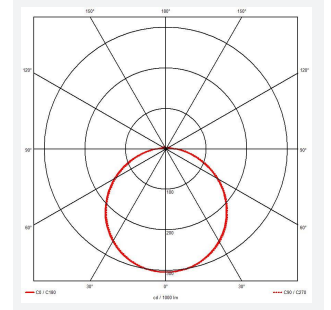

Mercurial

Mercurial 1 IP54 2CCT Multi Wattage White Switch
Code: AMER1/1/W/DD1

Category	Bulkheads
Application	Ancillary, Commercial, Education, Healthcare, Hospitality, Outdoor, Retail
Specification	Architectural

PRODUCT FEATURES

- Utility LED wall/ceiling luminaire suitable for education and commercial applications and ancillary areas
- Corridor function options available for effective reduction in energy consumption
- Clip in gear tray ensures quick installation
- CCT selectable between 3000K and 4000K and power selectable; offering a choice of 2 outputs, in one luminaire (AMER1/1/** only)
- Side conduit entry covers retain sleek appearance when not in use

GENERAL INFORMATION	
Wattage	13W - 20W
Lumens Delivered	1900lm - 2700lm (4000K)
Lm/W	135lm/W (4000K)
Beam Angle	120
CRI	80
CCT	3000/4000K
Input	220/240V
Operating Temp	-20°C - 40°C
SDCM	3
Product Weight without Packaging	1.261 kg

TECHNICAL INFORMATION	
Light Source	LED
Colour / Finish	White
IP Rating	IP54
Class Protection	2
Internal / External	Internal
Surface / Recessed / Suspended	Ceiling, Wall
Lumen Depreciation	L70 80,000h
Warranty (Years)	7
CE Mark	Yes
Diameter	370 mm