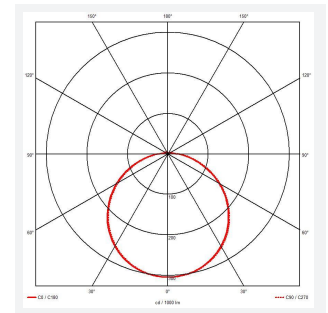

Mercurial

Mercurial 1 IP54 2CCT Multi Wattage White
Code: AMER1/1/W/CF

Category	Bulkheads
Application	Ancillary, Commercial, Education, Healthcare, Hospitality, Outdoor, Retail
Specification	Architectural

PRODUCT FEATURES

- Utility LED wall/ceiling luminaire suitable for education and commercial applications and ancillary areas
- Corridor function options available for effective reduction in energy consumption
- Clip in gear tray ensures quick installation
- CCT selectable between 3000K and 4000K and power selectable; offering a choice of 2 outputs, in one luminaire (AMER1/1/** only)
- Side conduit entry covers retain sleek appearance when not in use

GENERAL INFORMATION	
Wattage	13W - 20W
Lumens Delivered	1900lm - 2700lm (4000K)
Lm/W	135lm/W (4000K)
Beam Angle	120
CRI	80
CCT	3000/4000K
Input	220-240V
Operating Temp	-20°C - 40°C
SDCM	3
Product Weight without Packaging	2.454 kg

TECHNICAL INFORMATION	
Light Source	LED
Colour / Finish	White
IP Rating	IP54
Class Protection	2
Internal / External	Internal
Surface / Recessed / Suspended	Ceiling, Wall
Lumen Depreciation	L70 80,000h
Warranty (Years)	7
CE Mark	Yes
Diameter	370 mm