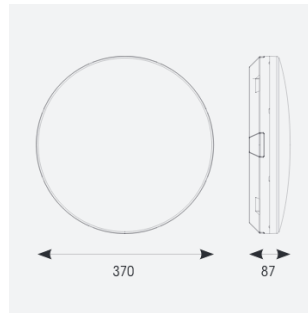

Mercurial

Mercurial 1 IP54 2CCT Multi Wattage White
Code: AMER1/1/W/CF

Category	Bulkheads
Application	Ancillary, Commercial, Education, Healthcare, Hospitality, Outdoor, Retail
Specification	Architectural

PRODUCT FEATURES

- Utility LED wall/ceiling luminaire suitable for education and commercial applications and ancillary areas
- Corridor function options available for effective reduction in energy consumption
- Clip in gear tray ensures quick installation
- CCT selectable between 3000K and 4000K and power selectable; offering a choice of 2 outputs, in one luminaire (AMER1/1/** only)
- Side conduit entry covers retain sleek appearance when not in use

GENERAL INFORMATION	
Wattage	13W - 20W
Lumens Delivered	1900lm - 2700lm (4000K)
Lm/W	135lm/W (4000K)
Beam Angle	120
CRI	80
CCT	3000/4000K
Input	220/240V
Operating Temp	-20°C - 40°C
SDCM	3
Product Weight without Packaging	2.454 kg

TECHNICAL INFORMATION	
Light Source	LED
Colour / Finish	White
IP Rating	IP54
Class Protection	2
Internal / External	Internal
Surface / Recessed / Suspended	Ceiling, Wall
Lumen Depreciation	L70 80,000h
Warranty (Years)	7
CE Mark	Yes
Diameter	370 mm