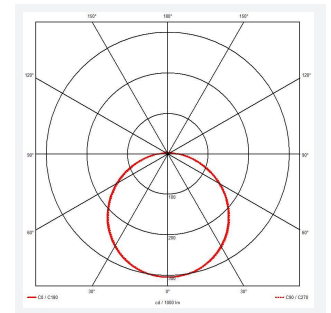

Mercurial

Mercurial 1 IP54 2CCT Multi Wattage White
Code: AMER1/1/W/CF

Category	Bulkheads
Application	Ancillary, Commercial, Education, Healthcare, Hospitality, Outdoor, Retail
Specification	Architectural

PRODUCT FEATURES

- Utility LED wall/ceiling luminaire suitable for education and commercial applications and ancillary areas
- Corridor function options available for effective reduction in energy consumption
- Clip in gear tray ensures quick installation
- CCT selectable between 3000K and 4000K and power selectable; offering a choice of 2 outputs, in one luminaire (AMER1/1/** only)
- Side conduit entry covers retain sleek appearance when not in use

GENERAL INFORMATION	
Wattage	13W - 20W
Lumens Delivered	1900lm - 2700lm (4000K)
Lm/W	135lm/W (4000K)
Beam Angle	120
CRI	80
CCT	3000/4000K
Input	220/240V
Operating Temp	-20°C - 40°C
SDCM	3
Product Weight without Packaging	2.454 kg

TECHNICAL INFORMATION	
Light Source	LED
Colour / Finish	White
IP Rating	IP54
Class Protection	2
Internal / External	Internal
Surface / Recessed / Suspended	Ceiling, Wall
Lumen Depreciation	L70 80,000h
Warranty (Years)	7
CE Mark	Yes
Diameter	370 mm