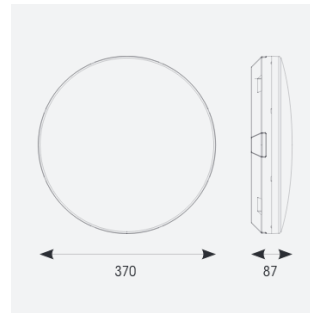

# Mercurial

Mercurial 1 IP54 2CCT Multi Wattage White  
Code: AMER1/1/W/CF/SM3

Category	Bulkheads
Application	Ancillary, Commercial, Education, Healthcare, Hospitality, Outdoor, Retail
Specification	Architectural

## PRODUCT FEATURES

- Utility LED wall/ceiling luminaire suitable for education and commercial applications and ancillary areas
- Corridor function options available for effective reduction in energy consumption
- Clip in gear tray ensures quick installation
- CCT selectable between 3000K and 4000K and power selectable; offering a choice of 2 outputs, in one luminaire (AMER1/1/\*\* only)
- Side conduit entry covers retain sleek appearance when not in use

GENERAL INFORMATION	
Wattage	13W - 20W
Lumens Delivered	1900lm - 2700lm (4000K)
Lm/W	135lm/W (4000K)
Beam Angle	120
CRI	80
CCT	3000/4000K
Input	220-240V
Operating Temp	5°C - 40°C
SDCM	3
Product Weight without Packaging	2.63 kg

TECHNICAL INFORMATION	
Light Source	LED
Colour / Finish	White
IP Rating	IP54
Class Protection	2
Internal / External	Internal
Surface / Recessed / Suspended	Ceiling, Wall
Lumen Depreciation	L70 80,000h
Warranty (Years)	7
CE Mark	Yes
Diameter	370 mm