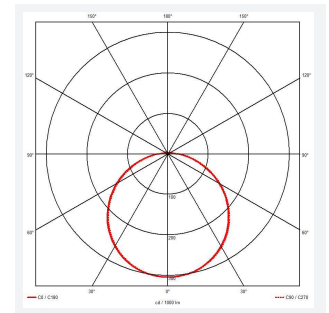

# Mercurial

Mercurial 1 IP54 2CCT Multi Wattage White  
Code: AMER1/1/W/CF/SM3

Category	Bulkheads
Application	Ancillary, Commercial, Education, Healthcare, Hospitality, Outdoor, Retail
Specification	Architectural

## PRODUCT FEATURES

- Utility LED wall/ceiling luminaire suitable for education and commercial applications and ancillary areas
- Corridor function options available for effective reduction in energy consumption
- Clip in gear tray ensures quick installation
- CCT selectable between 3000K and 4000K and power selectable; offering a choice of 2 outputs, in one luminaire (AMER1/1/\*\* only)
- Side conduit entry covers retain sleek appearance when not in use

GENERAL INFORMATION	
Wattage	13W - 20W
Lumens Delivered	1900lm - 2700lm (4000K)
Lm/W	135lm/W (4000K)
Beam Angle	120
CRI	80
CCT	3000/4000K
Input	220/240V
Operating Temp	5°C - 40°C
SDCM	3
Product Weight without Packaging	2.63 kg

TECHNICAL INFORMATION	
Light Source	LED
Colour / Finish	White
IP Rating	IP54
Class Protection	2
Internal / External	Internal
Surface / Recessed / Suspended	Ceiling, Wall
Lumen Depreciation	L70 80,000h
Warranty (Years)	7
CE Mark	Yes
Diameter	370 mm