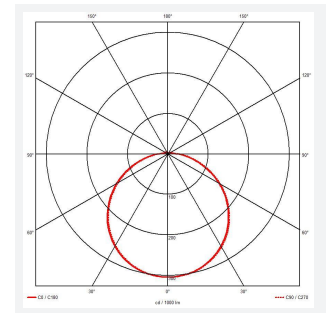

Mercurial

Mercurial 1 IP54 2CCT Multi Wattage White
Code: AMER1/1/W/CF/SM3

Category	Bulkheads
Application	Ancillary, Commercial, Education, Healthcare, Hospitality, Outdoor, Retail
Specification	Architectural

PRODUCT FEATURES

- Utility LED wall/ceiling luminaire suitable for education and commercial applications and ancillary areas
- Corridor function options available for effective reduction in energy consumption
- Clip in gear tray ensures quick installation
- CCT selectable between 3000K and 4000K and power selectable; offering a choice of 2 outputs, in one luminaire (AMER1/1/** only)
- Side conduit entry covers retain sleek appearance when not in use

GENERAL INFORMATION	
Wattage	20W
Lumens Delivered	1900lm - 2700lm (4000K)
Lm/W	135lm/W (4000K)
Beam Angle	120
CRI	80
CCT	3000/4000K
Input	220-240V
Operating Temp	5°C - 40°C
SDCM	3
Product Weight without Packaging	2.63 kg

TECHNICAL INFORMATION	
Light Source	LED
Colour / Finish	White
IP Rating	IP54
Class Protection	2
Internal / External	Internal
Surface / Recessed / Suspended	Ceiling, Wall
Lumen Depreciation	L70 80,000h
Warranty (Years)	7
CE Mark	Yes
Diameter	370 mm