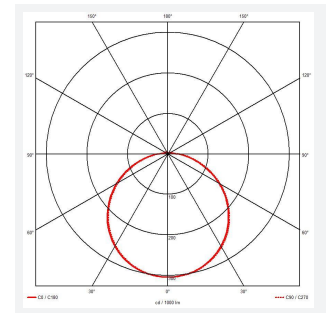

# Mercurial

Mercurial 1 IP54 2CCT Multi Wattage White  
Code: AMER1/1/W/CF/SM3

Category	Bulkheads
Application	Ancillary, Commercial, Education, Healthcare, Hospitality, Outdoor, Retail
Specification	Architectural

## PRODUCT FEATURES

- Utility LED wall/ceiling luminaire suitable for education and commercial applications and ancillary areas
- Corridor function options available for effective reduction in energy consumption
- Clip in gear tray ensures quick installation
- CCT selectable between 3000K and 4000K and power selectable; offering a choice of 2 outputs, in one luminaire (AMER1/1/\*\* only)
- Side conduit entry covers retain sleek appearance when not in use

GENERAL INFORMATION	
Wattage	13W - 20W
Lumens Delivered	1900lm - 2700lm (4000K)
Lm/W	135lm/W (4000K)
Beam Angle	120
CRI	80
CCT	3000/4000K
Input	220-240V
Operating Temp	5°C - 40°C
SDCM	3
Product Weight without Packaging	2.63 kg

TECHNICAL INFORMATION	
Light Source	LED
Colour / Finish	White
IP Rating	IP54
Class Protection	2
Internal / External	Internal
Surface / Recessed / Suspended	Ceiling, Wall
Lumen Depreciation	L70 80,000h
Warranty (Years)	7
CE Mark	Yes
Diameter	370 mm