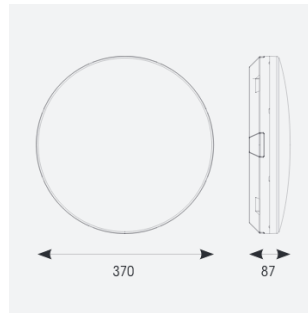

# Mercurial

Mercurial 1 IP54 2CCT Multi Wattage White  
Code: AMER1/1/W/CF/SM3

Category	Bulkheads
Application	Ancillary, Commercial, Education, Healthcare, Hospitality, Outdoor, Retail
Specification	Architectural

## PRODUCT FEATURES

- Utility LED wall/ceiling luminaire suitable for education and commercial applications and ancillary areas
- Corridor function options available for effective reduction in energy consumption
- Clip in gear tray ensures quick installation
- CCT selectable between 3000K and 4000K and power selectable; offering a choice of 2 outputs, in one luminaire (AMER1/1/\*\* only)
- Side conduit entry covers retain sleek appearance when not in use

GENERAL INFORMATION	
Wattage	13W - 20W
Lumens Delivered	1900lm - 2700lm (4000K)
Lm/W	135lm/W (4000K)
Beam Angle	120
CRI	80
CCT	3000/4000K
Input	220/240V
Operating Temp	5°C - 40°C
SDCM	3
Product Weight without Packaging	2.63 kg

TECHNICAL INFORMATION	
Light Source	LED
Colour / Finish	White
IP Rating	IP54
Class Protection	2
Internal / External	Internal
Surface / Recessed / Suspended	Ceiling, Wall
Lumen Depreciation	L70 80,000h
Warranty (Years)	7
CE Mark	Yes
Diameter	370 mm