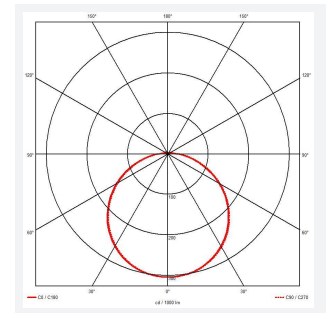

Mercurial

Mercurial 1 IP54 2CCT Multi Wattage White
Code: AMER1/1/W/CF/DM3

Category	Bulkheads
Application	Ancillary, Commercial, Education, Healthcare, Hospitality, Outdoor, Retail
Specification	Architectural

PRODUCT FEATURES

- Utility LED wall/ceiling luminaire suitable for education and commercial applications and ancillary areas
- Corridor function options available for effective reduction in energy consumption
- Clip in gear tray ensures quick installation
- CCT selectable between 3000K and 4000K and power selectable; offering a choice of 2 outputs, in one luminaire (AMER1/1/** only)
- Side conduit entry covers retain sleek appearance when not in use

GENERAL INFORMATION	
Wattage	13W - 20W
Lumens Delivered	1900lm - 2700lm (4000K)
Lm/W	135lm/W (4000K)
Beam Angle	120
CRI	80
CCT	3000/4000K
Input	220/240V
Operating Temp	5°C - 40°C
SDCM	3

TECHNICAL INFORMATION	
Light Source	LED
Colour / Finish	White
IP Rating	IP54
Class Protection	2
Internal / External	Internal
Surface / Recessed / Suspended	Ceiling, Wall
Lumen Depreciation	L70 80,000h
Warranty (Years)	7
CE Mark	Yes
Diameter	370 mm