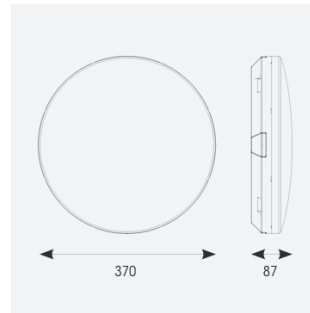

Mercurial

Mercurial 1 IP54 2CCT Multi Wattage White
Code: AMER1/1/W/CF/DM3

Category	Bulkheads
Application	Ancillary, Commercial, Education, Healthcare, Hospitality, Outdoor, Retail
Specification	Architectural

PRODUCT FEATURES

- Utility LED wall/ceiling luminaire suitable for education and commercial applications and ancillary areas
- Corridor function options available for effective reduction in energy consumption
- Clip in gear tray ensures quick installation
- CCT selectable between 3000K and 4000K and power selectable; offering a choice of 2 outputs, in one luminaire (AMER1/1/** only)
- Side conduit entry covers retain sleek appearance when not in use

GENERAL INFORMATION	
Wattage	20W
Lumens Delivered	1900lm - 2700lm (4000K)
Lm/W	135lm/W (4000K)
Beam Angle	120
CRI	80
CCT	3000/4000K
Input	220-240V
Operating Temp	5°C - 40°C
SDCM	3

TECHNICAL INFORMATION	
Light Source	LED
Colour / Finish	White
IP Rating	IP54
Class Protection	2
Internal / External	Internal
Surface / Recessed / Suspended	Ceiling, Wall
Lumen Depreciation	L70 80,000h
Warranty (Years)	7
CE Mark	Yes
Diameter	370 mm