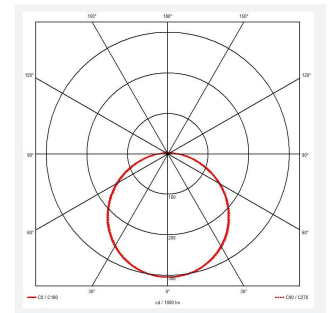

# Mercurial

Mercurial 1 IP54 2CCT Multi Wattage White  
Code: AMER1/1/W/CF/DM3

Category	Bulkheads
Application	Ancillary, Commercial, Education, Healthcare, Hospitality, Outdoor, Retail
Specification	Architectural

## PRODUCT FEATURES

- Utility LED wall/ceiling luminaire suitable for education and commercial applications and ancillary areas
- Corridor function options available for effective reduction in energy consumption
- Clip in gear tray ensures quick installation
- CCT selectable between 3000K and 4000K and power selectable; offering a choice of 2 outputs, in one luminaire (AMER1/1/\*\* only)
- Side conduit entry covers retain sleek appearance when not in use

GENERAL INFORMATION	
Wattage	13W - 20W
Lumens Delivered	1900lm - 2700lm (4000K)
Lm/W	135lm/W (4000K)
Beam Angle	120
CRI	80
CCT	3000/4000K
Input	220-240V
Operating Temp	5°C - 40°C
SDCM	3

TECHNICAL INFORMATION	
Light Source	LED
Colour / Finish	White
IP Rating	IP54
Class Protection	2
Internal / External	Internal
Surface / Recessed / Suspended	Ceiling, Wall
Lumen Depreciation	L70 80,000h
Warranty (Years)	7
CE Mark	Yes
Diameter	370 mm