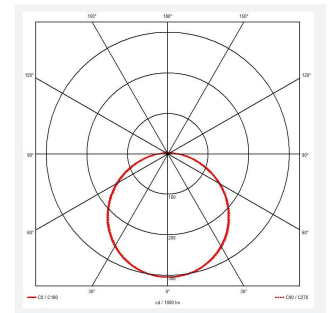

Mercurial

Mercurial 1 IP54 2CCT Multi Wattage White
Code: AMER1/1/W/CF/DM3

Category	Bulkheads
Application	Ancillary, Commercial, Education, Healthcare, Hospitality, Outdoor, Retail
Specification	Architectural

PRODUCT FEATURES

- Utility LED wall/ceiling luminaire suitable for education and commercial applications and ancillary areas
- Corridor function options available for effective reduction in energy consumption
- Clip in gear tray ensures quick installation
- CCT selectable between 3000K and 4000K and power selectable; offering a choice of 2 outputs, in one luminaire (AMER1/1/** only)
- Side conduit entry covers retain sleek appearance when not in use

GENERAL INFORMATION	
Wattage	20W
Lumens Delivered	1900lm - 2700lm (4000K)
Lm/W	135lm/W (4000K)
Beam Angle	120
CRI	80
CCT	3000/4000K
Input	220-240V
Operating Temp	5°C - 40°C
SDCM	3

TECHNICAL INFORMATION	
Light Source	LED
Colour / Finish	White
IP Rating	IP54
Class Protection	2
Internal / External	Internal
Surface / Recessed / Suspended	Ceiling, Wall
Lumen Depreciation	L70 80,000h
Warranty (Years)	7
CE Mark	Yes
Diameter	370 mm