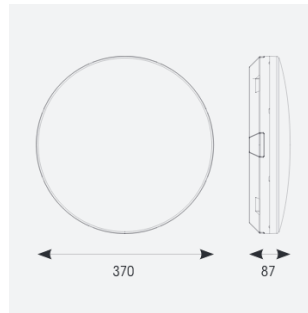

Mercurial

Mercurial 1 IP54 2CCT Multi Wattage White
Code: AMER1/1/W/CF/DM3

Category	Bulkheads
Application	Ancillary, Commercial, Education, Healthcare, Hospitality, Outdoor, Retail
Specification	Architectural

PRODUCT FEATURES

- Utility LED wall/ceiling luminaire suitable for education and commercial applications and ancillary areas
- Corridor function options available for effective reduction in energy consumption
- Clip in gear tray ensures quick installation
- CCT selectable between 3000K and 4000K and power selectable; offering a choice of 2 outputs, in one luminaire (AMER1/1/** only)
- Side conduit entry covers retain sleek appearance when not in use

GENERAL INFORMATION	
Wattage	13W - 20W
Lumens Delivered	1900lm - 2700lm (4000K)
Lm/W	135lm/W (4000K)
Beam Angle	120
CRI	80
CCT	3000/4000K
Input	220/240V
Operating Temp	5°C - 40°C
SDCM	3

TECHNICAL INFORMATION	
Light Source	LED
Colour / Finish	White
IP Rating	IP54
Class Protection	2
Internal / External	Internal
Surface / Recessed / Suspended	Ceiling, Wall
Lumen Depreciation	L70 80,000h
Warranty (Years)	7
CE Mark	Yes
Diameter	370 mm