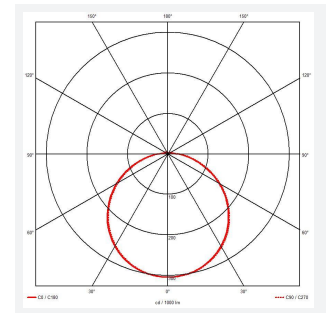

Mercurial

Mercurial 1 IP54 2CCT Multi Wattage Silver
Code: AMER1/1/S

Category	Bulkheads
Application	Ancillary, Commercial, Education, Healthcare, Hospitality, Outdoor, Retail
Specification	Architectural

PRODUCT FEATURES

- Utility LED wall/ceiling luminaire suitable for education and commercial applications and ancillary areas
- Corridor function options available for effective reduction in energy consumption
- Clip in gear tray ensures quick installation
- CCT selectable between 3000K and 4000K and power selectable; offering a choice of 2 outputs, in one luminaire (AMER1/1/** only)
- Side conduit entry covers retain sleek appearance when not in use

GENERAL INFORMATION	
Wattage	13W - 20W
Lumens Delivered	1900lm - 2700lm (4000K)
Lm/W	135lm/W (4000K)
Beam Angle	120
CRI	80
CCT	3000/4000K
Input	220-240V
Operating Temp	-20°C - 40°C
SDCM	3
Product Weight without Packaging	1.21 kg

TECHNICAL INFORMATION	
Light Source	LED
Colour / Finish	Silver
IP Rating	IP54
Class Protection	2
Internal / External	Internal
Surface / Recessed / Suspended	Ceiling, Wall
Lumen Depreciation	L70 80,000h
Warranty (Years)	7
CE Mark	Yes
Diameter	370 mm