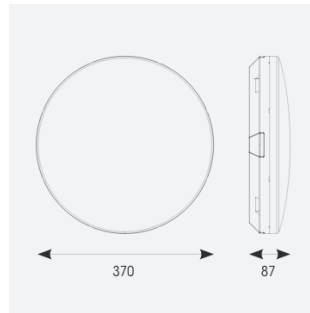

Mercurial

Mercurial 1 IP54 2CCT Multi Wattage Silver
Code: AMER1/1/S

Category	Bulkheads
Application	Ancillary, Commercial, Education, Healthcare, Hospitality, Outdoor, Retail
Specification	Architectural

PRODUCT FEATURES

- Utility LED wall/ceiling luminaire suitable for education and commercial applications and ancillary areas
- Corridor function options available for effective reduction in energy consumption
- Clip in gear tray ensures quick installation
- CCT selectable between 3000K and 4000K and power selectable; offering a choice of 2 outputs, in one luminaire (AMER1/1/** only)
- Side conduit entry covers retain sleek appearance when not in use

GENERAL INFORMATION	
Wattage	13W - 20W
Lumens Delivered	1900lm - 2700lm (4000K)
Lm/W	135lm/W (4000K)
Beam Angle	120
CRI	80
CCT	3000/4000K
Input	220/240V
Operating Temp	-20°C - 40°C
SDCM	3
Product Weight without Packaging	1.21 kg

TECHNICAL INFORMATION	
Light Source	LED
Colour / Finish	Silver
IP Rating	IP54
Class Protection	2
Internal / External	Internal
Surface / Recessed / Suspended	Ceiling, Wall
Lumen Depreciation	L70 80,000h
Warranty (Years)	7
CE Mark	Yes
Diameter	370 mm