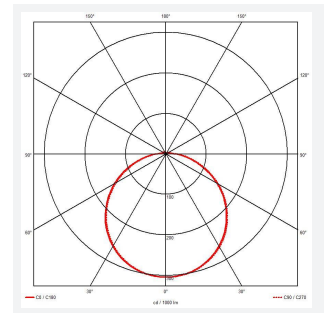

Mercurial

Mercurial 1 IP54 2CCT Multi Wattage Silver
Code: AMER1/1/S

Category	Bulkheads
Application	Ancillary, Commercial, Education, Healthcare, Hospitality, Outdoor, Retail
Specification	Architectural

PRODUCT FEATURES

- Utility LED wall/ceiling luminaire suitable for education and commercial applications and ancillary areas
- Corridor function options available for effective reduction in energy consumption
- Clip in gear tray ensures quick installation
- CCT selectable between 3000K and 4000K and power selectable; offering a choice of 2 outputs, in one luminaire (AMER1/1/** only)
- Side conduit entry covers retain sleek appearance when not in use

GENERAL INFORMATION	
Wattage	13W - 20W
Lumens Delivered	1900lm - 2700lm (4000K)
Lm/W	135lm/W (4000K)
Beam Angle	120
CRI	80
CCT	3000/4000K
Input	220/240V
Operating Temp	-20°C - 40°C
SDCM	3
Product Weight without Packaging	1.21 kg

TECHNICAL INFORMATION	
Light Source	LED
Colour / Finish	Silver
IP Rating	IP54
Class Protection	2
Internal / External	Internal
Surface / Recessed / Suspended	Ceiling, Wall
Lumen Depreciation	L70 80,000h
Warranty (Years)	7
CE Mark	Yes
Diameter	370 mm