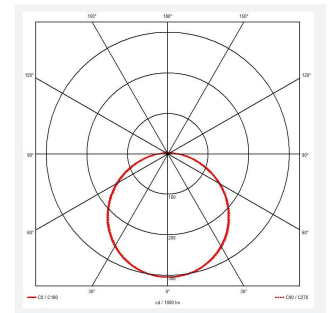

Mercurial

Mercurial 1 IP54 2CCT Multi Wattage Silver
Code: AMER1/1/S

Category	Bulkheads
Application	Ancillary, Commercial, Education, Healthcare, Hospitality, Outdoor, Retail
Specification	Architectural

PRODUCT FEATURES

- Utility LED wall/ceiling luminaire suitable for education and commercial applications and ancillary areas
- Corridor function options available for effective reduction in energy consumption
- Clip in gear tray ensures quick installation
- CCT selectable between 3000K and 4000K and power selectable; offering a choice of 2 outputs, in one luminaire (AMER1/1/** only)
- Side conduit entry covers retain sleek appearance when not in use

GENERAL INFORMATION	
Wattage	13W - 20W
Lumens Delivered	1900lm - 2700lm (4000K)
Lm/W	135lm/W (4000K)
Beam Angle	120
CRI	80
CCT	3000/4000K
Input	220-240V
Operating Temp	-20°C - 40°C
SDCM	3
Product Weight without Packaging	1.21 kg

TECHNICAL INFORMATION	
Light Source	LED
Colour / Finish	Silver
IP Rating	IP54
Class Protection	2
Internal / External	Internal
Surface / Recessed / Suspended	Ceiling, Wall
Lumen Depreciation	L70 80,000h
Warranty (Years)	7
CE Mark	Yes
Diameter	370 mm