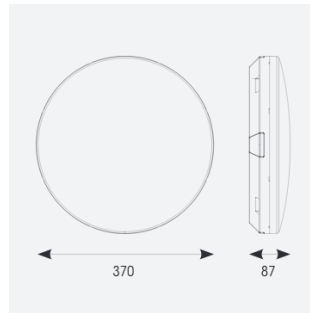

Mercurial

Mercurial 1 IP54 2CCT Multi Wattage Silver
Code: AMER1/1/S

Category	Bulkheads
Application	Ancillary, Commercial, Education, Healthcare, Hospitality, Outdoor, Retail
Specification	Architectural

PRODUCT FEATURES

- Utility LED wall/ceiling luminaire suitable for education and commercial applications and ancillary areas
- Corridor function options available for effective reduction in energy consumption
- Clip in gear tray ensures quick installation
- CCT selectable between 3000K and 4000K and power selectable; offering a choice of 2 outputs, in one luminaire (AMER1/1/** only)
- Side conduit entry covers retain sleek appearance when not in use

GENERAL INFORMATION	
Wattage	13W - 20W
Lumens Delivered	1900lm - 2700lm (4000K)
Lm/W	135lm/W (4000K)
Beam Angle	120
CRI	80
CCT	3000/4000K
Input	220-240V
Operating Temp	-20°C - 40°C
SDCM	3
Product Weight without Packaging	1.21 kg

TECHNICAL INFORMATION	
Light Source	LED
Colour / Finish	Silver
IP Rating	IP54
Class Protection	2
Internal / External	Internal
Surface / Recessed / Suspended	Ceiling, Wall
Lumen Depreciation	L70 80,000h
Warranty (Years)	7
CE Mark	Yes
Diameter	370 mm