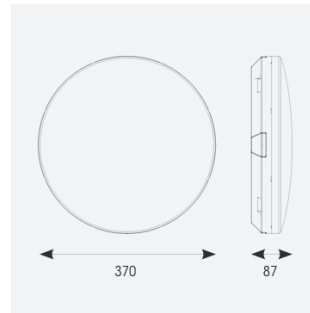

Mercurial

Mercurial 1 IP54 2CCT Multi Wattage Silver
Code: AMER1/1/S

Category	Bulkheads
Application	Ancillary, Commercial, Education, Healthcare, Hospitality, Outdoor, Retail
Specification	Architectural

PRODUCT FEATURES

- Utility LED wall/ceiling luminaire suitable for education and commercial applications and ancillary areas
- Corridor function options available for effective reduction in energy consumption
- Clip in gear tray ensures quick installation
- CCT selectable between 3000K and 4000K and power selectable; offering a choice of 2 outputs, in one luminaire (AMER1/1/** only)
- Side conduit entry covers retain sleek appearance when not in use

GENERAL INFORMATION	
Wattage	13W - 20W
Lumens Delivered	1900lm - 2700lm (4000K)
Lm/W	135lm/W (4000K)
Beam Angle	120
CRI	80
CCT	3000/4000K
Input	220-240V
Operating Temp	-20°C - 40°C
SDCM	3
Product Weight without Packaging	1.21 kg

TECHNICAL INFORMATION	
Light Source	LED
Colour / Finish	Silver
IP Rating	IP54
Class Protection	2
Internal / External	Internal
Surface / Recessed / Suspended	Ceiling, Wall
Lumen Depreciation	L70 80,000h
Warranty (Years)	7
CE Mark	Yes
Diameter	370 mm