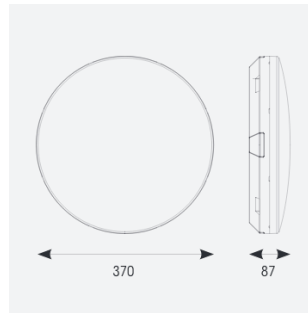

Mercurial

Mercurial 1 IP54 2CCT Multi Wattage Silver Self-Code: AMER1/1/S/SM3

Category	Bulkheads
Application	Ancillary, Commercial, Education, Healthcare, Hospitality, Outdoor, Retail
Specification	Architectural

PRODUCT FEATURES

- Utility LED wall/ceiling luminaire suitable for education and commercial applications and ancillary areas
- Corridor function options available for effective reduction in energy consumption
- Clip in gear tray ensures quick installation
- CCT selectable between 3000K and 4000K and power selectable; offering a choice of 2 outputs, in one luminaire (AMER1/1/** only)
- Side conduit entry covers retain sleek appearance when not in use

GENERAL INFORMATION	
Wattage	13W - 20W
Lumens Delivered	1900lm - 2700lm (4000K)
Lm/W	135lm/W (4000K)
Beam Angle	120
CRI	80
CCT	3000/4000K
Input	220/240V
Operating Temp	5°C - 40°C
SDCM	3
Product Weight without Packaging	1.261 kg

TECHNICAL INFORMATION	
Light Source	LED
Colour / Finish	Silver
IP Rating	IP54
Class Protection	2
Internal / External	Internal
Surface / Recessed / Suspended	Ceiling, Wall
Lumen Depreciation	L70 80,000h
Warranty (Years)	7
CE Mark	Yes
Diameter	370 mm