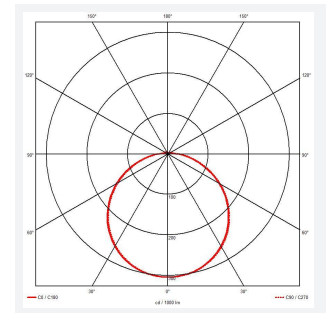

Mercurial

Mercurial 1 IP54 2CCT Multi Wattage Silver Self-Code: AMER1/1/S/SM3

Category	Bulkheads
Application	Ancillary, Commercial, Education, Healthcare, Hospitality, Outdoor, Retail
Specification	Architectural

PRODUCT FEATURES

- Utility LED wall/ceiling luminaire suitable for education and commercial applications and ancillary areas
- Corridor function options available for effective reduction in energy consumption
- Clip in gear tray ensures quick installation
- CCT selectable between 3000K and 4000K and power selectable; offering a choice of 2 outputs, in one luminaire (AMER1/1/** only)
- Side conduit entry covers retain sleek appearance when not in use

GENERAL INFORMATION	
Wattage	13W - 20W
Lumens Delivered	1900lm - 2700lm (4000K)
Lm/W	135lm/W (4000K)
Beam Angle	120
CRI	80
CCT	3000/4000K
Input	220/240V
Operating Temp	5°C - 40°C
SDCM	3
Product Weight without Packaging	1.261 kg

TECHNICAL INFORMATION	
Light Source	LED
Colour / Finish	Silver
IP Rating	IP54
Class Protection	2
Internal / External	Internal
Surface / Recessed / Suspended	Ceiling, Wall
Lumen Depreciation	L70 80,000h
Warranty (Years)	7
CE Mark	Yes
Diameter	370 mm