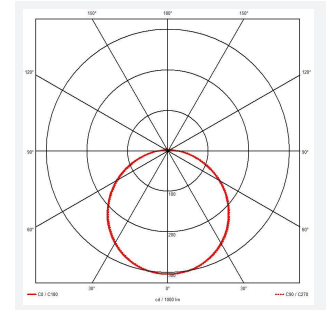

Mercurial

Mercurial 1 IP54 2CCT Multi Wattage Silver Self-Code: AMER1/1/S/SM3

Category	Bulkheads
Application	Ancillary, Commercial, Education, Healthcare, Hospitality, Outdoor, Retail
Specification	Architectural

PRODUCT FEATURES

- Utility LED wall/ceiling luminaire suitable for education and commercial applications and ancillary areas
- Corridor function options available for effective reduction in energy consumption
- Clip in gear tray ensures quick installation
- CCT selectable between 3000K and 4000K and power selectable; offering a choice of 2 outputs, in one luminaire (AMER1/1/** only)
- Side conduit entry covers retain sleek appearance when not in use

GENERAL INFORMATION	
Wattage	13W - 20W
Lumens Delivered	1900lm - 2700lm (4000K)
Lm/W	135lm/W (4000K)
Beam Angle	120
CRI	80
CCT	3000/4000K
Input	220-240V
Operating Temp	5°C - 40°C
SDCM	3
Product Weight without Packaging	1.261 kg

TECHNICAL INFORMATION	
Light Source	LED
Colour / Finish	Silver
IP Rating	IP54
Class Protection	2
Internal / External	Internal
Surface / Recessed / Suspended	Ceiling, Wall
Lumen Depreciation	L70 80,000h
Warranty (Years)	7
CE Mark	Yes
Diameter	370 mm