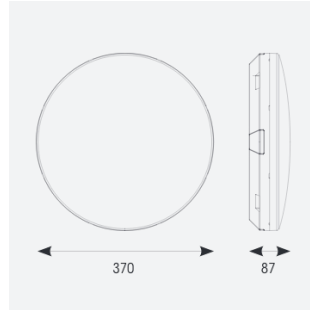

Mercurial

Mercurial 1 IP54 2CCT Multi Wattage Silver Self-Code: AMER1/1/S/SM3

Category	Bulkheads
Application	Ancillary, Commercial, Education, Healthcare, Hospitality, Outdoor, Retail
Specification	Architectural

PRODUCT FEATURES

- Utility LED wall/ceiling luminaire suitable for education and commercial applications and ancillary areas
- Corridor function options available for effective reduction in energy consumption
- Clip in gear tray ensures quick installation
- CCT selectable between 3000K and 4000K and power selectable; offering a choice of 2 outputs, in one luminaire (AMER1/1/** only)
- Side conduit entry covers retain sleek appearance when not in use

GENERAL INFORMATION	
Wattage	13W - 20W
Lumens Delivered	1900lm - 2700lm (4000K)
Lm/W	135lm/W (4000K)
Beam Angle	120
CRI	80
CCT	3000/4000K
Input	220-240V
Operating Temp	5°C - 40°C
SDCM	3
Product Weight without Packaging	1.261 kg

TECHNICAL INFORMATION	
Light Source	LED
Colour / Finish	Silver
IP Rating	IP54
Class Protection	2
Internal / External	Internal
Surface / Recessed / Suspended	Ceiling, Wall
Lumen Depreciation	L70 80,000h
Warranty (Years)	7
CE Mark	Yes
Diameter	370 mm