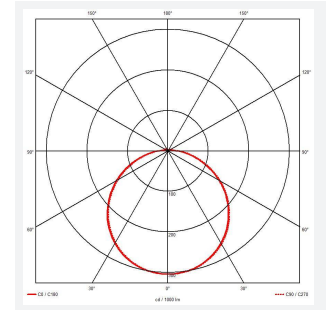

# Mercurial

Mercurial 1 IP54 2CCT Multi Wattage Silver OCTO  
Code: AMER1/1/S/OCTO

<b>Category</b>	Bulkheads
<b>Application</b>	Ancillary, Commercial, Education, Healthcare, Hospitality, Outdoor, Retail
<b>Specification</b>	Architectural

## PRODUCT FEATURES

- Utility LED wall/ceiling luminaire suitable for education and commercial applications and ancillary areas
- Corridor function options available for effective reduction in energy consumption
- Clip in gear tray ensures quick installation
- CCT selectable between 3000K and 4000K and power selectable; offering a choice of 2 outputs, in one luminaire (AMER1/1/\*\* only)
- Side conduit entry covers retain sleek appearance when not in use

GENERAL INFORMATION	
Wattage	20W
Lumens Delivered	1900lm - 2700lm (4000K)
Lm/W	135lm/W (4000K)
Beam Angle	120
CRI	80
CCT	3000/4000K
Input	220-240V
Operating Temp	-20°C - 40°C
SDCM	3
Product Weight without Packaging	1.261 kg

TECHNICAL INFORMATION	
Light Source	LED
Colour / Finish	Silver
IP Rating	IP54
Class Protection	2
Internal / External	Internal
Surface / Recessed / Suspended	Ceiling, Wall
Lumen Depreciation	L70 80,000h
Warranty (Years)	7
CE Mark	Yes
Diameter	370 mm