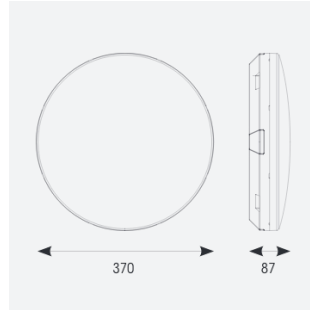

Mercurial

Mercurial 1 IP54 2CCT Multi Wattage Silver OCTO
Code: AMER1/1/S/OCTO

Category	Bulkheads
Application	Ancillary, Commercial, Education, Healthcare, Hospitality, Outdoor, Retail
Specification	Architectural

PRODUCT FEATURES

- Utility LED wall/ceiling luminaire suitable for education and commercial applications and ancillary areas
- Corridor function options available for effective reduction in energy consumption
- Clip in gear tray ensures quick installation
- CCT selectable between 3000K and 4000K and power selectable; offering a choice of 2 outputs, in one luminaire (AMER1/1/** only)
- Side conduit entry covers retain sleek appearance when not in use

GENERAL INFORMATION	
Wattage	13W - 20W
Lumens Delivered	1900lm - 2700lm (4000K)
Lm/W	135lm/W (4000K)
Beam Angle	120
CRI	80
CCT	3000/4000K
Input	220-240V
Operating Temp	-20°C - 40°C
SDCM	3
Product Weight without Packaging	1.261 kg

TECHNICAL INFORMATION	
Light Source	LED
Colour / Finish	Silver
IP Rating	IP54
Class Protection	2
Internal / External	Internal
Surface / Recessed / Suspended	Ceiling, Wall
Lumen Depreciation	L70 80,000h
Warranty (Years)	7
CE Mark	Yes
Diameter	370 mm