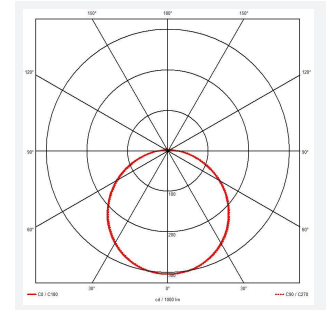

Mercurial

Mercurial 1 IP54 2CCT Multi Wattage Silver OCTO
Code: AMER1/1/S/OCTO

Category	Bulkheads
Application	Ancillary, Commercial, Education, Healthcare, Hospitality, Outdoor, Retail
Specification	Architectural

PRODUCT FEATURES

- Utility LED wall/ceiling luminaire suitable for education and commercial applications and ancillary areas
- Corridor function options available for effective reduction in energy consumption
- Clip in gear tray ensures quick installation
- CCT selectable between 3000K and 4000K and power selectable; offering a choice of 2 outputs, in one luminaire (AMER1/1/** only)
- Side conduit entry covers retain sleek appearance when not in use

GENERAL INFORMATION	
Wattage	13W - 20W
Lumens Delivered	1900lm - 2700lm (4000K)
Lm/W	135lm/W (4000K)
Beam Angle	120
CRI	80
CCT	3000/4000K
Input	220/240V
Operating Temp	-20°C - 40°C
SDCM	3
Product Weight without Packaging	1.261 kg

TECHNICAL INFORMATION	
Light Source	LED
Colour / Finish	Silver
IP Rating	IP54
Class Protection	2
Internal / External	Internal
Surface / Recessed / Suspended	Ceiling, Wall
Lumen Depreciation	L70 80,000h
Warranty (Years)	7
CE Mark	Yes
Diameter	370 mm