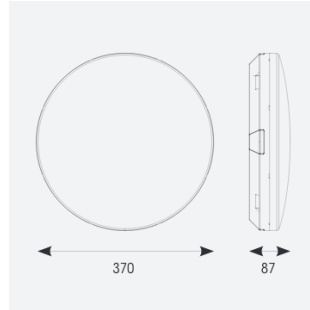

# Mercurial

Mercurial 1 IP54 2CCT Multi Wattage Silver OCTO  
Code: AMER1/1/S/OCTO

<b>Category</b>	Bulkheads
<b>Application</b>	Ancillary, Commercial, Education, Healthcare, Hospitality, Outdoor, Retail
<b>Specification</b>	Architectural

## PRODUCT FEATURES

- Utility LED wall/ceiling luminaire suitable for education and commercial applications and ancillary areas
- Corridor function options available for effective reduction in energy consumption
- Clip in gear tray ensures quick installation
- CCT selectable between 3000K and 4000K and power selectable; offering a choice of 2 outputs, in one luminaire (AMER1/1/\*\* only)
- Side conduit entry covers retain sleek appearance when not in use

GENERAL INFORMATION	
Wattage	20W
Lumens Delivered	1900lm - 2700lm (4000K)
Lm/W	135lm/W (4000K)
Beam Angle	120
CRI	80
CCT	3000/4000K
Input	220-240V
Operating Temp	-20°C - 40°C
SDCM	3
Product Weight without Packaging	1.261 kg

TECHNICAL INFORMATION	
Light Source	LED
Colour / Finish	Silver
IP Rating	IP54
Class Protection	2
Internal / External	Internal
Surface / Recessed / Suspended	Ceiling, Wall
Lumen Depreciation	L70 80,000h
Warranty (Years)	7
CE Mark	Yes
Diameter	370 mm