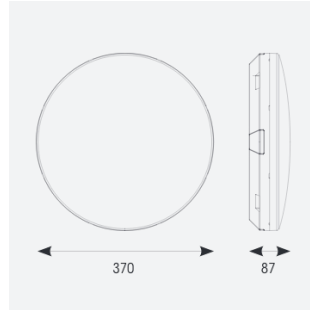

Mercurial

Mercurial 1 IP54 2CCT Multi Wattage Silver OCTO
Code: AMER1/1/S/OCTO

Category	Bulkheads
Application	Ancillary, Commercial, Education, Healthcare, Hospitality, Outdoor, Retail
Specification	Architectural

PRODUCT FEATURES

- Utility LED wall/ceiling luminaire suitable for education and commercial applications and ancillary areas
- Corridor function options available for effective reduction in energy consumption
- Clip in gear tray ensures quick installation
- CCT selectable between 3000K and 4000K and power selectable; offering a choice of 2 outputs, in one luminaire (AMER1/1/** only)
- Side conduit entry covers retain sleek appearance when not in use

GENERAL INFORMATION	
Wattage	13W - 20W
Lumens Delivered	1900lm - 2700lm (4000K)
Lm/W	135lm/W (4000K)
Beam Angle	120
CRI	80
CCT	3000/4000K
Input	220/240V
Operating Temp	-20°C - 40°C
SDCM	3
Product Weight without Packaging	1.261 kg

TECHNICAL INFORMATION	
Light Source	LED
Colour / Finish	Silver
IP Rating	IP54
Class Protection	2
Internal / External	Internal
Surface / Recessed / Suspended	Ceiling, Wall
Lumen Depreciation	L70 80,000h
Warranty (Years)	7
CE Mark	Yes
Diameter	370 mm