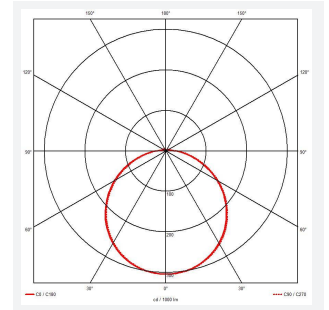

Mercurial

Mercurial 1 IP54 2CCT Multi Wattage Silver OCTO
Code: AMER1/1/S/OCTO

Category	Bulkheads
Application	Ancillary, Commercial, Education, Healthcare, Hospitality, Outdoor, Retail
Specification	Architectural

PRODUCT FEATURES

- Utility LED wall/ceiling luminaire suitable for education and commercial applications and ancillary areas
- Corridor function options available for effective reduction in energy consumption
- Clip in gear tray ensures quick installation
- CCT selectable between 3000K and 4000K and power selectable; offering a choice of 2 outputs, in one luminaire (AMER1/1/** only)
- Side conduit entry covers retain sleek appearance when not in use

GENERAL INFORMATION	
Wattage	13W - 20W
Lumens Delivered	1900lm - 2700lm (4000K)
Lm/W	135lm/W (4000K)
Beam Angle	120
CRI	80
CCT	3000/4000K
Input	220-240V
Operating Temp	-20°C - 40°C
SDCM	3
Product Weight without Packaging	1.261 kg

TECHNICAL INFORMATION	
Light Source	LED
Colour / Finish	Silver
IP Rating	IP54
Class Protection	2
Internal / External	Internal
Surface / Recessed / Suspended	Ceiling, Wall
Lumen Depreciation	L70 80,000h
Warranty (Years)	7
CE Mark	Yes
Diameter	370 mm