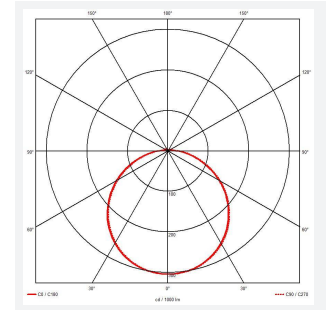

Mercurial

Mercurial 1 IP54 2CCT Multi Wattage Silver OCTO
Code: AMER1/1/S/OCTO/SM3

Category	Bulkheads
Application	Ancillary, Commercial, Education, Healthcare, Hospitality, Outdoor, Retail
Specification	Architectural

PRODUCT FEATURES

- Utility LED wall/ceiling luminaire suitable for education and commercial applications and ancillary areas
- Corridor function options available for effective reduction in energy consumption
- Clip in gear tray ensures quick installation
- CCT selectable between 3000K and 4000K and power selectable; offering a choice of 2 outputs, in one luminaire (AMER1/1/** only)
- Side conduit entry covers retain sleek appearance when not in use

GENERAL INFORMATION	
Wattage	13W - 20W
Lumens Delivered	1900lm - 2700lm (4000K)
Lm/W	135lm/W (4000K)
Beam Angle	120
CRI	80
CCT	3000/4000K
Input	220/240V
Operating Temp	5°C - 40°C
SDCM	3

TECHNICAL INFORMATION	
Light Source	LED
Colour / Finish	Silver
IP Rating	IP54
Class Protection	2
Internal / External	Internal
Surface / Recessed / Suspended	Ceiling, Wall
Lumen Depreciation	L70 80,000h
Warranty (Years)	7
CE Mark	Yes
Diameter	370 mm