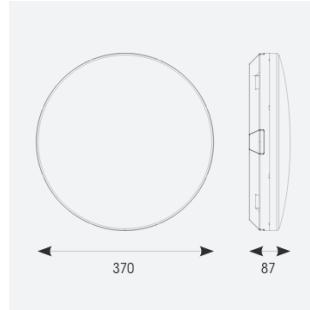

Mercurial

Mercurial 1 IP54 2CCT Multi Wattage Silver OCTO
Code: AMER1/1/S/OCTO/SM3

Category	Bulkheads
Application	Ancillary, Commercial, Education, Healthcare, Hospitality, Outdoor, Retail
Specification	Architectural

PRODUCT FEATURES

- Utility LED wall/ceiling luminaire suitable for education and commercial applications and ancillary areas
- Corridor function options available for effective reduction in energy consumption
- Clip in gear tray ensures quick installation
- CCT selectable between 3000K and 4000K and power selectable; offering a choice of 2 outputs, in one luminaire (AMER1/1/** only)
- Side conduit entry covers retain sleek appearance when not in use

GENERAL INFORMATION	
Wattage	13W - 20W
Lumens Delivered	1900lm - 2700lm (4000K)
Lm/W	135lm/W (4000K)
Beam Angle	120
CRI	80
CCT	3000/4000K
Input	220/240V
Operating Temp	5°C - 40°C
SDCM	3

TECHNICAL INFORMATION	
Light Source	LED
Colour / Finish	Silver
IP Rating	IP54
Class Protection	2
Internal / External	Internal
Surface / Recessed / Suspended	Ceiling, Wall
Lumen Depreciation	L70 80,000h
Warranty (Years)	7
CE Mark	Yes
Diameter	370 mm