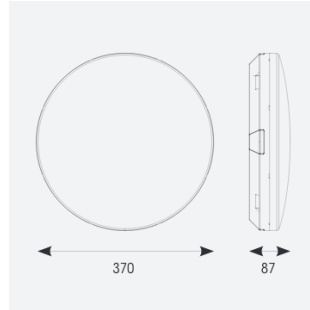

Mercurial

Mercurial 1 IP54 2CCT Multi Wattage Silver OCTO
Code: AMER1/1/S/OCTO/DM3

Category	Bulkheads
Application	Ancillary, Commercial, Education, Healthcare, Hospitality, Outdoor, Retail
Specification	Architectural

PRODUCT FEATURES

- Utility LED wall/ceiling luminaire suitable for education and commercial applications and ancillary areas
- Corridor function options available for effective reduction in energy consumption
- Clip in gear tray ensures quick installation
- CCT selectable between 3000K and 4000K and power selectable; offering a choice of 2 outputs, in one luminaire (AMER1/1/** only)
- Side conduit entry covers retain sleek appearance when not in use

GENERAL INFORMATION	
Wattage	13W - 20W
Lumens Delivered	1900lm - 2700lm (4000K)
Lm/W	135lm/W (4000K)
Beam Angle	120
CRI	80
CCT	3000/4000K
Input	220-240V
Operating Temp	5°C - 40°C
SDCM	3

TECHNICAL INFORMATION	
Light Source	LED
Colour / Finish	Silver
IP Rating	IP54
Class Protection	2
Internal / External	Internal
Surface / Recessed / Suspended	Ceiling, Wall
Lumen Depreciation	L70 80,000h
Warranty (Years)	7
CE Mark	Yes
Diameter	370 mm