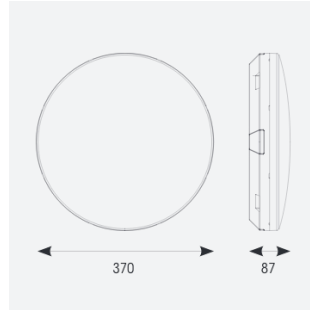

Mercurial

Mercurial 1 IP54 2CCT Multi Wattage Silver OCTO
Code: AMER1/1/S/OCTO/DM3

Category	Bulkheads
Application	Ancillary, Commercial, Education, Healthcare, Hospitality, Outdoor, Retail
Specification	Architectural

PRODUCT FEATURES

- Utility LED wall/ceiling luminaire suitable for education and commercial applications and ancillary areas
- Corridor function options available for effective reduction in energy consumption
- Clip in gear tray ensures quick installation
- CCT selectable between 3000K and 4000K and power selectable; offering a choice of 2 outputs, in one luminaire (AMER1/1/** only)
- Side conduit entry covers retain sleek appearance when not in use

GENERAL INFORMATION	
Wattage	20W
Lumens Delivered	1900lm - 2700lm (4000K)
Lm/W	135lm/W (4000K)
Beam Angle	120
CRI	80
CCT	3000/4000K
Input	220-240V
Operating Temp	5°C - 40°C
SDCM	3

TECHNICAL INFORMATION	
Light Source	LED
Colour / Finish	Silver
IP Rating	IP54
Class Protection	2
Internal / External	Internal
Surface / Recessed / Suspended	Ceiling, Wall
Lumen Depreciation	L70 80,000h
Warranty (Years)	7
CE Mark	Yes
Diameter	370 mm