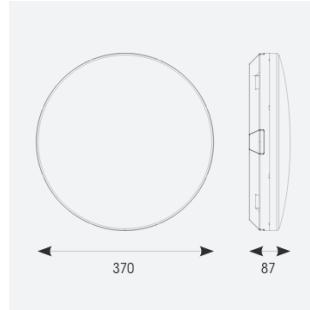

Mercurial

Mercurial 1 IP54 2CCT Multi Wattage Silver OCTO
Code: AMER1/1/S/OCTO/DM3

Category	Bulkheads
Application	Ancillary, Commercial, Education, Healthcare, Hospitality, Outdoor, Retail
Specification	Architectural

PRODUCT FEATURES

- Utility LED wall/ceiling luminaire suitable for education and commercial applications and ancillary areas
- Corridor function options available for effective reduction in energy consumption
- Clip in gear tray ensures quick installation
- CCT selectable between 3000K and 4000K and power selectable; offering a choice of 2 outputs, in one luminaire (AMER1/1/** only)
- Side conduit entry covers retain sleek appearance when not in use

GENERAL INFORMATION	
Wattage	13W - 20W
Lumens Delivered	1900lm - 2700lm (4000K)
Lm/W	135lm/W (4000K)
Beam Angle	120
CRI	80
CCT	3000/4000K
Input	220/240V
Operating Temp	5°C - 40°C
SDCM	3

TECHNICAL INFORMATION	
Light Source	LED
Colour / Finish	Silver
IP Rating	IP54
Class Protection	2
Internal / External	Internal
Surface / Recessed / Suspended	Ceiling, Wall
Lumen Depreciation	L70 80,000h
Warranty (Years)	7
CE Mark	Yes
Diameter	370 mm