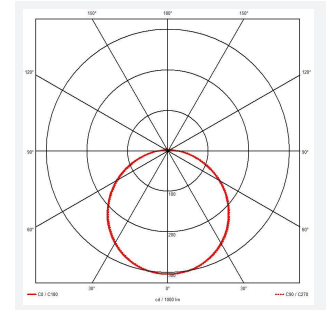

Mercurial

Mercurial 1 IP54 2CCT Multi Wattage Silver OCTO
Code: AMER1/1/S/OCTO/DM3

Category	Bulkheads
Application	Ancillary, Commercial, Education, Healthcare, Hospitality, Outdoor, Retail
Specification	Architectural

PRODUCT FEATURES

- Utility LED wall/ceiling luminaire suitable for education and commercial applications and ancillary areas
- Corridor function options available for effective reduction in energy consumption
- Clip in gear tray ensures quick installation
- CCT selectable between 3000K and 4000K and power selectable; offering a choice of 2 outputs, in one luminaire (AMER1/1/** only)
- Side conduit entry covers retain sleek appearance when not in use

GENERAL INFORMATION	
Wattage	20W
Lumens Delivered	1900lm - 2700lm (4000K)
Lm/W	135lm/W (4000K)
Beam Angle	120
CRI	80
CCT	3000/4000K
Input	220-240V
Operating Temp	5°C - 40°C
SDCM	3

TECHNICAL INFORMATION	
Light Source	LED
Colour / Finish	Silver
IP Rating	IP54
Class Protection	2
Internal / External	Internal
Surface / Recessed / Suspended	Ceiling, Wall
Lumen Depreciation	L70 80,000h
Warranty (Years)	7
CE Mark	Yes
Diameter	370 mm