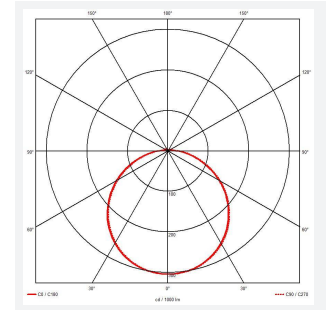

Mercurial

Mercurial 1 IP54 2CCT Multi Wattage Silver OCTO
Code: AMER1/1/S/OCTO/DM3

Category	Bulkheads
Application	Ancillary, Commercial, Education, Healthcare, Hospitality, Outdoor, Retail
Specification	Architectural

PRODUCT FEATURES

- Utility LED wall/ceiling luminaire suitable for education and commercial applications and ancillary areas
- Corridor function options available for effective reduction in energy consumption
- Clip in gear tray ensures quick installation
- CCT selectable between 3000K and 4000K and power selectable; offering a choice of 2 outputs, in one luminaire (AMER1/1/** only)
- Side conduit entry covers retain sleek appearance when not in use

GENERAL INFORMATION	
Wattage	13W - 20W
Lumens Delivered	1900lm - 2700lm (4000K)
Lm/W	135lm/W (4000K)
Beam Angle	120
CRI	80
CCT	3000/4000K
Input	220/240V
Operating Temp	5°C - 40°C
SDCM	3

TECHNICAL INFORMATION	
Light Source	LED
Colour / Finish	Silver
IP Rating	IP54
Class Protection	2
Internal / External	Internal
Surface / Recessed / Suspended	Ceiling, Wall
Lumen Depreciation	L70 80,000h
Warranty (Years)	7
CE Mark	Yes
Diameter	370 mm