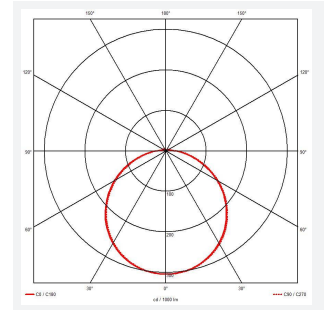

Mercurial

Mercurial 1 IP54 2CCT Multi Wattage Silver OCTO
Code: AMER1/1/S/OCTO/DM3

Category	Bulkheads
Application	Ancillary, Commercial, Education, Healthcare, Hospitality, Outdoor, Retail
Specification	Architectural

PRODUCT FEATURES

- Utility LED wall/ceiling luminaire suitable for education and commercial applications and ancillary areas
- Corridor function options available for effective reduction in energy consumption
- Clip in gear tray ensures quick installation
- CCT selectable between 3000K and 4000K and power selectable; offering a choice of 2 outputs, in one luminaire (AMER1/1/** only)
- Side conduit entry covers retain sleek appearance when not in use

GENERAL INFORMATION	
Wattage	13W - 20W
Lumens Delivered	1900lm - 2700lm (4000K)
Lm/W	135lm/W (4000K)
Beam Angle	120
CRI	80
CCT	3000/4000K
Input	220-240V
Operating Temp	5°C - 40°C
SDCM	3

TECHNICAL INFORMATION	
Light Source	LED
Colour / Finish	Silver
IP Rating	IP54
Class Protection	2
Internal / External	Internal
Surface / Recessed / Suspended	Ceiling, Wall
Lumen Depreciation	L70 80,000h
Warranty (Years)	7
CE Mark	Yes
Diameter	370 mm