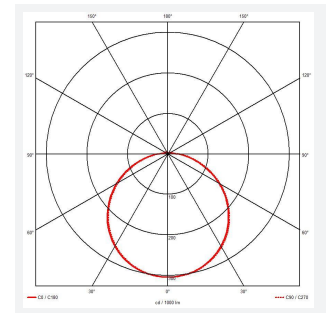

Mercurial

Mercurial 1 IP54 2CCT Multi Wattage Silver
Code: AMER1/1/S/MWS

Category	Bulkheads
Application	Ancillary, Commercial, Education, Healthcare, Hospitality, Outdoor, Retail
Specification	Architectural

PRODUCT FEATURES

- Utility LED wall/ceiling luminaire suitable for education and commercial applications and ancillary areas
- Corridor function options available for effective reduction in energy consumption
- Clip in gear tray ensures quick installation
- CCT selectable between 3000K and 4000K and power selectable; offering a choice of 2 outputs, in one luminaire (AMER1/1/** only)
- Side conduit entry covers retain sleek appearance when not in use

GENERAL INFORMATION	
Wattage	13W - 20W
Lumens Delivered	1900lm - 2700lm (4000K)
Lm/W	135lm/W (4000K)
Beam Angle	120
CRI	80
CCT	3000/4000K
Input	220-240V
Operating Temp	-20°C - 40°C
SDCM	3
Product Weight without Packaging	2.454 kg

TECHNICAL INFORMATION	
Light Source	LED
Colour / Finish	Silver
IP Rating	IP54
Class Protection	2
Internal / External	Internal
Surface / Recessed / Suspended	Ceiling, Wall
Lumen Depreciation	L70 80,000h
Warranty (Years)	7
CE Mark	Yes
Diameter	370 mm