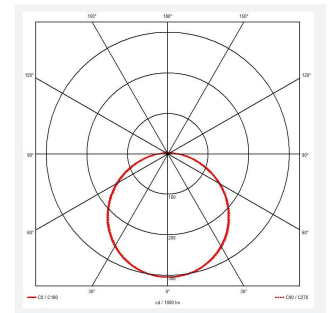

Mercurial

Mercurial 1 IP54 2CCT Multi Wattage Silver
Code: AMER1/1/S/MWS

Category	Bulkheads
Application	Ancillary, Commercial, Education, Healthcare, Hospitality, Outdoor, Retail
Specification	Architectural

PRODUCT FEATURES

- Utility LED wall/ceiling luminaire suitable for education and commercial applications and ancillary areas
- Corridor function options available for effective reduction in energy consumption
- Clip in gear tray ensures quick installation
- CCT selectable between 3000K and 4000K and power selectable; offering a choice of 2 outputs, in one luminaire (AMER1/1/** only)
- Side conduit entry covers retain sleek appearance when not in use

GENERAL INFORMATION	
Wattage	13W - 20W
Lumens Delivered	1900lm - 2700lm (4000K)
Lm/W	135lm/W (4000K)
Beam Angle	120
CRI	80
CCT	3000/4000K
Input	220/240V
Operating Temp	-20°C - 40°C
SDCM	3
Product Weight without Packaging	2.454 kg

TECHNICAL INFORMATION	
Light Source	LED
Colour / Finish	Silver
IP Rating	IP54
Class Protection	2
Internal / External	Internal
Surface / Recessed / Suspended	Ceiling, Wall
Lumen Depreciation	L70 80,000h
Warranty (Years)	7
CE Mark	Yes
Diameter	370 mm