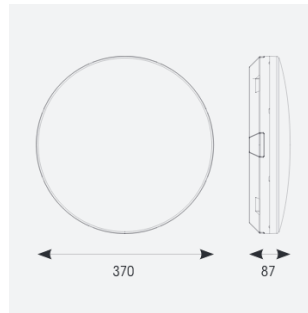

Mercurial

Mercurial 1 IP54 2CCT Multi Wattage Silver
Code: AMER1/1/S/MWS

Category	Bulkheads
Application	Ancillary, Commercial, Education, Healthcare, Hospitality, Outdoor, Retail
Specification	Architectural

PRODUCT FEATURES

- Utility LED wall/ceiling luminaire suitable for education and commercial applications and ancillary areas
- Corridor function options available for effective reduction in energy consumption
- Clip in gear tray ensures quick installation
- CCT selectable between 3000K and 4000K and power selectable; offering a choice of 2 outputs, in one luminaire (AMER1/1/** only)
- Side conduit entry covers retain sleek appearance when not in use

GENERAL INFORMATION	
Wattage	13W - 20W
Lumens Delivered	1900lm - 2700lm (4000K)
Lm/W	135lm/W (4000K)
Beam Angle	120
CRI	80
CCT	3000/4000K
Input	220-240V
Operating Temp	-20°C - 40°C
SDCM	3
Product Weight without Packaging	2.454 kg

TECHNICAL INFORMATION	
Light Source	LED
Colour / Finish	Silver
IP Rating	IP54
Class Protection	2
Internal / External	Internal
Surface / Recessed / Suspended	Ceiling, Wall
Lumen Depreciation	L70 80,000h
Warranty (Years)	7
CE Mark	Yes
Diameter	370 mm