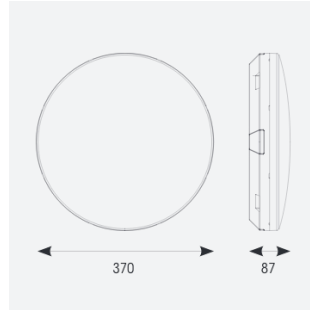

# Mercurial

Mercurial 1 IP54 2CCT Multi Wattage Silver  
Code: AMER1/1/S/MWS/SM3

Category	Bulkheads
Application	Ancillary, Commercial, Education, Healthcare, Hospitality, Outdoor, Retail
Specification	Architectural

## PRODUCT FEATURES

- Utility LED wall/ceiling luminaire suitable for education and commercial applications and ancillary areas
- Corridor function options available for effective reduction in energy consumption
- Clip in gear tray ensures quick installation
- CCT selectable between 3000K and 4000K and power selectable; offering a choice of 2 outputs, in one luminaire (AMER1/1/\*\* only)
- Side conduit entry covers retain sleek appearance when not in use

GENERAL INFORMATION	
Wattage	13W - 20W
Lumens Delivered	1900lm - 2700lm (4000K)
Lm/W	135lm/W (4000K)
Beam Angle	120
CRI	80
CCT	3000/4000K
Input	220-240V
Operating Temp	5°C - 40°C
SDCM	3
Product Weight without Packaging	2.63 kg

TECHNICAL INFORMATION	
Light Source	LED
Colour / Finish	Silver
IP Rating	IP54
Class Protection	2
Internal / External	Internal
Surface / Recessed / Suspended	Ceiling, Wall
Lumen Depreciation	L70 80,000h
Warranty (Years)	7
CE Mark	Yes
Diameter	370 mm