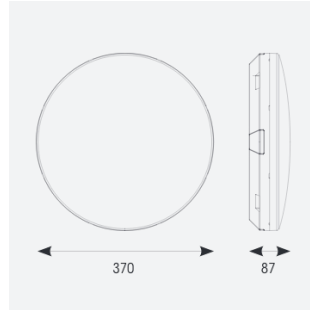

Mercurial

Mercurial 1 IP54 2CCT Multi Wattage Silver
Code: AMER1/1/S/MWS/SM3

Category	Bulkheads
Application	Ancillary, Commercial, Education, Healthcare, Hospitality, Outdoor, Retail
Specification	Architectural

PRODUCT FEATURES

- Utility LED wall/ceiling luminaire suitable for education and commercial applications and ancillary areas
- Corridor function options available for effective reduction in energy consumption
- Clip in gear tray ensures quick installation
- CCT selectable between 3000K and 4000K and power selectable; offering a choice of 2 outputs, in one luminaire (AMER1/1/** only)
- Side conduit entry covers retain sleek appearance when not in use

GENERAL INFORMATION	
Wattage	13W - 20W
Lumens Delivered	1900lm - 2700lm (4000K)
Lm/W	135lm/W (4000K)
Beam Angle	120
CRI	80
CCT	3000/4000K
Input	220-240V
Operating Temp	5°C - 40°C
SDCM	3
Product Weight without Packaging	2.63 kg

TECHNICAL INFORMATION	
Light Source	LED
Colour / Finish	Silver
IP Rating	IP54
Class Protection	2
Internal / External	Internal
Surface / Recessed / Suspended	Ceiling, Wall
Lumen Depreciation	L70 80,000h
Warranty (Years)	7
CE Mark	Yes
Diameter	370 mm