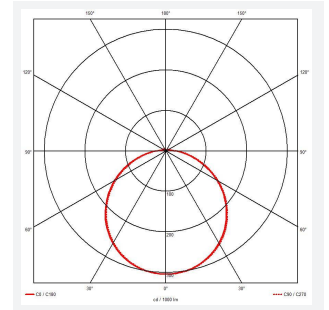

# Mercurial

Mercurial 1 IP54 2CCT Multi Wattage Silver  
Code: AMER1/1/S/MWS/SM3

Category	Bulkheads
Application	Ancillary, Commercial, Education, Healthcare, Hospitality, Outdoor, Retail
Specification	Architectural

## PRODUCT FEATURES

- Utility LED wall/ceiling luminaire suitable for education and commercial applications and ancillary areas
- Corridor function options available for effective reduction in energy consumption
- Clip in gear tray ensures quick installation
- CCT selectable between 3000K and 4000K and power selectable; offering a choice of 2 outputs, in one luminaire (AMER1/1/\*\* only)
- Side conduit entry covers retain sleek appearance when not in use

GENERAL INFORMATION	
Wattage	13W - 20W
Lumens Delivered	1900lm - 2700lm (4000K)
Lm/W	135lm/W (4000K)
Beam Angle	120
CRI	80
CCT	3000/4000K
Input	220-240V
Operating Temp	5°C - 40°C
SDCM	3
Product Weight without Packaging	2.63 kg

TECHNICAL INFORMATION	
Light Source	LED
Colour / Finish	Silver
IP Rating	IP54
Class Protection	2
Internal / External	Internal
Surface / Recessed / Suspended	Ceiling, Wall
Lumen Depreciation	L70 80,000h
Warranty (Years)	7
CE Mark	Yes
Diameter	370 mm