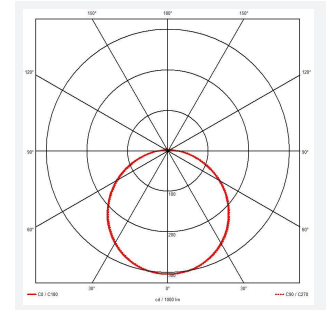

Mercurial

Mercurial 1 IP54 2CCT Multi Wattage Silver
Code: AMER1/1/S/MWS/SM3

Category	Bulkheads
Application	Ancillary, Commercial, Education, Healthcare, Hospitality, Outdoor, Retail
Specification	Architectural

PRODUCT FEATURES

- Utility LED wall/ceiling luminaire suitable for education and commercial applications and ancillary areas
- Corridor function options available for effective reduction in energy consumption
- Clip in gear tray ensures quick installation
- CCT selectable between 3000K and 4000K and power selectable; offering a choice of 2 outputs, in one luminaire (AMER1/1/** only)
- Side conduit entry covers retain sleek appearance when not in use

GENERAL INFORMATION	
Wattage	13W - 20W
Lumens Delivered	1900lm - 2700lm (4000K)
Lm/W	135lm/W (4000K)
Beam Angle	120
CRI	80
CCT	3000/4000K
Input	220-240V
Operating Temp	5°C - 40°C
SDCM	3
Product Weight without Packaging	2.63 kg

TECHNICAL INFORMATION	
Light Source	LED
Colour / Finish	Silver
IP Rating	IP54
Class Protection	2
Internal / External	Internal
Surface / Recessed / Suspended	Ceiling, Wall
Lumen Depreciation	L70 80,000h
Warranty (Years)	7
CE Mark	Yes
Diameter	370 mm