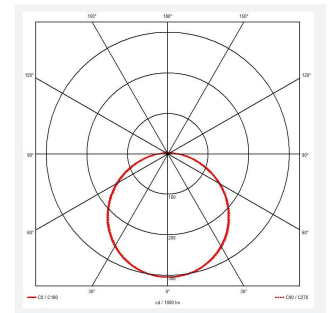

Mercurial

Mercurial 1 IP54 2CCT Multi Wattage Silver
Code: AMER1/1/S/MWS/DM3

Category	Bulkheads
Application	Ancillary, Commercial, Education, Healthcare, Hospitality, Outdoor, Retail
Specification	Architectural

PRODUCT FEATURES

- Utility LED wall/ceiling luminaire suitable for education and commercial applications and ancillary areas
- Corridor function options available for effective reduction in energy consumption
- Clip in gear tray ensures quick installation
- CCT selectable between 3000K and 4000K and power selectable; offering a choice of 2 outputs, in one luminaire (AMER1/1/** only)
- Side conduit entry covers retain sleek appearance when not in use

GENERAL INFORMATION	
Wattage	13W - 20W
Lumens Delivered	1900lm - 2700lm (4000K)
Lm/W	135lm/W (4000K)
Beam Angle	120
CRI	80
CCT	3000/4000K
Input	220-240V
Operating Temp	5°C - 40°C
SDCM	3

TECHNICAL INFORMATION	
Light Source	LED
Colour / Finish	Silver
IP Rating	IP54
Class Protection	2
Internal / External	Internal
Surface / Recessed / Suspended	Ceiling, Wall
Lumen Depreciation	L70 80,000h
Warranty (Years)	7
CE Mark	Yes
Diameter	370 mm