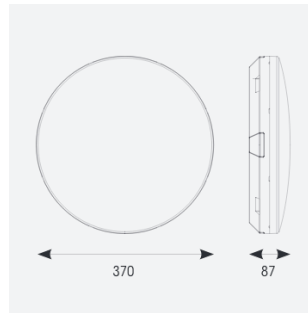

Mercurial

Mercurial 1 IP54 2CCT Multi Wattage Silver
Code: AMER1/1/S/MWS/DM3

Category	Bulkheads
Application	Ancillary, Commercial, Education, Healthcare, Hospitality, Outdoor, Retail
Specification	Architectural

PRODUCT FEATURES

- Utility LED wall/ceiling luminaire suitable for education and commercial applications and ancillary areas
- Corridor function options available for effective reduction in energy consumption
- Clip in gear tray ensures quick installation
- CCT selectable between 3000K and 4000K and power selectable; offering a choice of 2 outputs, in one luminaire (AMER1/1/** only)
- Side conduit entry covers retain sleek appearance when not in use

GENERAL INFORMATION	
Wattage	13W - 20W
Lumens Delivered	1900lm - 2700lm (4000K)
Lm/W	135lm/W (4000K)
Beam Angle	120
CRI	80
CCT	3000/4000K
Input	220/240V
Operating Temp	5°C - 40°C
SDCM	3

TECHNICAL INFORMATION	
Light Source	LED
Colour / Finish	Silver
IP Rating	IP54
Class Protection	2
Internal / External	Internal
Surface / Recessed / Suspended	Ceiling, Wall
Lumen Depreciation	L70 80,000h
Warranty (Years)	7
CE Mark	Yes
Diameter	370 mm