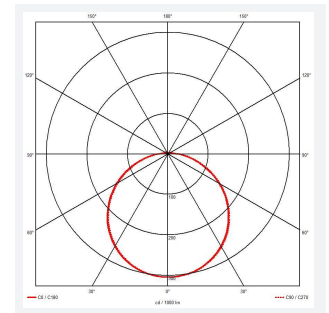

Mercurial

Mercurial 1 IP54 2CCT Multi Wattage Silver
Code: AMER1/1/S/MWS/DM3

Category	Bulkheads
Application	Ancillary, Commercial, Education, Healthcare, Hospitality, Outdoor, Retail
Specification	Architectural

PRODUCT FEATURES

- Utility LED wall/ceiling luminaire suitable for education and commercial applications and ancillary areas
- Corridor function options available for effective reduction in energy consumption
- Clip in gear tray ensures quick installation
- CCT selectable between 3000K and 4000K and power selectable; offering a choice of 2 outputs, in one luminaire (AMER1/1/** only)
- Side conduit entry covers retain sleek appearance when not in use

GENERAL INFORMATION	
Wattage	13W - 20W
Lumens Delivered	1900lm - 2700lm (4000K)
Lm/W	135lm/W (4000K)
Beam Angle	120
CRI	80
CCT	3000/4000K
Input	220/240V
Operating Temp	5°C - 40°C
SDCM	3

TECHNICAL INFORMATION	
Light Source	LED
Colour / Finish	Silver
IP Rating	IP54
Class Protection	2
Internal / External	Internal
Surface / Recessed / Suspended	Ceiling, Wall
Lumen Depreciation	L70 80,000h
Warranty (Years)	7
CE Mark	Yes
Diameter	370 mm