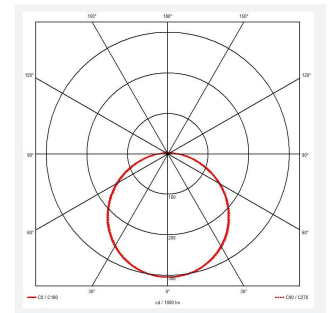

# Mercurial

Mercurial 1 IP54 2CCT Multi Wattage Silver  
Code: AMER1/1/S/MWS/DM3

Category	Bulkheads
Application	Ancillary, Commercial, Education, Healthcare, Hospitality, Outdoor, Retail
Specification	Architectural

## PRODUCT FEATURES

- Utility LED wall/ceiling luminaire suitable for education and commercial applications and ancillary areas
- Corridor function options available for effective reduction in energy consumption
- Clip in gear tray ensures quick installation
- CCT selectable between 3000K and 4000K and power selectable; offering a choice of 2 outputs, in one luminaire (AMER1/1/\*\* only)
- Side conduit entry covers retain sleek appearance when not in use

GENERAL INFORMATION	
Wattage	13W - 20W
Lumens Delivered	1900lm - 2700lm (4000K)
Lm/W	135lm/W (4000K)
Beam Angle	120
CRI	80
CCT	3000/4000K
Input	220-240V
Operating Temp	5°C - 40°C
SDCM	3

TECHNICAL INFORMATION	
Light Source	LED
Colour / Finish	Silver
IP Rating	IP54
Class Protection	2
Internal / External	Internal
Surface / Recessed / Suspended	Ceiling, Wall
Lumen Depreciation	L70 80,000h
Warranty (Years)	7
CE Mark	Yes
Diameter	370 mm