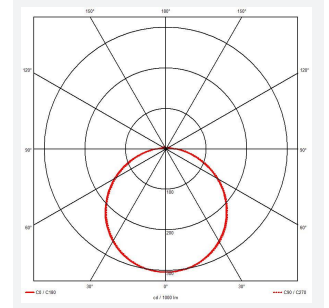

Mercurial

Mercurial 1 IP54 2CCT Multi Wattage Silver DALI-
Code: AMER1/1/S/DM3

Category	Bulkheads
Application	Ancillary, Commercial, Education, Healthcare, Hospitality, Outdoor, Retail
Specification	Architectural

PRODUCT FEATURES

- Utility LED wall/ceiling luminaire suitable for education and commercial applications and ancillary areas
- Corridor function options available for effective reduction in energy consumption
- Clip in gear tray ensures quick installation
- CCT selectable between 3000K and 4000K and power selectable; offering a choice of 2 outputs, in one luminaire (AMER1/1/** only)
- Side conduit entry covers retain sleek appearance when not in use

GENERAL INFORMATION	
Wattage	13W - 20W
Lumens Delivered	1900lm - 2700lm (4000K)
Lm/W	135lm/W (4000K)
Beam Angle	120
CRI	80
CCT	3000/4000K
Input	220-240V
Operating Temp	0°C - 40°C
SDCM	3
Product Weight without Packaging	0.132 kg

TECHNICAL INFORMATION	
Light Source	LED
Colour / Finish	Silver
IP Rating	IP54
Class Protection	2
Internal / External	Internal
Surface / Recessed / Suspended	Ceiling, Wall
Lumen Depreciation	L70 80,000h
Warranty (Years)	7
CE Mark	Yes
Diameter	370 mm