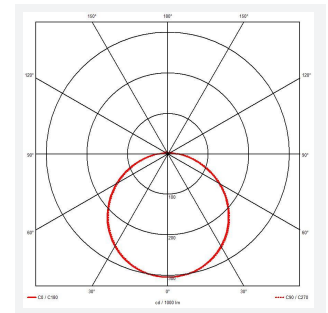

Mercurial

Mercurial 1 IP54 2CCT Multi Wattage Silver DALI-
Code: AMER1/1/S/DM3

Category	Bulkheads
Application	Ancillary, Commercial, Education, Healthcare, Hospitality, Outdoor, Retail
Specification	Architectural

PRODUCT FEATURES

- Utility LED wall/ceiling luminaire suitable for education and commercial applications and ancillary areas
- Corridor function options available for effective reduction in energy consumption
- Clip in gear tray ensures quick installation
- CCT selectable between 3000K and 4000K and power selectable; offering a choice of 2 outputs, in one luminaire (AMER1/1/** only)
- Side conduit entry covers retain sleek appearance when not in use

GENERAL INFORMATION	
Wattage	13W - 20W
Lumens Delivered	1900lm - 2700lm (4000K)
Lm/W	135lm/W (4000K)
Beam Angle	120
CRI	80
CCT	3000/4000K
Input	220/240V
Operating Temp	0°C - 40°C
SDCM	3

TECHNICAL INFORMATION	
Light Source	LED
Colour / Finish	Silver
IP Rating	IP54
Class Protection	2
Internal / External	Internal
Surface / Recessed / Suspended	Ceiling, Wall
Lumen Depreciation	L70 80,000h
Warranty (Years)	7
CE Mark	Yes
Diameter	370 mm