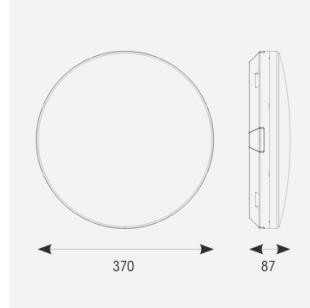

Mercurial

Mercurial 1 IP54 2CCT Multi Wattage Silver DALI-
Code: AMER1/1/S/DM3

Category	Bulkheads
Application	Ancillary, Commercial, Education, Healthcare, Hospitality, Outdoor, Retail
Specification	Architectural

PRODUCT FEATURES

- Utility LED wall/ceiling luminaire suitable for education and commercial applications and ancillary areas
- Corridor function options available for effective reduction in energy consumption
- Clip in gear tray ensures quick installation
- CCT selectable between 3000K and 4000K and power selectable; offering a choice of 2 outputs, in one luminaire (AMER1/1/** only)
- Side conduit entry covers retain sleek appearance when not in use

GENERAL INFORMATION	
Wattage	13W - 20W
Lumens Delivered	1900lm - 2700lm (4000K)
Lm/W	135lm/W (4000K)
Beam Angle	120
CRI	80
CCT	3000/4000K
Input	220-240V
Operating Temp	0°C - 40°C
SDCM	3
Product Weight without Packaging	0.132 kg

TECHNICAL INFORMATION	
Light Source	LED
Colour / Finish	Silver
IP Rating	IP54
Class Protection	2
Internal / External	Internal
Surface / Recessed / Suspended	Ceiling, Wall
Lumen Depreciation	L70 80,000h
Warranty (Years)	7
CE Mark	Yes
Diameter	370 mm