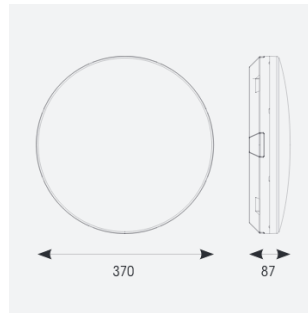

Mercurial

Mercurial 1 IP54 2CCT Multi Wattage Silver DALI-
Code: AMER1/1/S/DM3

Category	Bulkheads
Application	Ancillary, Commercial, Education, Healthcare, Hospitality, Outdoor, Retail
Specification	Architectural

PRODUCT FEATURES

- Utility LED wall/ceiling luminaire suitable for education and commercial applications and ancillary areas
- Corridor function options available for effective reduction in energy consumption
- Clip in gear tray ensures quick installation
- CCT selectable between 3000K and 4000K and power selectable; offering a choice of 2 outputs, in one luminaire (AMER1/1/** only)
- Side conduit entry covers retain sleek appearance when not in use

GENERAL INFORMATION	
Wattage	13W - 20W
Lumens Delivered	1900lm - 2700lm (4000K)
Lm/W	135lm/W (4000K)
Beam Angle	120
CRI	80
CCT	3000/4000K
Input	220/240V
Operating Temp	0°C - 40°C
SDCM	3

TECHNICAL INFORMATION	
Light Source	LED
Colour / Finish	Silver
IP Rating	IP54
Class Protection	2
Internal / External	Internal
Surface / Recessed / Suspended	Ceiling, Wall
Lumen Depreciation	L70 80,000h
Warranty (Years)	7
CE Mark	Yes
Diameter	370 mm