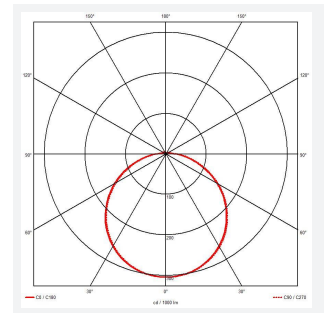

PRODUCT FEATURES

- Utility LED wall/ceiling luminaire suitable for education and commercial applications and ancillary areas
- Corridor function options available for effective reduction in energy consumption
- Clip in gear tray ensures quick installation
- CCT selectable between 3000K and 4000K and power selectable; offering a choice of 2 outputs, in one luminaire (AMER1/1/** only)
- Side conduit entry covers retain sleek appearance when not in use

GENERAL INFORMATION	
Wattage	13W - 20W
Lumens Delivered	1900lm - 2700lm (4000K)
Lm/W	135lm/W (4000K)
Beam Angle	120
CRI	80
CCT	3000/4000K
Input	220-240V
Operating Temp	0°C - 40°C
SDCM	3
Product Weight without Packaging	0.132 kg

TECHNICAL INFORMATION	
Light Source	LED
Colour / Finish	Silver
IP Rating	IP54
Class Protection	2
Internal / External	Internal
Surface / Recessed / Suspended	Ceiling, Wall
Lumen Depreciation	L70 80,000h
Warranty (Years)	7
CE Mark	Yes
Diameter	370 mm