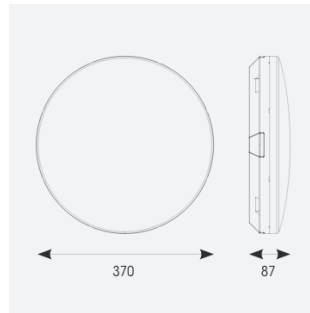

Mercurial

Mercurial 1 IP54 2CCT Multi Wattage Silver DALI-
Code: AMER1/1/S/DM3

Category	Bulkheads
Application	Ancillary, Commercial, Education, Healthcare, Hospitality, Outdoor, Retail
Specification	Architectural

PRODUCT FEATURES

- Utility LED wall/ceiling luminaire suitable for education and commercial applications and ancillary areas
- Corridor function options available for effective reduction in energy consumption
- Clip in gear tray ensures quick installation
- CCT selectable between 3000K and 4000K and power selectable; offering a choice of 2 outputs, in one luminaire (AMER1/1/** only)
- Side conduit entry covers retain sleek appearance when not in use

GENERAL INFORMATION	
Wattage	13W - 20W
Lumens Delivered	1900lm - 2700lm (4000K)
Lm/W	135lm/W (4000K)
Beam Angle	120
CRI	80
CCT	3000/4000K
Input	220-240V
Operating Temp	0°C - 40°C
SDCM	3
Product Weight without Packaging	0.132 kg

TECHNICAL INFORMATION	
Light Source	LED
Colour / Finish	Silver
IP Rating	IP54
Class Protection	2
Internal / External	Internal
Surface / Recessed / Suspended	Ceiling, Wall
Lumen Depreciation	L70 80,000h
Warranty (Years)	7
CE Mark	Yes
Diameter	370 mm