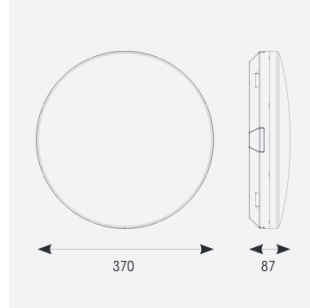

Mercurial

Mercurial 1 IP54 2CCT Multi Wattage Silver 1-10V
Code: AMER1/1/S/DD4

Category	Bulkheads
Application	Ancillary, Commercial, Education, Healthcare, Hospitality, Outdoor, Retail
Specification	Architectural

PRODUCT FEATURES

- Utility LED wall/ceiling luminaire suitable for education and commercial applications and ancillary areas
- Corridor function options available for effective reduction in energy consumption
- Clip in gear tray ensures quick installation
- CCT selectable between 3000K and 4000K and power selectable; offering a choice of 2 outputs, in one luminaire (AMER1/1/** only)
- Side conduit entry covers retain sleek appearance when not in use

GENERAL INFORMATION	
Wattage	13W - 20W
Lumens Delivered	1900lm - 2700lm (4000K)
Lm/W	135lm/W (4000K)
Beam Angle	120
CRI	80
CCT	3000/4000K
Input	220-240V
Operating Temp	-20°C - 40°C
SDCM	3
Product Weight without Packaging	1.26 kg

TECHNICAL INFORMATION	
Light Source	LED
Colour / Finish	Silver
IP Rating	IP54
Class Protection	2
Internal / External	Internal
Surface / Recessed / Suspended	Ceiling, Wall
Lumen Depreciation	L70 80,000h
Warranty (Years)	7
CE Mark	Yes
Diameter	370 mm