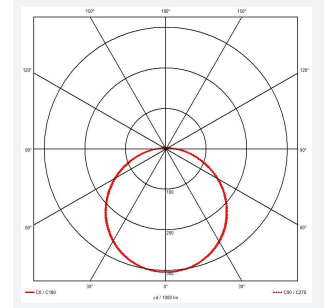

Mercurial

Mercurial 1 IP54 2CCT Multi Wattage Silver 1-10V
Code: AMER1/1/S/DD4

Category	Bulkheads
Application	Ancillary, Commercial, Education, Healthcare, Hospitality, Outdoor, Retail
Specification	Architectural

PRODUCT FEATURES

- Utility LED wall/ceiling luminaire suitable for education and commercial applications and ancillary areas
- Corridor function options available for effective reduction in energy consumption
- Clip in gear tray ensures quick installation
- CCT selectable between 3000K and 4000K and power selectable; offering a choice of 2 outputs, in one luminaire (AMER1/1/** only)
- Side conduit entry covers retain sleek appearance when not in use

GENERAL INFORMATION	
Wattage	13W - 20W
Lumens Delivered	1900lm - 2700lm (4000K)
Lm/W	135lm/W (4000K)
Beam Angle	120
CRI	80
CCT	3000/4000K
Input	220-240V
Operating Temp	-20°C - 40°C
SDCM	3
Product Weight without Packaging	1.26 kg

TECHNICAL INFORMATION	
Light Source	LED
Colour / Finish	Silver
IP Rating	IP54
Class Protection	2
Internal / External	Internal
Surface / Recessed / Suspended	Ceiling, Wall
Lumen Depreciation	L70 80,000h
Warranty (Years)	7
CE Mark	Yes
Diameter	370 mm