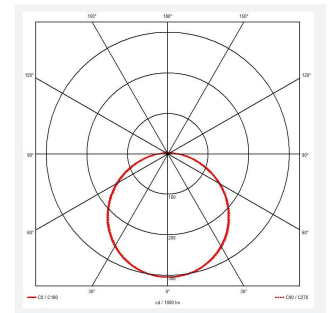

# Mercurial

Mercurial 1 IP54 2CCT Multi Wattage Silver 1-10V  
Code: AMER1/1/S/DD4

Category	Bulkheads
Application	Ancillary, Commercial, Education, Healthcare, Hospitality, Outdoor, Retail
Specification	Architectural

## PRODUCT FEATURES

- Utility LED wall/ceiling luminaire suitable for education and commercial applications and ancillary areas
- Corridor function options available for effective reduction in energy consumption
- Clip in gear tray ensures quick installation
- CCT selectable between 3000K and 4000K and power selectable; offering a choice of 2 outputs, in one luminaire (AMER1/1/\*\* only)
- Side conduit entry covers retain sleek appearance when not in use

GENERAL INFORMATION	
Wattage	13W - 20W
Lumens Delivered	1900lm - 2700lm (4000K)
Lm/W	135lm/W (4000K)
Beam Angle	120
CRI	80
CCT	3000/4000K
Input	220/240V
Operating Temp	-20°C - 40°C
SDCM	3
Product Weight without Packaging	1.26 kg

TECHNICAL INFORMATION	
Light Source	LED
Colour / Finish	Silver
IP Rating	IP54
Class Protection	2
Internal / External	Internal
Surface / Recessed / Suspended	Ceiling, Wall
Lumen Depreciation	L70 80,000h
Warranty (Years)	7
CE Mark	Yes
Diameter	370 mm