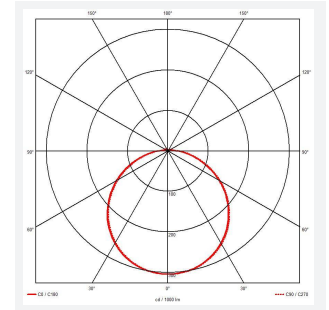

Mercurial

Mercurial 1 IP54 2CCT Multi Wattage Silver 1-10V
Code: AMER1/1/S/DD4/SM3

Category	Bulkheads
Application	Ancillary, Commercial, Education, Healthcare, Hospitality, Outdoor, Retail
Specification	Architectural

PRODUCT FEATURES

- Utility LED wall/ceiling luminaire suitable for education and commercial applications and ancillary areas
- Corridor function options available for effective reduction in energy consumption
- Clip in gear tray ensures quick installation
- CCT selectable between 3000K and 4000K and power selectable; offering a choice of 2 outputs, in one luminaire (AMER1/1/** only)
- Side conduit entry covers retain sleek appearance when not in use

GENERAL INFORMATION	
Wattage	13W - 20W
Lumens Delivered	1900lm - 2700lm (4000K)
Lm/W	135lm/W (4000K)
Beam Angle	120
CRI	80
CCT	3000/4000K
Input	220/240V
Operating Temp	5°C - 40°C
SDCM	3

TECHNICAL INFORMATION	
Light Source	LED
Colour / Finish	Silver
IP Rating	IP54
Class Protection	2
Internal / External	Internal
Surface / Recessed / Suspended	Ceiling, Wall
Lumen Depreciation	L70 80,000h
Warranty (Years)	7
CE Mark	Yes
Diameter	370 mm