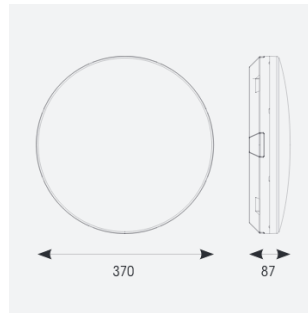

Mercurial

Mercurial 1 IP54 2CCT Multi Wattage Silver 1-10V
Code: AMER1/1/S/DD4/SM3

Category	Bulkheads
Application	Ancillary, Commercial, Education, Healthcare, Hospitality, Outdoor, Retail
Specification	Architectural

PRODUCT FEATURES

- Utility LED wall/ceiling luminaire suitable for education and commercial applications and ancillary areas
- Corridor function options available for effective reduction in energy consumption
- Clip in gear tray ensures quick installation
- CCT selectable between 3000K and 4000K and power selectable; offering a choice of 2 outputs, in one luminaire (AMER1/1/** only)
- Side conduit entry covers retain sleek appearance when not in use

GENERAL INFORMATION	
Wattage	13W - 20W
Lumens Delivered	1900lm - 2700lm (4000K)
Lm/W	135lm/W (4000K)
Beam Angle	120
CRI	80
CCT	3000/4000K
Input	220-240V
Operating Temp	5°C - 40°C
SDCM	3

TECHNICAL INFORMATION	
Light Source	LED
Colour / Finish	Silver
IP Rating	IP54
Class Protection	2
Internal / External	Internal
Surface / Recessed / Suspended	Ceiling, Wall
Lumen Depreciation	L70 80,000h
Warranty (Years)	7
CE Mark	Yes
Diameter	370 mm