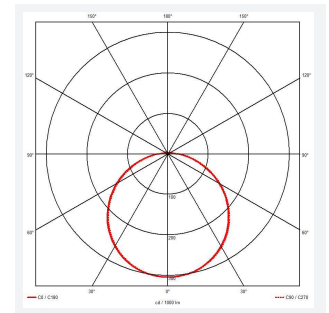

Mercurial

Mercurial 1 IP54 2CCT Multi Wattage Silver 1-10V
Code: AMER1/1/S/DD4/SM3

Category	Bulkheads
Application	Ancillary, Commercial, Education, Healthcare, Hospitality, Outdoor, Retail
Specification	Architectural

PRODUCT FEATURES

- Utility LED wall/ceiling luminaire suitable for education and commercial applications and ancillary areas
- Corridor function options available for effective reduction in energy consumption
- Clip in gear tray ensures quick installation
- CCT selectable between 3000K and 4000K and power selectable; offering a choice of 2 outputs, in one luminaire (AMER1/1/** only)
- Side conduit entry covers retain sleek appearance when not in use

GENERAL INFORMATION	
Wattage	13W - 20W
Lumens Delivered	1900lm - 2700lm (4000K)
Lm/W	135lm/W (4000K)
Beam Angle	120
CRI	80
CCT	3000/4000K
Input	220-240V
Operating Temp	5°C - 40°C
SDCM	3

TECHNICAL INFORMATION	
Light Source	LED
Colour / Finish	Silver
IP Rating	IP54
Class Protection	2
Internal / External	Internal
Surface / Recessed / Suspended	Ceiling, Wall
Lumen Depreciation	L70 80,000h
Warranty (Years)	7
CE Mark	Yes
Diameter	370 mm