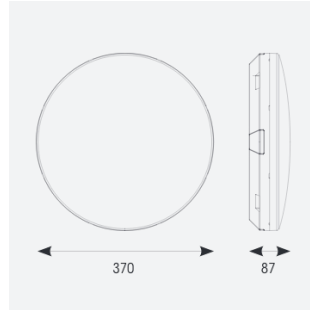

Mercurial

Mercurial 1 IP54 2CCT Multi Wattage Silver 1-10V
Code: AMER1/1/S/DD4/SM3

Category	Bulkheads
Application	Ancillary, Commercial, Education, Healthcare, Hospitality, Outdoor, Retail
Specification	Architectural

PRODUCT FEATURES

- Utility LED wall/ceiling luminaire suitable for education and commercial applications and ancillary areas
- Corridor function options available for effective reduction in energy consumption
- Clip in gear tray ensures quick installation
- CCT selectable between 3000K and 4000K and power selectable; offering a choice of 2 outputs, in one luminaire (AMER1/1/** only)
- Side conduit entry covers retain sleek appearance when not in use

GENERAL INFORMATION	
Wattage	13W - 20W
Lumens Delivered	1900lm - 2700lm (4000K)
Lm/W	135lm/W (4000K)
Beam Angle	120
CRI	80
CCT	3000/4000K
Input	220/240V
Operating Temp	5°C - 40°C
SDCM	3

TECHNICAL INFORMATION	
Light Source	LED
Colour / Finish	Silver
IP Rating	IP54
Class Protection	2
Internal / External	Internal
Surface / Recessed / Suspended	Ceiling, Wall
Lumen Depreciation	L70 80,000h
Warranty (Years)	7
CE Mark	Yes
Diameter	370 mm