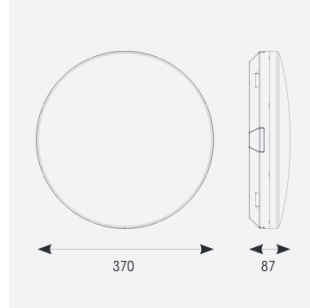

Mercurial

Mercurial 1 IP54 2CCT Multi Wattage Silver 1-10V
Code: AMER1/1/S/DD4/DM3

Category	Bulkheads
Application	Ancillary, Commercial, Education, Healthcare, Hospitality, Outdoor, Retail
Specification	Architectural

PRODUCT FEATURES

- Utility LED wall/ceiling luminaire suitable for education and commercial applications and ancillary areas
- Corridor function options available for effective reduction in energy consumption
- Clip in gear tray ensures quick installation
- CCT selectable between 3000K and 4000K and power selectable; offering a choice of 2 outputs, in one luminaire (AMER1/1/** only)
- Side conduit entry covers retain sleek appearance when not in use

GENERAL INFORMATION	
Wattage	13W - 20W
Lumens Delivered	1900lm - 2700lm (4000K)
Lm/W	135lm/W (4000K)
Beam Angle	120
CRI	80
CCT	3000/4000K
Input	220-240V
Operating Temp	5°C - 40°C
SDCM	3

TECHNICAL INFORMATION	
Light Source	LED
Colour / Finish	Silver
IP Rating	IP54
Class Protection	2
Internal / External	Internal
Surface / Recessed / Suspended	Ceiling, Wall
Lumen Depreciation	L70 80,000h
Warranty (Years)	7
CE Mark	Yes
Diameter	370 mm