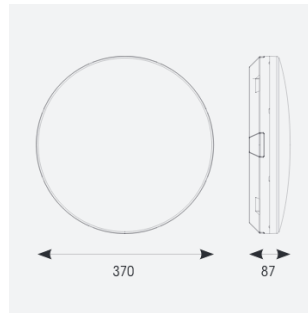

Mercurial

Mercurial 1 IP54 2CCT Multi Wattage Silver 1-10V
Code: AMER1/1/S/DD4/DM3

Category	Bulkheads
Application	Ancillary, Commercial, Education, Healthcare, Hospitality, Outdoor, Retail
Specification	Architectural

PRODUCT FEATURES

- Utility LED wall/ceiling luminaire suitable for education and commercial applications and ancillary areas
- Corridor function options available for effective reduction in energy consumption
- Clip in gear tray ensures quick installation
- CCT selectable between 3000K and 4000K and power selectable; offering a choice of 2 outputs, in one luminaire (AMER1/1/** only)
- Side conduit entry covers retain sleek appearance when not in use

GENERAL INFORMATION	
Wattage	13W - 20W
Lumens Delivered	1900lm - 2700lm (4000K)
Lm/W	135lm/W (4000K)
Beam Angle	120
CRI	80
CCT	3000/4000K
Input	220/240V
Operating Temp	5°C - 40°C
SDCM	3

TECHNICAL INFORMATION	
Light Source	LED
Colour / Finish	Silver
IP Rating	IP54
Class Protection	2
Internal / External	Internal
Surface / Recessed / Suspended	Ceiling, Wall
Lumen Depreciation	L70 80,000h
Warranty (Years)	7
CE Mark	Yes
Diameter	370 mm