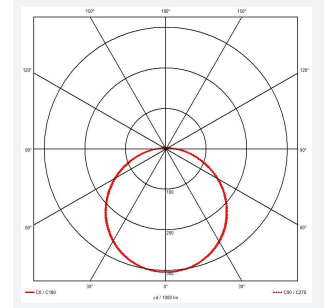

Mercurial

Mercurial 1 IP54 2CCT Multi Wattage Silver 1-10V
Code: AMER1/1/S/DD4/DM3

Category	Bulkheads
Application	Ancillary, Commercial, Education, Healthcare, Hospitality, Outdoor, Retail
Specification	Architectural

PRODUCT FEATURES

- Utility LED wall/ceiling luminaire suitable for education and commercial applications and ancillary areas
- Corridor function options available for effective reduction in energy consumption
- Clip in gear tray ensures quick installation
- CCT selectable between 3000K and 4000K and power selectable; offering a choice of 2 outputs, in one luminaire (AMER1/1/** only)
- Side conduit entry covers retain sleek appearance when not in use

GENERAL INFORMATION	
Wattage	13W - 20W
Lumens Delivered	1900lm - 2700lm (4000K)
Lm/W	135lm/W (4000K)
Beam Angle	120
CRI	80
CCT	3000/4000K
Input	220-240V
Operating Temp	5°C - 40°C
SDCM	3

TECHNICAL INFORMATION	
Light Source	LED
Colour / Finish	Silver
IP Rating	IP54
Class Protection	2
Internal / External	Internal
Surface / Recessed / Suspended	Ceiling, Wall
Lumen Depreciation	L70 80,000h
Warranty (Years)	7
CE Mark	Yes
Diameter	370 mm