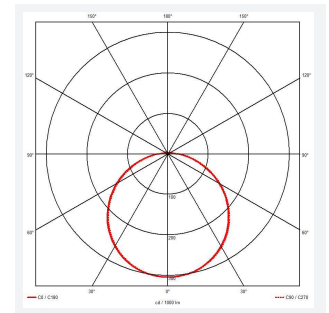

Mercurial

Mercurial 1 IP54 2CCT Multi Wattage Silver 1-10V
Code: AMER1/1/S/DD4/DM3

Category	Bulkheads
Application	Ancillary, Commercial, Education, Healthcare, Hospitality, Outdoor, Retail
Specification	Architectural

PRODUCT FEATURES

- Utility LED wall/ceiling luminaire suitable for education and commercial applications and ancillary areas
- Corridor function options available for effective reduction in energy consumption
- Clip in gear tray ensures quick installation
- CCT selectable between 3000K and 4000K and power selectable; offering a choice of 2 outputs, in one luminaire (AMER1/1/** only)
- Side conduit entry covers retain sleek appearance when not in use

GENERAL INFORMATION	
Wattage	13W - 20W
Lumens Delivered	1900lm - 2700lm (4000K)
Lm/W	135lm/W (4000K)
Beam Angle	120
CRI	80
CCT	3000/4000K
Input	220/240V
Operating Temp	5°C - 40°C
SDCM	3

TECHNICAL INFORMATION	
Light Source	LED
Colour / Finish	Silver
IP Rating	IP54
Class Protection	2
Internal / External	Internal
Surface / Recessed / Suspended	Ceiling, Wall
Lumen Depreciation	L70 80,000h
Warranty (Years)	7
CE Mark	Yes
Diameter	370 mm