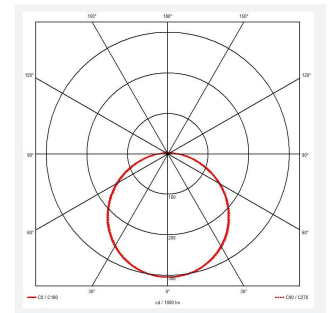

Mercurial

Mercurial 1 IP54 2CCT Multi Wattage Silver DALI
Code: AMER1/1/S/DD3

Category	Bulkheads
Application	Ancillary, Commercial, Education, Healthcare, Hospitality, Outdoor, Retail
Specification	Architectural

PRODUCT FEATURES

- Utility LED wall/ceiling luminaire suitable for education and commercial applications and ancillary areas
- Corridor function options available for effective reduction in energy consumption
- Clip in gear tray ensures quick installation
- CCT selectable between 3000K and 4000K and power selectable; offering a choice of 2 outputs, in one luminaire (AMER1/1/** only)
- Side conduit entry covers retain sleek appearance when not in use

GENERAL INFORMATION	
Wattage	13W - 20W
Lumens Delivered	1900lm - 2700lm (4000K)
Lm/W	135lm/W (4000K)
Beam Angle	120
CRI	80
CCT	3000/4000K
Input	220-240V
Operating Temp	-20°C - 40°C
SDCM	3
Product Weight without Packaging	1.26 kg

TECHNICAL INFORMATION	
Light Source	LED
Colour / Finish	Silver
IP Rating	IP54
Class Protection	2
Internal / External	Internal
Surface / Recessed / Suspended	Ceiling, Wall
Lumen Depreciation	L70 80,000h
Warranty (Years)	7
CE Mark	Yes
Diameter	370 mm