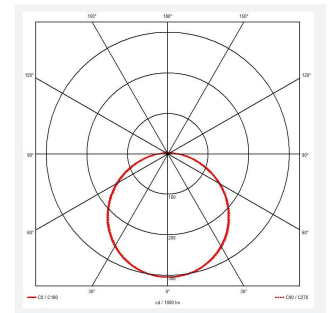

Mercurial

Mercurial 1 IP54 2CCT Multi Wattage Silver DALI
Code: AMER1/1/S/DD3

Category	Bulkheads
Application	Ancillary, Commercial, Education, Healthcare, Hospitality, Outdoor, Retail
Specification	Architectural

PRODUCT FEATURES

- Utility LED wall/ceiling luminaire suitable for education and commercial applications and ancillary areas
- Corridor function options available for effective reduction in energy consumption
- Clip in gear tray ensures quick installation
- CCT selectable between 3000K and 4000K and power selectable; offering a choice of 2 outputs, in one luminaire (AMER1/1/** only)
- Side conduit entry covers retain sleek appearance when not in use

GENERAL INFORMATION	
Wattage	13W - 20W
Lumens Delivered	1900lm - 2700lm (4000K)
Lm/W	135lm/W (4000K)
Beam Angle	120
CRI	80
CCT	3000/4000K
Input	220/240V
Operating Temp	-20°C - 40°C
SDCM	3
Product Weight without Packaging	1.26 kg

TECHNICAL INFORMATION	
Light Source	LED
Colour / Finish	Silver
IP Rating	IP54
Class Protection	2
Internal / External	Internal
Surface / Recessed / Suspended	Ceiling, Wall
Lumen Depreciation	L70 80,000h
Warranty (Years)	7
CE Mark	Yes
Diameter	370 mm