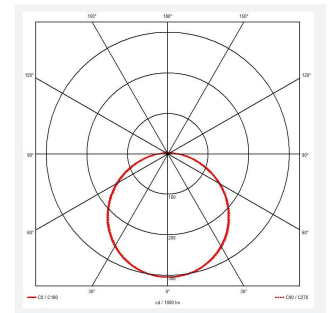

Mercurial

Mercurial 1 IP54 2CCT Multi Wattage Silver DALI
Code: AMER1/1/S/DD3/SM3

Category	Bulkheads
Application	Ancillary, Commercial, Education, Healthcare, Hospitality, Outdoor, Retail
Specification	Architectural

PRODUCT FEATURES

- Utility LED wall/ceiling luminaire suitable for education and commercial applications and ancillary areas
- Corridor function options available for effective reduction in energy consumption
- Clip in gear tray ensures quick installation
- CCT selectable between 3000K and 4000K and power selectable; offering a choice of 2 outputs, in one luminaire (AMER1/1/** only)
- Side conduit entry covers retain sleek appearance when not in use

GENERAL INFORMATION	
Wattage	13W - 20W
Lumens Delivered	1900lm - 2700lm (4000K)
Lm/W	135lm/W (4000K)
Beam Angle	120
CRI	80
CCT	3000/4000K
Input	220-240V
Operating Temp	5°C - 40°C
SDCM	3
Product Weight without Packaging	1.24 kg

TECHNICAL INFORMATION	
Light Source	LED
Colour / Finish	Silver
IP Rating	IP54
Class Protection	2
Internal / External	Internal
Surface / Recessed / Suspended	Ceiling, Wall
Lumen Depreciation	L70 80,000h
Warranty (Years)	7
CE Mark	Yes
Diameter	370 mm