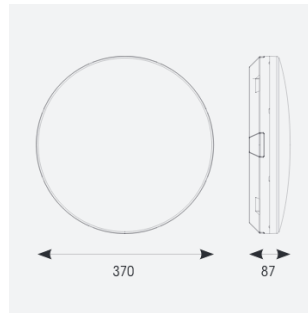

Mercurial

Mercurial 1 IP54 2CCT Multi Wattage Silver DALI
Code: AMER1/1/S/DD3/SM3

Category	Bulkheads
Application	Ancillary, Commercial, Education, Healthcare, Hospitality, Outdoor, Retail
Specification	Architectural

PRODUCT FEATURES

- Utility LED wall/ceiling luminaire suitable for education and commercial applications and ancillary areas
- Corridor function options available for effective reduction in energy consumption
- Clip in gear tray ensures quick installation
- CCT selectable between 3000K and 4000K and power selectable; offering a choice of 2 outputs, in one luminaire (AMER1/1/** only)
- Side conduit entry covers retain sleek appearance when not in use

GENERAL INFORMATION	
Wattage	13W - 20W
Lumens Delivered	1900lm - 2700lm (4000K)
Lm/W	135lm/W (4000K)
Beam Angle	120
CRI	80
CCT	3000/4000K
Input	220/240V
Operating Temp	5°C - 40°C
SDCM	3
Product Weight without Packaging	1.24 kg

TECHNICAL INFORMATION	
Light Source	LED
Colour / Finish	Silver
IP Rating	IP54
Class Protection	2
Internal / External	Internal
Surface / Recessed / Suspended	Ceiling, Wall
Lumen Depreciation	L70 80,000h
Warranty (Years)	7
CE Mark	Yes
Diameter	370 mm