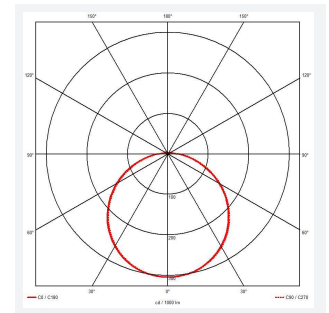

Mercurial

Mercurial 1 IP54 2CCT Multi Wattage Silver DALI
Code: AMER1/1/S/DD3/SM3

Category	Bulkheads
Application	Ancillary, Commercial, Education, Healthcare, Hospitality, Outdoor, Retail
Specification	Architectural

PRODUCT FEATURES

- Utility LED wall/ceiling luminaire suitable for education and commercial applications and ancillary areas
- Corridor function options available for effective reduction in energy consumption
- Clip in gear tray ensures quick installation
- CCT selectable between 3000K and 4000K and power selectable; offering a choice of 2 outputs, in one luminaire (AMER1/1/** only)
- Side conduit entry covers retain sleek appearance when not in use

GENERAL INFORMATION	
Wattage	13W - 20W
Lumens Delivered	1900lm - 2700lm (4000K)
Lm/W	135lm/W (4000K)
Beam Angle	120
CRI	80
CCT	3000/4000K
Input	220/240V
Operating Temp	5°C - 40°C
SDCM	3
Product Weight without Packaging	1.24 kg

TECHNICAL INFORMATION	
Light Source	LED
Colour / Finish	Silver
IP Rating	IP54
Class Protection	2
Internal / External	Internal
Surface / Recessed / Suspended	Ceiling, Wall
Lumen Depreciation	L70 80,000h
Warranty (Years)	7
CE Mark	Yes
Diameter	370 mm