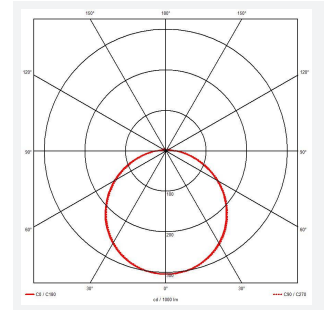

Mercurial

Mercurial 1 IP54 2CCT Multi Wattage Silver DALI
Code: AMER1/1/S/DD3/DM3

Category	Bulkheads
Application	Ancillary, Commercial, Education, Healthcare, Hospitality, Outdoor, Retail
Specification	Architectural

PRODUCT FEATURES

- Utility LED wall/ceiling luminaire suitable for education and commercial applications and ancillary areas
- Corridor function options available for effective reduction in energy consumption
- Clip in gear tray ensures quick installation
- CCT selectable between 3000K and 4000K and power selectable; offering a choice of 2 outputs, in one luminaire (AMER1/1/** only)
- Side conduit entry covers retain sleek appearance when not in use

GENERAL INFORMATION	
Wattage	13W - 20W
Lumens Delivered	1900lm - 2700lm (4000K)
Lm/W	135lm/W (4000K)
Beam Angle	120
CRI	80
CCT	3000/4000K
Input	220/240V
Operating Temp	5°C - 40°C
SDCM	3
Product Weight without Packaging	1.26 kg

TECHNICAL INFORMATION	
Light Source	LED
Colour / Finish	Silver
IP Rating	IP54
Class Protection	2
Internal / External	Internal
Surface / Recessed / Suspended	Ceiling, Wall
Lumen Depreciation	L70 80,000h
Warranty (Years)	7
CE Mark	Yes
Diameter	370 mm