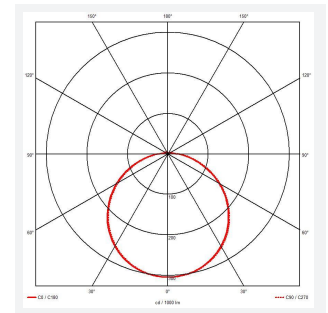

PRODUCT FEATURES

- Utility LED wall/ceiling luminaire suitable for education and commercial applications and ancillary areas
- Corridor function options available for effective reduction in energy consumption
- Clip in gear tray ensures quick installation
- CCT selectable between 3000K and 4000K and power selectable; offering a choice of 2 outputs, in one luminaire (AMER1/1/** only)
- Side conduit entry covers retain sleek appearance when not in use

GENERAL INFORMATION	
Wattage	13W - 20W
Lumens Delivered	1900lm - 2700lm (4000K)
Lm/W	135lm/W (4000K)
Beam Angle	120
CRI	80
CCT	3000/4000K
Input	220-240V
Operating Temp	5°C - 40°C
SDCM	3
Product Weight without Packaging	1.26 kg

TECHNICAL INFORMATION	
Light Source	LED
Colour / Finish	Silver
IP Rating	IP54
Class Protection	2
Internal / External	Internal
Surface / Recessed / Suspended	Ceiling, Wall
Lumen Depreciation	L70 80,000h
Warranty (Years)	7
CE Mark	Yes
Diameter	370 mm