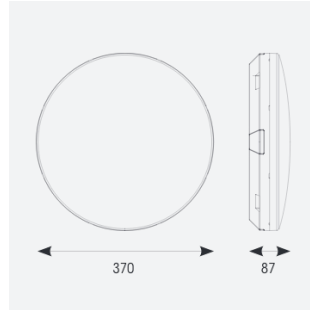

Mercurial

Mercurial 1 IP54 2CCT Multi Wattage Silver DALI
Code: AMER1/1/S/DD3/DM3

Category	Bulkheads
Application	Ancillary, Commercial, Education, Healthcare, Hospitality, Outdoor, Retail
Specification	Architectural

PRODUCT FEATURES

- Utility LED wall/ceiling luminaire suitable for education and commercial applications and ancillary areas
- Corridor function options available for effective reduction in energy consumption
- Clip in gear tray ensures quick installation
- CCT selectable between 3000K and 4000K and power selectable; offering a choice of 2 outputs, in one luminaire (AMER1/1/** only)
- Side conduit entry covers retain sleek appearance when not in use

GENERAL INFORMATION	
Wattage	13W - 20W
Lumens Delivered	1900lm - 2700lm (4000K)
Lm/W	135lm/W (4000K)
Beam Angle	120
CRI	80
CCT	3000/4000K
Input	220/240V
Operating Temp	5°C - 40°C
SDCM	3
Product Weight without Packaging	1.26 kg

TECHNICAL INFORMATION	
Light Source	LED
Colour / Finish	Silver
IP Rating	IP54
Class Protection	2
Internal / External	Internal
Surface / Recessed / Suspended	Ceiling, Wall
Lumen Depreciation	L70 80,000h
Warranty (Years)	7
CE Mark	Yes
Diameter	370 mm