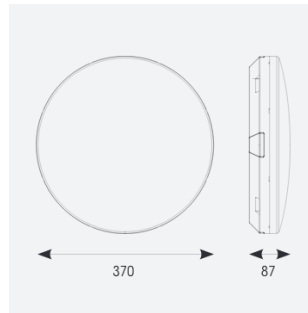

# Mercurial

Mercurial 1 IP54 2CCT Multi Wattage Silver Switch  
Code: AMER1/1/S/DD1

Category	Bulkheads
Application	Ancillary, Commercial, Education, Healthcare, Hospitality, Outdoor, Retail
Specification	Architectural

## PRODUCT FEATURES

- Utility LED wall/ceiling luminaire suitable for education and commercial applications and ancillary areas
- Corridor function options available for effective reduction in energy consumption
- Clip in gear tray ensures quick installation
- CCT selectable between 3000K and 4000K and power selectable; offering a choice of 2 outputs, in one luminaire (AMER1/1/\*\* only)
- Side conduit entry covers retain sleek appearance when not in use

GENERAL INFORMATION	
Wattage	13W - 20W
Lumens Delivered	1900lm - 2700lm (4000K)
Lm/W	135lm/W (4000K)
Beam Angle	120
CRI	80
CCT	3000/4000K
Input	220/240V
Operating Temp	-20°C - 40°C
SDCM	3
Product Weight without Packaging	1.26 kg

TECHNICAL INFORMATION	
Light Source	LED
Colour / Finish	Silver
IP Rating	IP54
Class Protection	2
Internal / External	Internal
Surface / Recessed / Suspended	Ceiling, Wall
Lumen Depreciation	L70 80,000h
Warranty (Years)	7
CE Mark	Yes
Diameter	370 mm