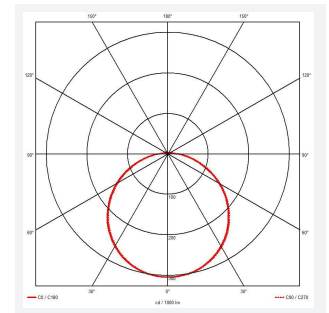

# Mercurial

Mercurial 1 IP54 2CCT Multi Wattage Silver Switch  
Code: AMER1/1/S/DD1

Category	Bulkheads
Application	Ancillary, Commercial, Education, Healthcare, Hospitality, Outdoor, Retail
Specification	Architectural

## PRODUCT FEATURES

- Utility LED wall/ceiling luminaire suitable for education and commercial applications and ancillary areas
- Corridor function options available for effective reduction in energy consumption
- Clip in gear tray ensures quick installation
- CCT selectable between 3000K and 4000K and power selectable; offering a choice of 2 outputs, in one luminaire (AMER1/1/\*\* only)
- Side conduit entry covers retain sleek appearance when not in use

GENERAL INFORMATION	
Wattage	13W - 20W
Lumens Delivered	1900lm - 2700lm (4000K)
Lm/W	135lm/W (4000K)
Beam Angle	120
CRI	80
CCT	3000/4000K
Input	220/240V
Operating Temp	-20°C - 40°C
SDCM	3
Product Weight without Packaging	1.26 kg

TECHNICAL INFORMATION	
Light Source	LED
Colour / Finish	Silver
IP Rating	IP54
Class Protection	2
Internal / External	Internal
Surface / Recessed / Suspended	Ceiling, Wall
Lumen Depreciation	L70 80,000h
Warranty (Years)	7
CE Mark	Yes
Diameter	370 mm