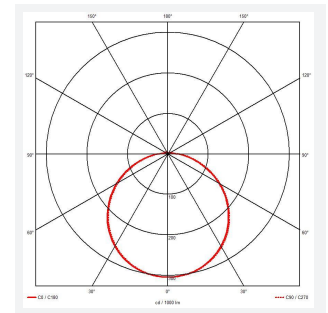

# Mercurial

Mercurial 1 IP54 2CCT Multi Wattage Silver Switch  
Code: AMER1/1/S/DD1

Category	Bulkheads
Application	Ancillary, Commercial, Education, Healthcare, Hospitality, Outdoor, Retail
Specification	Architectural

## PRODUCT FEATURES

- Utility LED wall/ceiling luminaire suitable for education and commercial applications and ancillary areas
- Corridor function options available for effective reduction in energy consumption
- Clip in gear tray ensures quick installation
- CCT selectable between 3000K and 4000K and power selectable; offering a choice of 2 outputs, in one luminaire (AMER1/1/\*\* only)
- Side conduit entry covers retain sleek appearance when not in use

GENERAL INFORMATION	
Wattage	13W - 20W
Lumens Delivered	1900lm - 2700lm (4000K)
Lm/W	135lm/W (4000K)
Beam Angle	120
CRI	80
CCT	3000/4000K
Input	220-240V
Operating Temp	-20°C - 40°C
SDCM	3
Product Weight without Packaging	1.26 kg

TECHNICAL INFORMATION	
Light Source	LED
Colour / Finish	Silver
IP Rating	IP54
Class Protection	2
Internal / External	Internal
Surface / Recessed / Suspended	Ceiling, Wall
Lumen Depreciation	L70 80,000h
Warranty (Years)	7
CE Mark	Yes
Diameter	370 mm