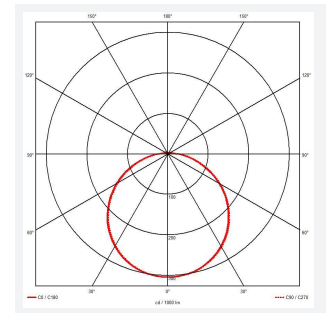

Mercurial

Mercurial 1 IP54 2CCT Multi Wattage Silver
Code: AMER1/1/S/CF

Category	Bulkheads
Application	Ancillary, Commercial, Education, Healthcare, Hospitality, Outdoor, Retail
Specification	Architectural

PRODUCT FEATURES

- Utility LED wall/ceiling luminaire suitable for education and commercial applications and ancillary areas
- Corridor function options available for effective reduction in energy consumption
- Clip in gear tray ensures quick installation
- CCT selectable between 3000K and 4000K and power selectable; offering a choice of 2 outputs, in one luminaire (AMER1/1/** only)
- Side conduit entry covers retain sleek appearance when not in use

GENERAL INFORMATION	
Wattage	13W - 20W
Lumens Delivered	1900lm - 2700lm (4000K)
Lm/W	135lm/W (4000K)
Beam Angle	120
CRI	80
CCT	3000/4000K
Input	220/240V
Operating Temp	-20°C - 40°C
SDCM	3

TECHNICAL INFORMATION	
Light Source	LED
Colour / Finish	Silver
IP Rating	IP54
Class Protection	2
Internal / External	Internal
Surface / Recessed / Suspended	Ceiling, Wall
Lumen Depreciation	L70 80,000h
Warranty (Years)	7
CE Mark	Yes
Diameter	370 mm