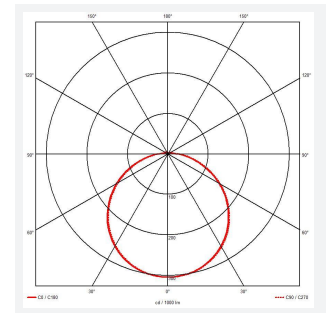

Mercurial

Mercurial 1 IP54 2CCT Multi Wattage Silver
Code: AMER1/1/S/CF

Category	Bulkheads
Application	Ancillary, Commercial, Education, Healthcare, Hospitality, Outdoor, Retail
Specification	Architectural

PRODUCT FEATURES

- Utility LED wall/ceiling luminaire suitable for education and commercial applications and ancillary areas
- Corridor function options available for effective reduction in energy consumption
- Clip in gear tray ensures quick installation
- CCT selectable between 3000K and 4000K and power selectable; offering a choice of 2 outputs, in one luminaire (AMER1/1/** only)
- Side conduit entry covers retain sleek appearance when not in use

GENERAL INFORMATION	
Wattage	13W - 20W
Lumens Delivered	1900lm - 2700lm (4000K)
Lm/W	135lm/W (4000K)
Beam Angle	120
CRI	80
CCT	3000/4000K
Input	220-240V
Operating Temp	-20°C - 40°C
SDCM	3

TECHNICAL INFORMATION	
Light Source	LED
Colour / Finish	Silver
IP Rating	IP54
Class Protection	2
Internal / External	Internal
Surface / Recessed / Suspended	Ceiling, Wall
Lumen Depreciation	L70 80,000h
Warranty (Years)	7
CE Mark	Yes
Diameter	370 mm