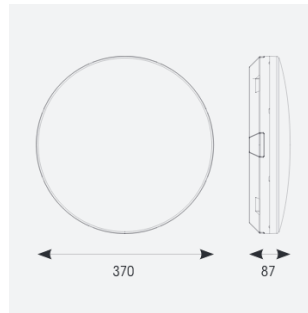

# Mercurial

Mercurial 1 IP54 2CCT Multi Wattage Silver  
Code: AMER1/1/S/CF

<b>Category</b>	Bulkheads
<b>Application</b>	Ancillary, Commercial, Education, Healthcare, Hospitality, Outdoor, Retail
<b>Specification</b>	Architectural

## PRODUCT FEATURES

- Utility LED wall/ceiling luminaire suitable for education and commercial applications and ancillary areas
- Corridor function options available for effective reduction in energy consumption
- Clip in gear tray ensures quick installation
- CCT selectable between 3000K and 4000K and power selectable; offering a choice of 2 outputs, in one luminaire (AMER1/1/\*\* only)
- Side conduit entry covers retain sleek appearance when not in use

GENERAL INFORMATION	
Wattage	20W
Lumens Delivered	1900lm - 2700lm (4000K)
Lm/W	135lm/W (4000K)
Beam Angle	120
CRI	80
CCT	3000/4000K
Input	220-240V
Operating Temp	-20°C - 40°C
SDCM	3

TECHNICAL INFORMATION	
Light Source	LED
Colour / Finish	Silver
IP Rating	IP54
Class Protection	2
Internal / External	Internal
Surface / Recessed / Suspended	Ceiling, Wall
Lumen Depreciation	L70 80,000h
Warranty (Years)	7
CE Mark	Yes
Diameter	370 mm