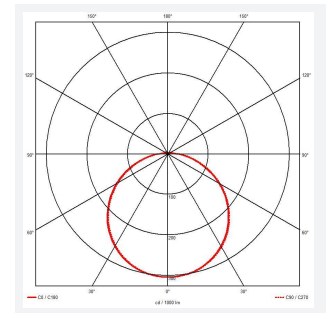

# Mercurial

Mercurial 1 IP54 2CCT Multi Wattage Silver  
Code: AMER1/1/S/CF

<b>Category</b>	Bulkheads
<b>Application</b>	Ancillary, Commercial, Education, Healthcare, Hospitality, Outdoor, Retail
<b>Specification</b>	Architectural

## PRODUCT FEATURES

- Utility LED wall/ceiling luminaire suitable for education and commercial applications and ancillary areas
- Corridor function options available for effective reduction in energy consumption
- Clip in gear tray ensures quick installation
- CCT selectable between 3000K and 4000K and power selectable; offering a choice of 2 outputs, in one luminaire (AMER1/1/\*\* only)
- Side conduit entry covers retain sleek appearance when not in use

GENERAL INFORMATION	
Wattage	20W
Lumens Delivered	1900lm - 2700lm (4000K)
Lm/W	135lm/W (4000K)
Beam Angle	120
CRI	80
CCT	3000/4000K
Input	220-240V
Operating Temp	-20°C - 40°C
SDCM	3

TECHNICAL INFORMATION	
Light Source	LED
Colour / Finish	Silver
IP Rating	IP54
Class Protection	2
Internal / External	Internal
Surface / Recessed / Suspended	Ceiling, Wall
Lumen Depreciation	L70 80,000h
Warranty (Years)	7
CE Mark	Yes
Diameter	370 mm