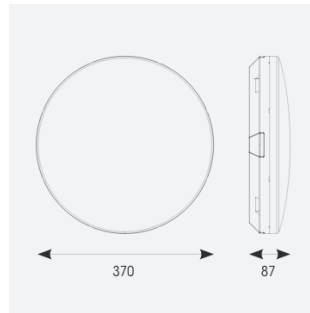

Mercurial

Mercurial 1 IP54 2CCT Multi Wattage Silver
Code: AMER1/1/S/CF

Category	Bulkheads
Application	Ancillary, Commercial, Education, Healthcare, Hospitality, Outdoor, Retail
Specification	Architectural

PRODUCT FEATURES

- Utility LED wall/ceiling luminaire suitable for education and commercial applications and ancillary areas
- Corridor function options available for effective reduction in energy consumption
- Clip in gear tray ensures quick installation
- CCT selectable between 3000K and 4000K and power selectable; offering a choice of 2 outputs, in one luminaire (AMER1/1/** only)
- Side conduit entry covers retain sleek appearance when not in use

GENERAL INFORMATION	
Wattage	13W - 20W
Lumens Delivered	1900lm - 2700lm (4000K)
Lm/W	135lm/W (4000K)
Beam Angle	120
CRI	80
CCT	3000/4000K
Input	220-240V
Operating Temp	-20°C - 40°C
SDCM	3

TECHNICAL INFORMATION	
Light Source	LED
Colour / Finish	Silver
IP Rating	IP54
Class Protection	2
Internal / External	Internal
Surface / Recessed / Suspended	Ceiling, Wall
Lumen Depreciation	L70 80,000h
Warranty (Years)	7
CE Mark	Yes
Diameter	370 mm