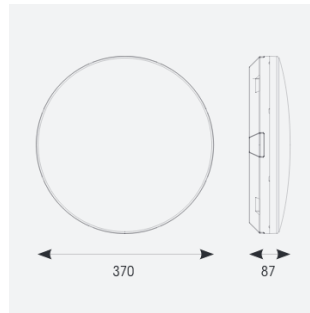

Mercurial

Mercurial 1 IP54 2CCT Multi Wattage Silver
Code: AMER1/1/S/CF

Category	Bulkheads
Application	Ancillary, Commercial, Education, Healthcare, Hospitality, Outdoor, Retail
Specification	Architectural

PRODUCT FEATURES

- Utility LED wall/ceiling luminaire suitable for education and commercial applications and ancillary areas
- Corridor function options available for effective reduction in energy consumption
- Clip in gear tray ensures quick installation
- CCT selectable between 3000K and 4000K and power selectable; offering a choice of 2 outputs, in one luminaire (AMER1/1/** only)
- Side conduit entry covers retain sleek appearance when not in use

GENERAL INFORMATION	
Wattage	13W - 20W
Lumens Delivered	1900lm - 2700lm (4000K)
Lm/W	135lm/W (4000K)
Beam Angle	120
CRI	80
CCT	3000/4000K
Input	220/240V
Operating Temp	-20°C - 40°C
SDCM	3

TECHNICAL INFORMATION	
Light Source	LED
Colour / Finish	Silver
IP Rating	IP54
Class Protection	2
Internal / External	Internal
Surface / Recessed / Suspended	Ceiling, Wall
Lumen Depreciation	L70 80,000h
Warranty (Years)	7
CE Mark	Yes
Diameter	370 mm