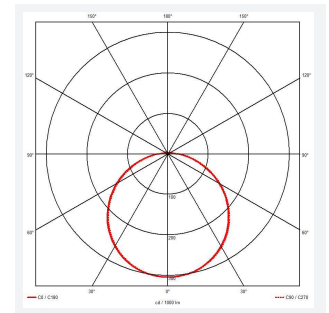

Mercurial

Mercurial 1 IP54 2CCT Multi Wattage Silver
Code: AMER1/1/S/CF/SM3

Category	Bulkheads
Application	Ancillary, Commercial, Education, Healthcare, Hospitality, Outdoor, Retail
Specification	Architectural

PRODUCT FEATURES

- Utility LED wall/ceiling luminaire suitable for education and commercial applications and ancillary areas
- Corridor function options available for effective reduction in energy consumption
- Clip in gear tray ensures quick installation
- CCT selectable between 3000K and 4000K and power selectable; offering a choice of 2 outputs, in one luminaire (AMER1/1/** only)
- Side conduit entry covers retain sleek appearance when not in use

GENERAL INFORMATION	
Wattage	20W
Lumens Delivered	1900lm - 2700lm (4000K)
Lm/W	135lm/W (4000K)
Beam Angle	120
CRI	80
CCT	3000/4000K
Input	220-240V
Operating Temp	5°C - 40°C
SDCM	3

TECHNICAL INFORMATION	
Light Source	LED
Colour / Finish	Silver
IP Rating	IP54
Class Protection	2
Internal / External	Internal
Surface / Recessed / Suspended	Ceiling, Wall
Lumen Depreciation	L70 80,000h
Warranty (Years)	7
CE Mark	Yes
Diameter	370 mm