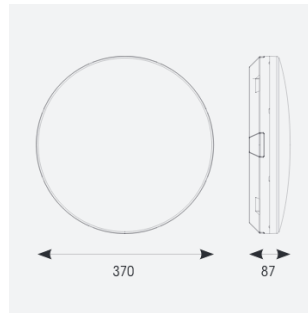

Mercurial

Mercurial 1 IP54 2CCT Multi Wattage Silver
Code: AMER1/1/S/CF/SM3

Category	Bulkheads
Application	Ancillary, Commercial, Education, Healthcare, Hospitality, Outdoor, Retail
Specification	Architectural

PRODUCT FEATURES

- Utility LED wall/ceiling luminaire suitable for education and commercial applications and ancillary areas
- Corridor function options available for effective reduction in energy consumption
- Clip in gear tray ensures quick installation
- CCT selectable between 3000K and 4000K and power selectable; offering a choice of 2 outputs, in one luminaire (AMER1/1/** only)
- Side conduit entry covers retain sleek appearance when not in use

GENERAL INFORMATION	
Wattage	20W
Lumens Delivered	1900lm - 2700lm (4000K)
Lm/W	135lm/W (4000K)
Beam Angle	120
CRI	80
CCT	3000/4000K
Input	220-240V
Operating Temp	5°C - 40°C
SDCM	3

TECHNICAL INFORMATION	
Light Source	LED
Colour / Finish	Silver
IP Rating	IP54
Class Protection	2
Internal / External	Internal
Surface / Recessed / Suspended	Ceiling, Wall
Lumen Depreciation	L70 80,000h
Warranty (Years)	7
CE Mark	Yes
Diameter	370 mm