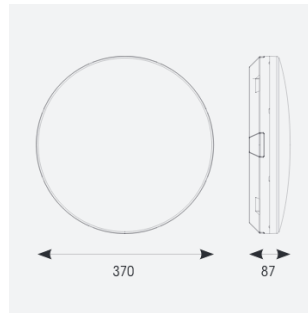

# Mercurial

Mercurial 1 IP54 2CCT Multi Wattage Silver  
Code: AMER1/1/S/CF/SM3

Category	Bulkheads
Application	Ancillary, Commercial, Education, Healthcare, Hospitality, Outdoor, Retail
Specification	Architectural

## PRODUCT FEATURES

- Utility LED wall/ceiling luminaire suitable for education and commercial applications and ancillary areas
- Corridor function options available for effective reduction in energy consumption
- Clip in gear tray ensures quick installation
- CCT selectable between 3000K and 4000K and power selectable; offering a choice of 2 outputs, in one luminaire (AMER1/1/\*\* only)
- Side conduit entry covers retain sleek appearance when not in use

GENERAL INFORMATION	
Wattage	13W - 20W
Lumens Delivered	1900lm - 2700lm (4000K)
Lm/W	135lm/W (4000K)
Beam Angle	120
CRI	80
CCT	3000/4000K
Input	220-240V
Operating Temp	5°C - 40°C
SDCM	3

TECHNICAL INFORMATION	
Light Source	LED
Colour / Finish	Silver
IP Rating	IP54
Class Protection	2
Internal / External	Internal
Surface / Recessed / Suspended	Ceiling, Wall
Lumen Depreciation	L70 80,000h
Warranty (Years)	7
CE Mark	Yes
Diameter	370 mm