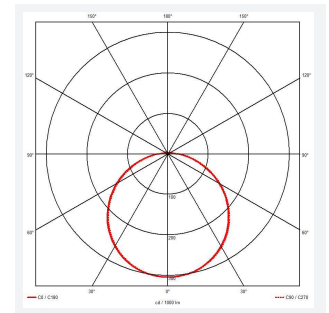

# Mercurial

Mercurial 1 IP54 2CCT Multi Wattage Silver  
Code: AMER1/1/S/CF/SM3

Category	Bulkheads
Application	Ancillary, Commercial, Education, Healthcare, Hospitality, Outdoor, Retail
Specification	Architectural

## PRODUCT FEATURES

- Utility LED wall/ceiling luminaire suitable for education and commercial applications and ancillary areas
- Corridor function options available for effective reduction in energy consumption
- Clip in gear tray ensures quick installation
- CCT selectable between 3000K and 4000K and power selectable; offering a choice of 2 outputs, in one luminaire (AMER1/1/\*\* only)
- Side conduit entry covers retain sleek appearance when not in use

GENERAL INFORMATION	
Wattage	13W - 20W
Lumens Delivered	1900lm - 2700lm (4000K)
Lm/W	135lm/W (4000K)
Beam Angle	120
CRI	80
CCT	3000/4000K
Input	220-240V
Operating Temp	5°C - 40°C
SDCM	3

TECHNICAL INFORMATION	
Light Source	LED
Colour / Finish	Silver
IP Rating	IP54
Class Protection	2
Internal / External	Internal
Surface / Recessed / Suspended	Ceiling, Wall
Lumen Depreciation	L70 80,000h
Warranty (Years)	7
CE Mark	Yes
Diameter	370 mm