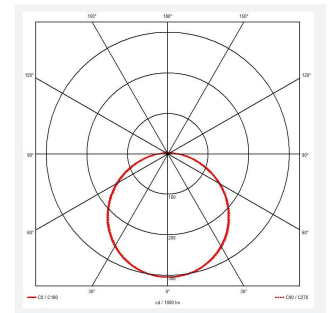

Mercurial

Mercurial 1 IP54 2CCT Multi Wattage Silver
Code: AMER1/1/S/CF/SM3

Category	Bulkheads
Application	Ancillary, Commercial, Education, Healthcare, Hospitality, Outdoor, Retail
Specification	Architectural

PRODUCT FEATURES

- Utility LED wall/ceiling luminaire suitable for education and commercial applications and ancillary areas
- Corridor function options available for effective reduction in energy consumption
- Clip in gear tray ensures quick installation
- CCT selectable between 3000K and 4000K and power selectable; offering a choice of 2 outputs, in one luminaire (AMER1/1/** only)
- Side conduit entry covers retain sleek appearance when not in use

GENERAL INFORMATION	
Wattage	13W - 20W
Lumens Delivered	1900lm - 2700lm (4000K)
Lm/W	135lm/W (4000K)
Beam Angle	120
CRI	80
CCT	3000/4000K
Input	220/240V
Operating Temp	5°C - 40°C
SDCM	3

TECHNICAL INFORMATION	
Light Source	LED
Colour / Finish	Silver
IP Rating	IP54
Class Protection	2
Internal / External	Internal
Surface / Recessed / Suspended	Ceiling, Wall
Lumen Depreciation	L70 80,000h
Warranty (Years)	7
CE Mark	Yes
Diameter	370 mm