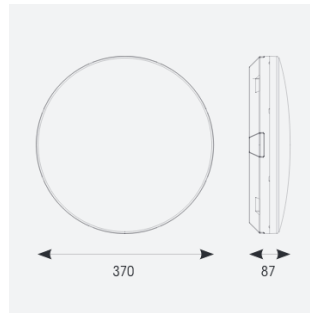

Mercurial

Mercurial 1 IP54 2CCT Multi Wattage Silver
Code: AMER1/1/S/CF/DM3

Category	Bulkheads
Application	Ancillary, Commercial, Education, Healthcare, Hospitality, Outdoor, Retail
Specification	Architectural

PRODUCT FEATURES

- Utility LED wall/ceiling luminaire suitable for education and commercial applications and ancillary areas
- Corridor function options available for effective reduction in energy consumption
- Clip in gear tray ensures quick installation
- CCT selectable between 3000K and 4000K and power selectable; offering a choice of 2 outputs, in one luminaire (AMER1/1/** only)
- Side conduit entry covers retain sleek appearance when not in use

GENERAL INFORMATION	
Wattage	13W - 20W
Lumens Delivered	1900lm - 2700lm (4000K)
Lm/W	135lm/W (4000K)
Beam Angle	120
CRI	80
CCT	3000/4000K
Input	220/240V
Operating Temp	5°C - 40°C
SDCM	3

TECHNICAL INFORMATION	
Light Source	LED
Colour / Finish	Silver
IP Rating	IP54
Class Protection	2
Internal / External	Internal
Surface / Recessed / Suspended	Ceiling, Wall
Lumen Depreciation	L70 80,000h
Warranty (Years)	7
CE Mark	Yes
Diameter	370 mm