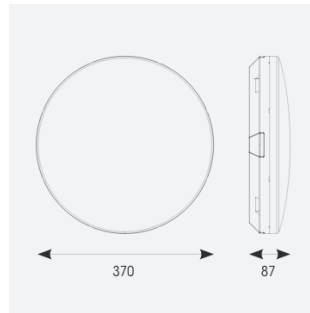

# Mercurial

Mercurial 1 IP54 2CCT Multi Wattage Silver  
Code: AMER1/1/S/CF/DM3

Category	Bulkheads
Application	Ancillary, Commercial, Education, Healthcare, Hospitality, Outdoor, Retail
Specification	Architectural

## PRODUCT FEATURES

- Utility LED wall/ceiling luminaire suitable for education and commercial applications and ancillary areas
- Corridor function options available for effective reduction in energy consumption
- Clip in gear tray ensures quick installation
- CCT selectable between 3000K and 4000K and power selectable; offering a choice of 2 outputs, in one luminaire (AMER1/1/\*\* only)
- Side conduit entry covers retain sleek appearance when not in use

GENERAL INFORMATION	
Wattage	13W - 20W
Lumens Delivered	1900lm - 2700lm (4000K)
Lm/W	135lm/W (4000K)
Beam Angle	120
CRI	80
CCT	3000/4000K
Input	220-240V
Operating Temp	5°C - 40°C
SDCM	3

TECHNICAL INFORMATION	
Light Source	LED
Colour / Finish	Silver
IP Rating	IP54
Class Protection	2
Internal / External	Internal
Surface / Recessed / Suspended	Ceiling, Wall
Lumen Depreciation	L70 80,000h
Warranty (Years)	7
CE Mark	Yes
Diameter	370 mm