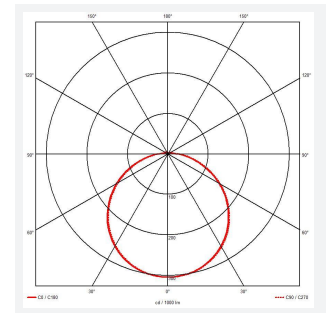

# Mercurial

Mercurial 1 IP54 2CCT Multi Wattage Silver  
Code: AMER1/1/S/CF/DM3

Category	Bulkheads
Application	Ancillary, Commercial, Education, Healthcare, Hospitality, Outdoor, Retail
Specification	Architectural

## PRODUCT FEATURES

- Utility LED wall/ceiling luminaire suitable for education and commercial applications and ancillary areas
- Corridor function options available for effective reduction in energy consumption
- Clip in gear tray ensures quick installation
- CCT selectable between 3000K and 4000K and power selectable; offering a choice of 2 outputs, in one luminaire (AMER1/1/\*\* only)
- Side conduit entry covers retain sleek appearance when not in use

GENERAL INFORMATION	
Wattage	13W - 20W
Lumens Delivered	1900lm - 2700lm (4000K)
Lm/W	135lm/W (4000K)
Beam Angle	120
CRI	80
CCT	3000/4000K
Input	220-240V
Operating Temp	5°C - 40°C
SDCM	3

TECHNICAL INFORMATION	
Light Source	LED
Colour / Finish	Silver
IP Rating	IP54
Class Protection	2
Internal / External	Internal
Surface / Recessed / Suspended	Ceiling, Wall
Lumen Depreciation	L70 80,000h
Warranty (Years)	7
CE Mark	Yes
Diameter	370 mm