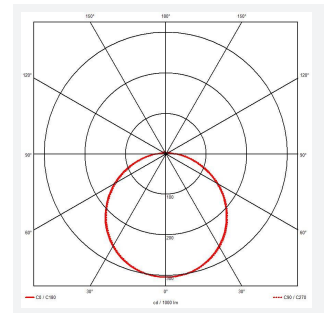

Mercurial

Mercurial 1 IP54 2CCT Multi Wattage Silver
Code: AMER1/1/S/CF/DM3

Category	Bulkheads
Application	Ancillary, Commercial, Education, Healthcare, Hospitality, Outdoor, Retail
Specification	Architectural

PRODUCT FEATURES

- Utility LED wall/ceiling luminaire suitable for education and commercial applications and ancillary areas
- Corridor function options available for effective reduction in energy consumption
- Clip in gear tray ensures quick installation
- CCT selectable between 3000K and 4000K and power selectable; offering a choice of 2 outputs, in one luminaire (AMER1/1/** only)
- Side conduit entry covers retain sleek appearance when not in use

GENERAL INFORMATION	
Wattage	13W - 20W
Lumens Delivered	1900lm - 2700lm (4000K)
Lm/W	135lm/W (4000K)
Beam Angle	120
CRI	80
CCT	3000/4000K
Input	220/240V
Operating Temp	5°C - 40°C
SDCM	3

TECHNICAL INFORMATION	
Light Source	LED
Colour / Finish	Silver
IP Rating	IP54
Class Protection	2
Internal / External	Internal
Surface / Recessed / Suspended	Ceiling, Wall
Lumen Depreciation	L70 80,000h
Warranty (Years)	7
CE Mark	Yes
Diameter	370 mm