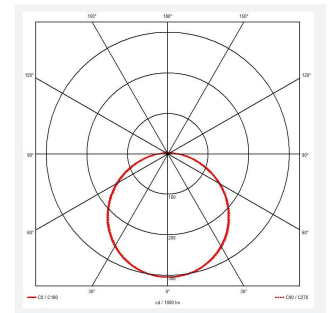

Mercurial

Mercurial 1 IP54 2CCT Multi Wattage Silver
Code: AMER1/1/S/CF/DM3

Category	Bulkheads
Application	Ancillary, Commercial, Education, Healthcare, Hospitality, Outdoor, Retail
Specification	Architectural

PRODUCT FEATURES

- Utility LED wall/ceiling luminaire suitable for education and commercial applications and ancillary areas
- Corridor function options available for effective reduction in energy consumption
- Clip in gear tray ensures quick installation
- CCT selectable between 3000K and 4000K and power selectable; offering a choice of 2 outputs, in one luminaire (AMER1/1/** only)
- Side conduit entry covers retain sleek appearance when not in use

GENERAL INFORMATION	
Wattage	20W
Lumens Delivered	1900lm - 2700lm (4000K)
Lm/W	135lm/W (4000K)
Beam Angle	120
CRI	80
CCT	3000/4000K
Input	220-240V
Operating Temp	5°C - 40°C
SDCM	3

TECHNICAL INFORMATION	
Light Source	LED
Colour / Finish	Silver
IP Rating	IP54
Class Protection	2
Internal / External	Internal
Surface / Recessed / Suspended	Ceiling, Wall
Lumen Depreciation	L70 80,000h
Warranty (Years)	7
CE Mark	Yes
Diameter	370 mm