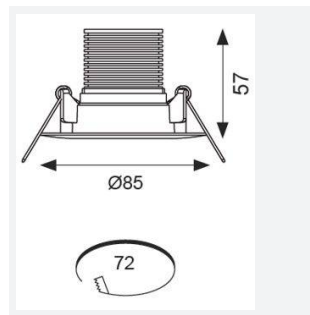

PRODUCT FEATURES

- Ultra-low profile recessed self-test emergency downlight
- High specification optic design and performance allows increased spacing providing reduced cost
- Self-test as standard
- Option of escape route or open area models
- Available in black and white finishes
- Up to 17.8 metres spacing between luminaires

GENERAL INFORMATION	
Wattage	5W
Lumens Delivered	274lm (Emergency)
Beam Angle	110
CRI	70
CCT	6500K
Input	220-240V
Operating Temp	0°C - 40°C
SDCM	6
Cut-Out Size	72mm
Product Weight without Packaging	0.694 kg

TECHNICAL INFORMATION	
Light Source	LED
Colour / Finish	White
IP Rating	IP20
Class Protection	1
Internal / External	Internal
Surface / Recessed / Suspended	Recessed
Lumen Depreciation	L70 50,000h
Warranty (Years)	5
CE Mark	Yes
Diameter	85 mm
Height	63 mm