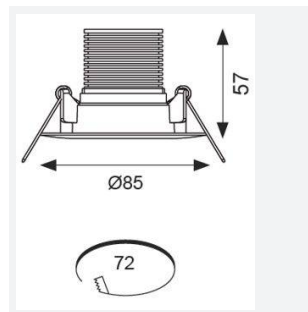

Merlin

Category	Emergency
Application	Ancillary, Commercial, Education, Healthcare, Hospitality, Industrial, Retail
Specification	Performance

Code: AMELED/OA/3NM/ST

- Ultra-low profile recessed self-test emergency downlight
- High specification optic design and performance allows increased spacing providing reduced cost
- Self-test as standard
- Option of escape route or open area models
- Available in black and white finishes
- Up to 17.8 metres spacing between luminaires

GENERAL INFORMATION

Wattage	5W
Lumens Delivered	274lm (Emergency)
Beam Angle	110
CRI	70
CCT	6500K
Input	220-240V
Operating Temp	0°C - 40°C
SDCM	6
Cut-Out Size	72mm
Product Weight without Packaging	0.694 kg

TECHNICAL INFORMATION

Light Source	LED
Colour / Finish	White
IP Rating	IP20
Class Protection	1
Internal / External	Internal
Surface / Recessed / Suspended	Recessed
Lumen Depreciation	L70 50,000h
Warranty (Years)	5
CE Mark	Yes
Diameter	85 mm
Height	63 mm