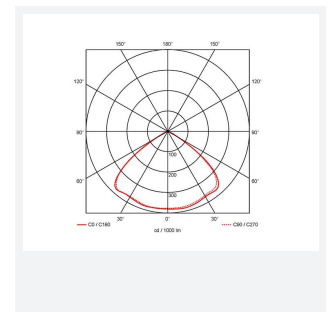

Merlin

Category	Emergency
Application	Ancillary, Commercial, Education, Healthcare, Hospitality, Industrial, Retail
Specification	Performance

Code: AMELED/OA/3NM/ST

- Ultra-low profile recessed self-test emergency downlight
- High specification optic design and performance allows increased spacing providing reduced cost
- Self-test as standard
- Option of escape route or open area models
- Available in black and white finishes
- Up to 17.8 metres spacing between luminaires

GENERAL INFORMATION

Wattage	5W
Lumens Delivered	274lm (Emergency)
Beam Angle	110
CRI	70
CCT	6500K
Input	220-240V
Operating Temp	0°C - 40°C
SDCM	6
Cut-Out Size	72mm
Product Weight without Packaging	0.694 kg

TECHNICAL INFORMATION

Light Source	LED
Colour / Finish	White
IP Rating	IP20
Class Protection	1
Internal / External	Internal
Surface / Recessed / Suspended	Recessed
Lumen Depreciation	L70 50,000h
Warranty (Years)	5
CE Mark	Yes
Diameter	85 mm
Height	63 mm