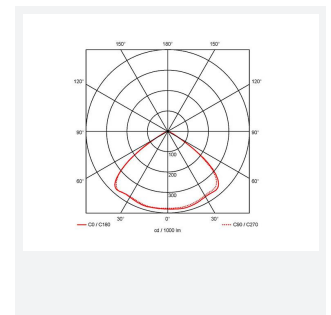

PRODUCT FEATURES

- Ultra-low profile recessed self-test emergency downlight
- High specification optic design and performance allows increased spacing providing reduced cost
- Self-test as standard
- Option of escape route or open area models
- Available in black and white finishes
- Up to 17.8 metres spacing between luminaires

GENERAL INFORMATION	
Wattage	5W
Lumens Delivered	274lm (Emergency)
Beam Angle	110
CRI	70
CCT	6500K
Input	220-240V
Operating Temp	0°C - 40°C
SDCM	6
Cut-Out Size	72mm
Product Weight without Packaging	0.694 kg

TECHNICAL INFORMATION	
Light Source	LED
Colour / Finish	White
IP Rating	IP20
Class Protection	1
Internal / External	Internal
Surface / Recessed / Suspended	Recessed
Lumen Depreciation	L70 50,000h
Warranty (Years)	5
CE Mark	Yes
Diameter	85 mm
Height	63 mm