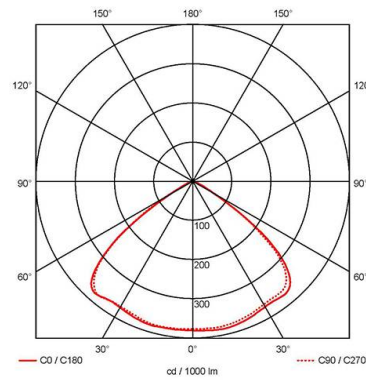

Merlin

Merlin Emergency Downlight Non-Maintained Open Area White
Code: AMELED/OA/3NM/ST

SPARES

ASBP/9/LI 3.2V 5500mAh-5 Li-FePO4 Replacement Battery