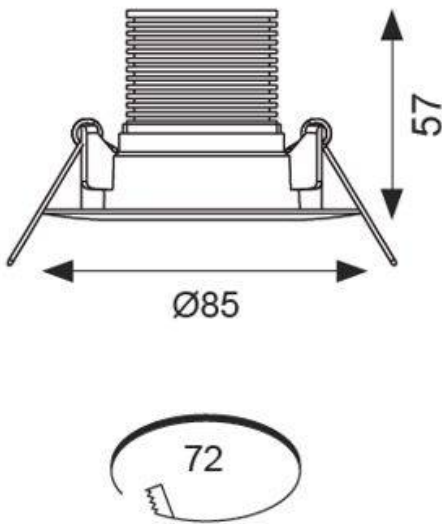

Merlin

Merlin Emergency Downlight Non-Maintained Open Area White
Code: AMELED/OA/3NM/ST

SPARES

ASBP/9/LI 3.2V 5500mAh-5 Li-FePO4 Replacement Battery