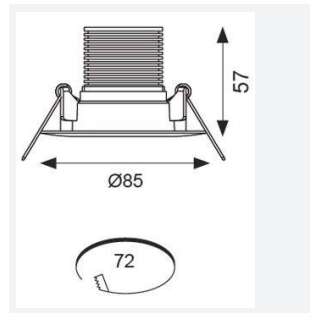

PRODUCT FEATURES

- Ultra-low profile recessed self-test emergency downlight
- High specification optic design and performance allows increased spacing providing reduced cost
- Self-test as standard
- Option of escape route or open area models
- Available in black and white finishes
- Up to 17.8 metres spacing between luminaires

GENERAL INFORMATION	
Wattage	5W
Lumens Delivered	211lm (Emergency)
Beam Angle	110
CRI	70
CCT	6500K
Input	220/240V
Operating Temp	0°C - 40°C
SDCM	6
Cut-Out Size	72mm
Product Weight without Packaging	0.694 kg

TECHNICAL INFORMATION	
Light Source	LED
Colour / Finish	Black
IP Rating	IP20
Class Protection	1
Internal / External	Internal
Surface / Recessed / Suspended	Recessed
Lumen Depreciation	L70 50,000h
Warranty (Years)	5
CE Mark	Yes
Diameter	85 mm
Height	63 mm