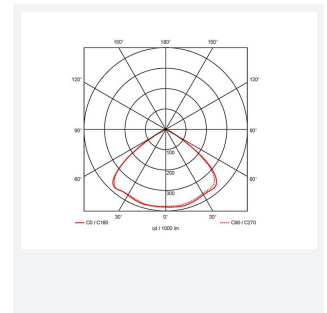

Merlin

Category	Emergency
Application	Ancillary, Commercial, Education, Healthcare, Hospitality, Industrial, Retail
Specification	Performance

Code: AMELED/OA/3NM/ST/B

- Ultra-low profile recessed self-test emergency downlight
- High specification optic design and performance allows increased spacing providing reduced cost
- Self-test as standard
- Option of escape route or open area models
- Available in black and white finishes
- Up to 17.8 metres spacing between luminaires

GENERAL INFORMATION	
Wattage	5W
Lumens Delivered	211lm (Emergency)
Beam Angle	110
CRI	70
CCT	6500K
Input	220-240V
Operating Temp	0°C - 40°C
SDCM	6
Cut-Out Size	72mm
Product Weight without Packaging	0.694 kg

TECHNICAL INFORMATION	
Light Source	LED
Colour / Finish	Black
IP Rating	IP20
Class Protection	1
Internal / External	Internal
Surface / Recessed / Suspended	Recessed
Lumen Depreciation	L70 50,000h
Warranty (Years)	5
CE Mark	Yes
Diameter	85 mm
Height	63 mm