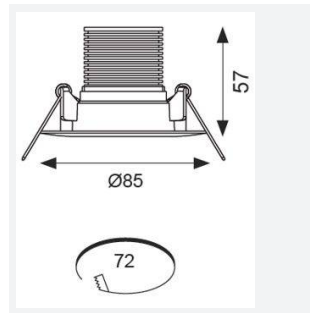

Merlin

Category	Emergency
Application	Ancillary, Commercial, Education, Healthcare, Hospitality, Industrial, Retail
Specification	Performance

Code: AMELED/OA/3NM/ST/B

- Ultra-low profile recessed self-test emergency downlight
- High specification optic design and performance allows increased spacing providing reduced cost
- Self-test as standard
- Option of escape route or open area models
- Available in black and white finishes
- Up to 17.8 metres spacing between luminaires

GENERAL INFORMATION	
Wattage	5W
Lumens Delivered	211lm (Emergency)
Beam Angle	110
CRI	70
CCT	6500K
Input	220-240V
Operating Temp	0°C - 40°C
SDCM	6
Cut-Out Size	72mm
Product Weight without Packaging	0.694 kg

TECHNICAL INFORMATION	
Light Source	LED
Colour / Finish	Black
IP Rating	IP20
Class Protection	1
Internal / External	Internal
Surface / Recessed / Suspended	Recessed
Lumen Depreciation	L70 50,000h
Warranty (Years)	5
CE Mark	Yes
Diameter	85 mm
Height	63 mm