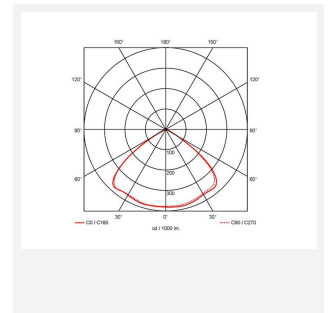

PRODUCT FEATURES

- Ultra-low profile recessed self-test emergency downlight
- High specification optic design and performance allows increased spacing providing reduced cost
- Self-test as standard
- Option of escape route or open area models
- Available in black and white finishes
- Up to 17.8 metres spacing between luminaires

GENERAL INFORMATION	
Wattage	5W
Lumens Delivered	211lm (Emergency)
Beam Angle	110
CRI	70
CCT	6500K
Input	220/240V
Operating Temp	0°C - 40°C
SDCM	6
Cut-Out Size	72mm
Product Weight without Packaging	0.694 kg

TECHNICAL INFORMATION	
Light Source	LED
Colour / Finish	Black
IP Rating	IP20
Class Protection	1
Internal / External	Internal
Surface / Recessed / Suspended	Recessed
Lumen Depreciation	L70 50,000h
Warranty (Years)	5
CE Mark	Yes
Diameter	85 mm
Height	63 mm