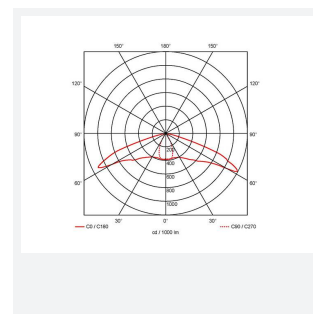

PRODUCT FEATURES

- Ultra-low profile recessed self-test emergency downlight
- High specification optic design and performance allows increased spacing providing reduced cost
- Self-test as standard
- Option of escape route or open area models
- Available in black and white finishes
- Up to 17.8 metres spacing between luminaires

GENERAL INFORMATION

Wattage	5W
Lumens Delivered	235lm (Emergency)
Beam Angle	15/135
CRI	70
CCT	6500K
Input	220-240V
Operating Temp	0°C - 40°C
SDCM	6
Cut-Out Size	72mm
Product Weight without Packaging	0.695 kg

TECHNICAL INFORMATION

Light Source	LED
Colour / Finish	Black
IP Rating	IP20
Class Protection	1
Internal / External	Internal
Surface / Recessed / Suspended	Recessed
Lumen Depreciation	L70 50,000h
Warranty (Years)	5
CE Mark	Yes
Diameter	85 mm
Height	63 mm