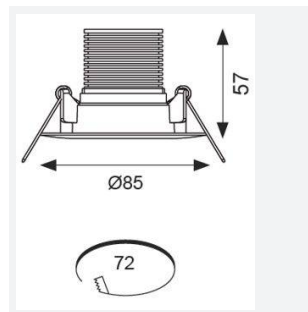

# Merlin

<b>Category</b>	Emergency
<b>Application</b>	Ancillary, Commercial, Education, Healthcare, Hospitality, Industrial, Retail
<b>Specification</b>	Performance

**Code:** AMELED/ER/3NM/ST/B

- Ultra-low profile recessed self-test emergency downlight
- High specification optic design and performance allows increased spacing providing reduced cost
- Self-test as standard
- Option of escape route or open area models
- Available in black and white finishes
- Up to 17.8 metres spacing between luminaires

GENERAL INFORMATION	
Wattage	5W
Lumens Delivered	235lm (Emergency)
Beam Angle	15/135
CRI	70
CCT	6500K
Input	220-240V
Operating Temp	0°C - 40°C
SDCM	6
Cut-Out Size	72mm
Product Weight without Packaging	0.695 kg

TECHNICAL INFORMATION	
Light Source	LED
Colour / Finish	Black
IP Rating	IP20
Class Protection	1
Internal / External	Internal
Surface / Recessed / Suspended	Recessed
Lumen Depreciation	L70 50,000h
Warranty (Years)	5
CE Mark	Yes
Diameter	85 mm
Height	63 mm