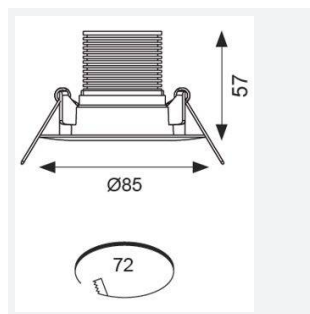

### PRODUCT FEATURES

- Ultra-low profile recessed self-test emergency downlight
- High specification optic design and performance allows increased spacing providing reduced cost
- Self-test as standard
- Option of escape route or open area models
- Available in black and white finishes
- Up to 17.8 metres spacing between luminaires

### GENERAL INFORMATION

Wattage	5W
Lumens Delivered	235lm (Emergency)
Beam Angle	15/135
CRI	70
CCT	6500K
Input	220-240V
Operating Temp	0°C - 40°C
SDCM	6
Cut-Out Size	72mm
Product Weight without Packaging	0.695 kg

### TECHNICAL INFORMATION

Light Source	LED
Colour / Finish	Black
IP Rating	IP20
Class Protection	1
Internal / External	Internal
Surface / Recessed / Suspended	Recessed
Lumen Depreciation	L70 50,000h
Warranty (Years)	5
CE Mark	Yes
Diameter	85 mm
Height	63 mm