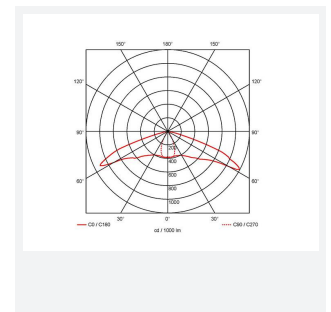

# Merlin

<b>Category</b>	Emergency
<b>Application</b>	Ancillary, Commercial, Education, Healthcare, Hospitality, Industrial, Retail
<b>Specification</b>	Performance

**Code:** AMELED/ER/3NM/ST/B

- Ultra-low profile recessed self-test emergency downlight
- High specification optic design and performance allows increased spacing providing reduced cost
- Self-test as standard
- Option of escape route or open area models
- Available in black and white finishes
- Up to 17.8 metres spacing between luminaires

GENERAL INFORMATION	
Wattage	5W
Lumens Delivered	235lm (Emergency)
Beam Angle	15/135
CRI	70
CCT	6500K
Input	220-240V
Operating Temp	0°C - 40°C
SDCM	6
Cut-Out Size	72mm
Product Weight without Packaging	0.695 kg

TECHNICAL INFORMATION	
Light Source	LED
Colour / Finish	Black
IP Rating	IP20
Class Protection	1
Internal / External	Internal
Surface / Recessed / Suspended	Recessed
Lumen Depreciation	L70 50,000h
Warranty (Years)	5
CE Mark	Yes
Diameter	85 mm
Height	63 mm