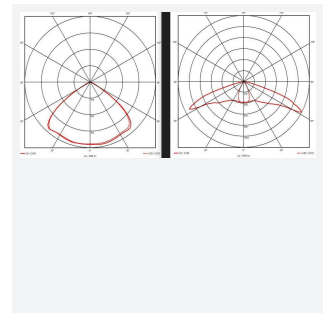

Merlin

Application Commercial, Education, Healthcare, Hospitality, Industrial, Retail

Specification Performance

Code: AMED/1/B/3NM

- Ultra-low profile recessed self-test emergency downlight
- High specification optic design and performance allows increased spacing providing reduced cost
- Self-test as standard with DALI emergency option
- Supplied with open area and escape route interchangeable lenses
- Available in black and white finishes
- Up to 17.8 metres spacing between luminaires

GENERAL INFORMATION

CRI	70
CCT	6000-7000K
Input	220-240V
Operating Temp	0°C - 40°C
SDCM	6
Cut-Out Size	75
Product Weight without Packaging	0.694 kg

TECHNICAL INFORMATION

Light Source	LED
Colour / Finish	Black
IP Rating	IP20
Class Protection	1
Internal / External	Internal
Surface / Recessed / Suspended	Recessed
Warranty (Years)	5
CE Mark	Yes