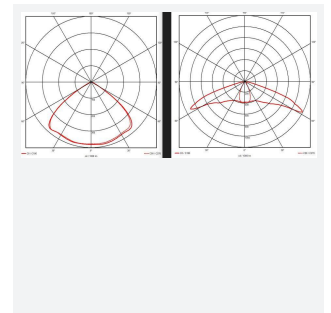

Merlin

Application Commercial, Education, Healthcare, Hospitality, Industrial, Retail

Specification Performance

Code: AMED/1/B/3NM/DA

- Ultra-low profile recessed self-test emergency downlight
- High specification optic design and performance allows increased spacing providing reduced cost
- Self-test as standard with DALI emergency option
- Supplied with open area and escape route interchangeable lenses
- Available in black and white finishes
- Up to 17.8 metres spacing between luminaires

GENERAL INFORMATION

CRI	70
CCT	6000-7000K
Input	220-240V
Operating Temp	0°C - 40°C
SDCM	6
Cut-Out Size	75
Product Weight without Packaging	0.765 kg

TECHNICAL INFORMATION

Light Source	LED
Colour / Finish	Black
IP Rating	IP20
Class Protection	1
Internal / External	Internal
Surface / Recessed / Suspended	Recessed
Warranty (Years)	5
CE Mark	Yes