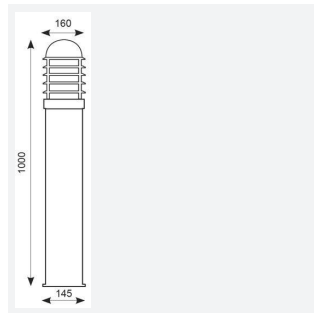

# Monza Inox Stainless Steel

Monza Inox Stainless Steel Bollard 1000mm

Code: AME27100/SS

Category	Bollards
Application	Hospitality, Residential, Retail
Specification	Architectural