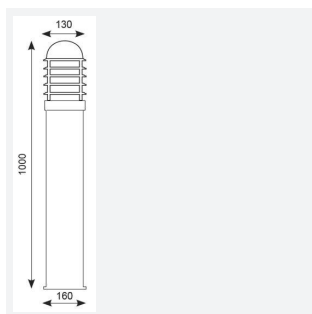

@ansell_lighting

ansellighting

Ansell Lighting

ansell_lighting

Monza

Monza Bollard 1000mm Black

Code: AME27100/BL

Category	Bollards
Application	Hospitality, Residential, Retail
Specification	Architectural

GENERAL INFORMATION

Wattage	100W
Input	220/240V
Operating Temp	0°C - 25°C
Product Weight without Packaging	3.173 kg

TECHNICAL INFORMATION

Light Source	E27
Colour / Finish	Black
IP Rating	IP44
Class Protection	1
Internal / External	External
Surface / Recessed / Suspended	Floor
Warranty (Years)	5
CE Mark	Yes
Height	1,000 mm
Accessories	ARMK3