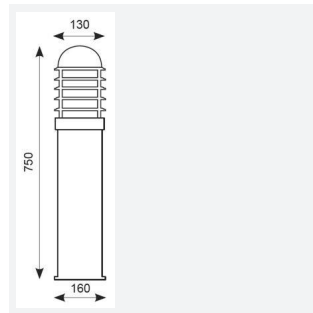

PRODUCT FEATURES

- Die-cast extruded aluminium bollard with external louvred head suitable for residential, hospitality and commercial applications (supplied less lamp)
- Option to add Bluetooth and WiFi enabled smart A60 lamp(s)
- Textured black powder coat finish

GENERAL INFORMATION

Wattage	100W
Input	220/240V
Operating Temp	0°C - 25°C
Product Weight without Packaging	2.649 kg

TECHNICAL INFORMATION

Light Source	E27
Colour / Finish	Black
IP Rating	IP44
Class Protection	1
Internal / External	External
Surface / Recessed / Suspended	Floor
Warranty (Years)	5
CE Mark	Yes
Height	750 mm
Accessories	ARMK3