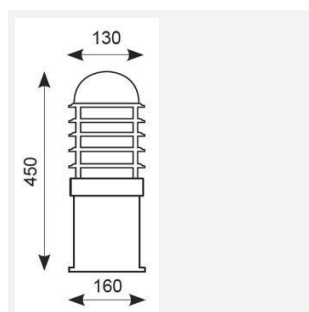

@ansell_lighting

ansellighting

Ansell Lighting

ansell_lighting

Monza

Monza Bollard 450mm Black

Code: AME27045/BL

| | |
|---------------|----------------------------------|
| Category | Bollards |
| Application | Hospitality, Residential, Retail |
| Specification | Architectural |

GENERAL INFORMATION

| | |
|----------------------------------|------------|
| Wattage | 100W |
| Input | 220/240V |
| Operating Temp | 0°C - 25°C |
| Product Weight without Packaging | 2.955 kg |

TECHNICAL INFORMATION

| | |
|--------------------------------|----------|
| Light Source | E27 |
| Colour / Finish | Black |
| IP Rating | IP44 |
| Class Protection | 1 |
| Internal / External | External |
| Surface / Recessed / Suspended | Floor |
| Warranty (Years) | 5 |
| CE Mark | Yes |
| Height | 450 mm |
| Accessories | ARMK3 |