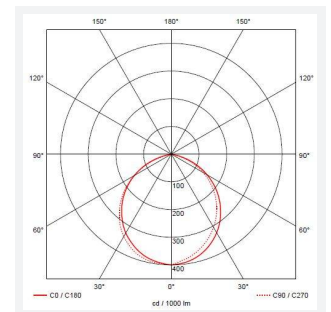

- Universal polycarbonate LED bricklight suitable for residential and hospitality applications
- Connects directly to your WiFi network using Bluetooth technology to support seamless pairing
- Unique adjustable feet allows for installation into multiple brick apertures ranging from 85mm to 115mm
- Pre-wired with 500mm of rubber insulated cable
- Create the ambience of your choice with 16 million colours, as well as warm to cool white light
- Tunable between 2700K - 6500K via WIZ app and voice control
- Polycarbonate construction ideal for coastal applications
- Supplied c/w installation housing for additional protection and ease of installation

GENERAL INFORMATION

Wattage	4W
Lumens Delivered	75lm - 80lm (2700K - 6500K)
Lm/W	20lm/w
Beam Angle	100
CRI	80
CCT	2700-6500K
Input	220-240V
Operating Temp	-10°C - 40°C
SDCM	6
Energy efficiency class	G
Product Weight without Packaging	0.56 kg

TECHNICAL INFORMATION

Light Source	LED
Colour / Finish	Black
IP Rating	IP65
Class Protection	1
Internal / External	External
Surface / Recessed / Suspended	Recessed
Lumen Depreciation	L70 36,000h
Warranty (Years)	3
CE Mark	Yes
Height	75.4 mm