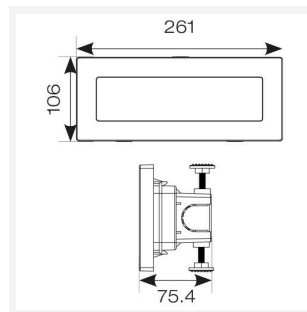

- Universal polycarbonate LED bricklight suitable for residential and hospitality applications
- Connects directly to your WiFi network using Bluetooth technology to support seamless pairing
- Unique adjustable feet allows for installation into multiple brick apertures ranging from 85mm to 115mm
- Pre-wired with 500mm of rubber insulated cable
- Create the ambience of your choice with 16 million colours, as well as warm to cool white light
- Tunable between 2700K - 6500K via WIZ app and voice control
- Polycarbonate construction ideal for coastal applications
- Supplied c/w installation housing for additional protection and ease of installation

GENERAL INFORMATION

Wattage	4W
Lumens Delivered	75lm - 80lm (2700K - 6500K)
Lm/W	20lm/w
Beam Angle	100
CRI	80
CCT	2700-6500K
Input	220-240V
Operating Temp	-10°C - 40°C
SDCM	6
Energy efficiency class	G
Product Weight without Packaging	0.56 kg

TECHNICAL INFORMATION

Light Source	LED
Colour / Finish	Black
IP Rating	IP65
Class Protection	1
Internal / External	External
Surface / Recessed / Suspended	Recessed
Lumen Depreciation	L70 36,000h
Warranty (Years)	3
CE Mark	Yes
Height	75.4 mm