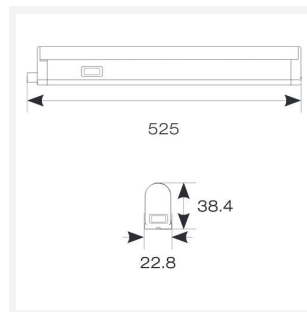

@ansell_lighting

ansellighting

Ansell Lighting

ansell_lighting

Matrix

Matrix CCT Linklight 500mm
Code: AMALED50/CCT

Category Cabinet and Bathroom Fittings

Application Hospitality, Residential, Retail

Specification Performance

PRODUCT FEATURES

- CCT Selectable LED linklight with integral driver suitable for residential and hospitality applications
- Moulded spine fitted with integral switch and fixed diffuser
- Supplied c/w 1.5m mains power lead
- Non-dimmable
- Side mounted switch allows installer the choice of 3000K or 4000K colour temperature options
- c/w angled and straight fixing clips
- Linkable up to a maximum of twelve fittings

GENERAL INFORMATION

Wattage	7W
Lumens Delivered	720lm (4000K)
Lm/W	102lm/W (4000K)
Beam Angle	100
CRI	80
CCT	3000/4000K
Input	220/240V
Operating Temp	-10°C - 40°C
SDCM	6
UGR	19
Product Weight without Packaging	0.215 kg

TECHNICAL INFORMATION

Light Source	LED
Colour / Finish	White
IP Rating	IP20
Class Protection	2
Internal / External	Internal
Surface / Recessed / Suspended	Ceiling, Wall
Lumen Depreciation	L70 25,000h
Warranty (Years)	4
CE Mark	Yes
Accessories	A250TLL/T5, A500TLL/T5, A1000TLL/T5