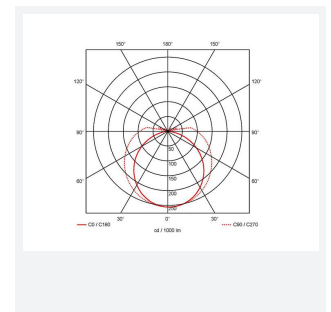

@ansell_lighting

ansellighting

Ansell Lighting

ansell_lighting

Matrix

Matrix CCT Linklight 500mm
Code: AMALED50/CCT

Category Cabinet and Bathroom Fittings

Application Hospitality, Residential, Retail

Specification Performance

PRODUCT FEATURES

- CCT Selectable LED linklight with integral driver suitable for residential and hospitality applications
- Moulded spine fitted with integral switch and fixed diffuser
- Supplied c/w 1.5m mains power lead
- Non-dimmable
- Side mounted switch allows installer the choice of 3000K or 4000K colour temperature options
- c/w angled and straight fixing clips
- Linkable up to a maximum of twelve fittings

GENERAL INFORMATION

Wattage	7W
Lumens Delivered	720lm (4000K)
Lm/W	102lm/W (4000K)
Beam Angle	100
CRI	80
CCT	3000/4000K
Input	220/240V
Operating Temp	-10°C - 40°C
SDCM	6
UGR	19
Product Weight without Packaging	0.215 kg

TECHNICAL INFORMATION

Light Source	LED
Colour / Finish	White
IP Rating	IP20
Class Protection	2
Internal / External	Internal
Surface / Recessed / Suspended	Ceiling, Wall
Lumen Depreciation	L70 25,000h
Warranty (Years)	4
CE Mark	Yes
Accessories	A250TLL/T5, A500TLL/T5, A1000TLL/T5