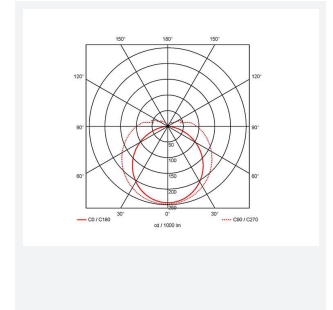

Matrix

Matrix CCT Linklight 1200mm
Code: AMALED120/CCT

Category	Cabinet and Bathroom Fittings
Application	Hospitality, Residential, Retail
Specification	Performance

PRODUCT FEATURES

- CCT Selectable LED linklight with integral driver suitable for residential and hospitality applications
- Moulded spine fitted with integral switch and fixed diffuser
- Supplied c/w 1.5m mains power lead
- Non-dimmable
- Side mounted switch allows installer the choice of 3000K or 4000K colour temperature options
- c/w angled and straight fixing clips
- Linkable up to a maximum of twelve fittings

GENERAL INFORMATION	
Wattage	18W
Lumens Delivered	1800lm (4000K)
Lm/W	102lm/W (4000K)
Beam Angle	100
CRI	80
CCT	3000/4000K
Input	220/240V
Operating Temp	-10°C - 40°C
SDCM	6
UGR	20
Product Weight without Packaging	0.358 kg

TECHNICAL INFORMATION	
Light Source	LED
Colour / Finish	White
IP Rating	IP20
Class Protection	2
Internal / External	Internal
Surface / Recessed / Suspended	Ceiling, Wall
Lumen Depreciation	L70 25,000h
Warranty (Years)	4
CE Mark	Yes
Accessories	A250TLL/T5, A500TLL/T5, A1000TLL/T5