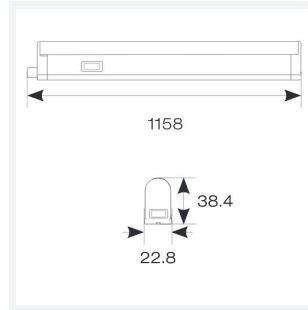

Matrix

Matrix CCT Linklight 1200mm
Code: AMALED120/CCT

Category	Cabinet and Bathroom Fittings
Application	Hospitality, Residential, Retail
Specification	Performance

PRODUCT FEATURES

- CCT Selectable LED linklight with integral driver suitable for residential and hospitality applications
- Moulded spine fitted with integral switch and fixed diffuser
- Supplied c/w 1.5m mains power lead
- Non-dimmable
- Side mounted switch allows installer the choice of 3000K or 4000K colour temperature options
- c/w angled and straight fixing clips
- Linkable up to a maximum of twelve fittings

GENERAL INFORMATION	
Wattage	18W
Lumens Delivered	1800lm (4000K)
Lm/W	102lm/W (4000K)
Beam Angle	100
CRI	80
CCT	3000/4000K
Input	220/240V
Operating Temp	-10°C - 40°C
SDCM	6
UGR	20
Product Weight without Packaging	0.358 kg

TECHNICAL INFORMATION	
Light Source	LED
Colour / Finish	White
IP Rating	IP20
Class Protection	2
Internal / External	Internal
Surface / Recessed / Suspended	Ceiling, Wall
Lumen Depreciation	L70 25,000h
Warranty (Years)	4
CE Mark	Yes
Accessories	A250TLL/T5, A500TLL/T5, A1000TLL/T5