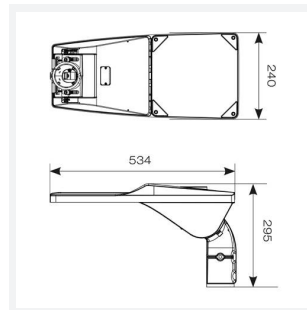

- Modern die-cast aluminium street light suitable for residential and commercial applications
- UV stabilized polycarbonate cover
- Built in anti-tamper isolation facility
- Advanced lens technology providing optimum performance and control.
- Die-cast aluminium construction for optimal heat dissipation and performance
- Toolless gear tray removal for ease of maintenance
- Compatible with post top or side entry utility 76mm spigot
- G3 Glare Rating

| GENERAL INFORMATION              |              |
|----------------------------------|--------------|
| Wattage                          | 30W          |
| Lumens Delivered                 | 5300lm       |
| Lm/W                             | 152lm/W      |
| Beam Angle                       | 50x140       |
| CRI                              | 70           |
| CCT                              | 4000K        |
| Input                            | 220-240V     |
| Operating Temp                   | -30°C - 50°C |
| SDCM                             | 3            |
| Product Weight without Packaging | 5.704 kg     |

| TECHNICAL INFORMATION          |              |
|--------------------------------|--------------|
| Light Source                   | LED          |
| Colour / Finish                | Black        |
| IP Rating                      | IP66         |
| Class Protection               | 1            |
| Internal / External            | External     |
| Surface / Recessed / Suspended | Pole         |
| Lumen Depreciation             | L80 100,000h |
| Warranty (Years)               | 5            |
| CE Mark                        | Yes          |
| Height                         | 295 mm       |
| Accessories                    | AMAGLED/SBA  |