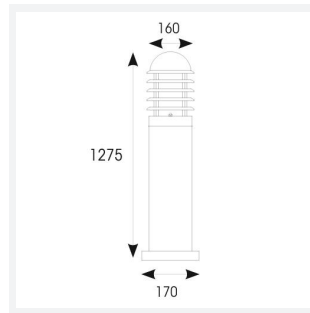

# Madrid

Madrid Bollard 1275mm Stainless Steel  
Code: AMAD100/1/SS

Category	Bollards
Application	Hospitality, Outdoor, Residential, Retail
Specification	Architectural

GENERAL INFORMATION	
Wattage	60W
Input	220/240V
Operating Temp	-10°C - 40°C
Product Weight without Packaging	3.917 kg

TECHNICAL INFORMATION	
Light Source	E27
Colour / Finish	Stainless Steel
IP Rating	IP44
Class Protection	1
Internal / External	External
Surface / Recessed / Suspended	Floor
Warranty (Years)	5
CE Mark	Yes
Diameter	170 mm
Height	1,275 mm