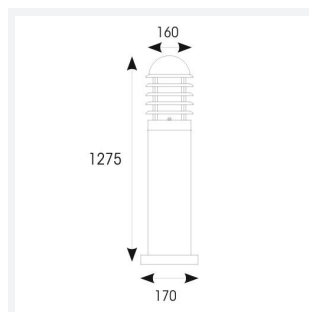

Madrid

Madrid Bollard 1275mm Stainless Steel

Code: AMAD100/1/SS

Category	Bollards
Application	Hospitality, Outdoor, Residential, Retail
Specification	Architectural

- High Grade AISI 316L stainless steel bollard (AMAD**/1/SS) and die-cast extruded aluminium bollard (AMAD**/1/B) suitable for residential, hospitality and commercial applications (supplied less lamp)
- Louvred head design and opal polycarbonate diffuser
- Textured black powder coat finish (AMAD**/1/B only)
- Option to add OCTO Connected by WiZ A60 smart lamp

GENERAL INFORMATION

Wattage	60W
Input	220-240V
Operating Temp	-10°C - 40°C
Product Weight without Packaging	3.917 kg

TECHNICAL INFORMATION

Light Source	E27
Colour / Finish	Stainless Steel
IP Rating	IP44
Class Protection	1
Internal / External	External
Surface / Recessed / Suspended	Floor
Warranty (Years)	5
CE Mark	Yes
Diameter	170 mm
Height	1,275 mm